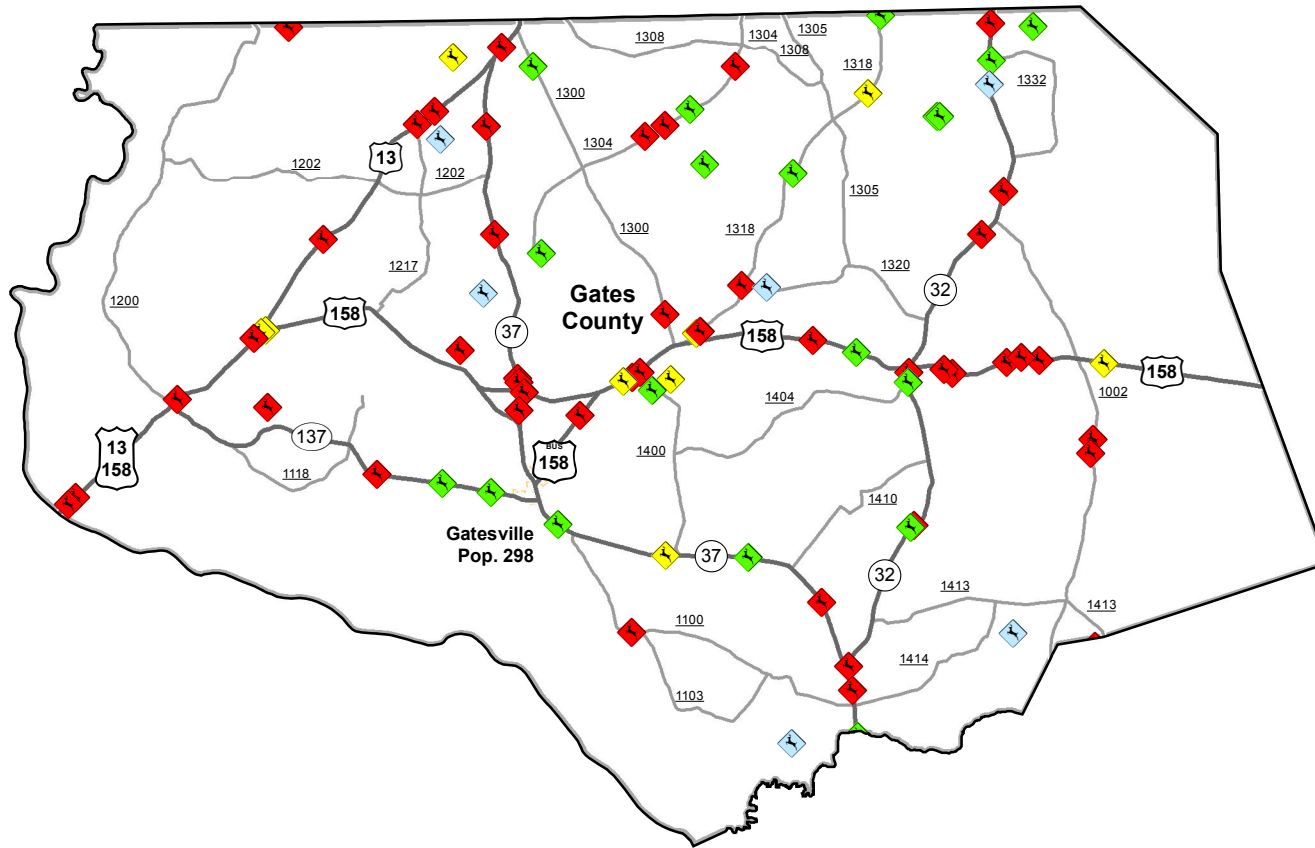

# Animal Crash Locations in Gates County

## 2011 Crashes by Time of Year (Quarter)

### Legend

#### Quarter

- ◆ Q1: January-March
- ◆ Q2: April-June
- ◆ Q3: July-September
- ◆ Q4: October-December

Current NC Collision Report Forms do not distinguish between animal types. However, data analyses shows that approximately 90% of all reported animal related crashes involve deer.