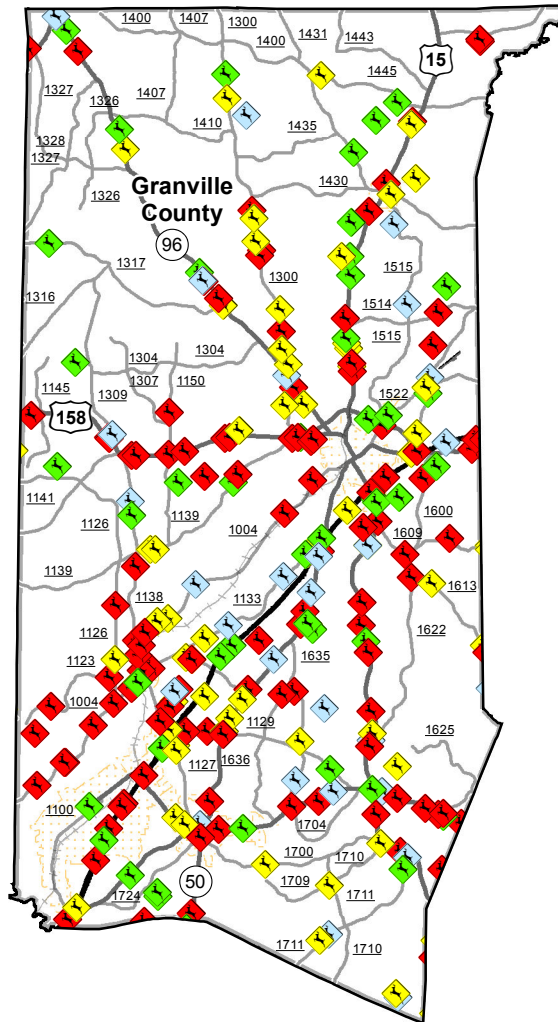

Animal Crash Locations in Granville County

2011 Crashes by Time of Year (Quarter)

Legend

Quarter

- ◆ Q1: January-March
- ◆ Q2: April-June
- ◆ Q3: July-September
- ◆ Q4: October-December

Current NC Collision Report Forms do not distinguish between animal types. However, data analyses shows that approximately 90% of all reported animal related crashes involve deer.

Total Crashes	Total Crashes Plotted	% of Crashes Plotted
277	230	83 %

Q1 Crashes	Q2 Crashes	Q3 Crashes	Q4 Crashes
65	53	36	123

Prepared By:
 North Carolina Department of Transportation
 Division of Highways
 Transportation Mobility and Safety Division