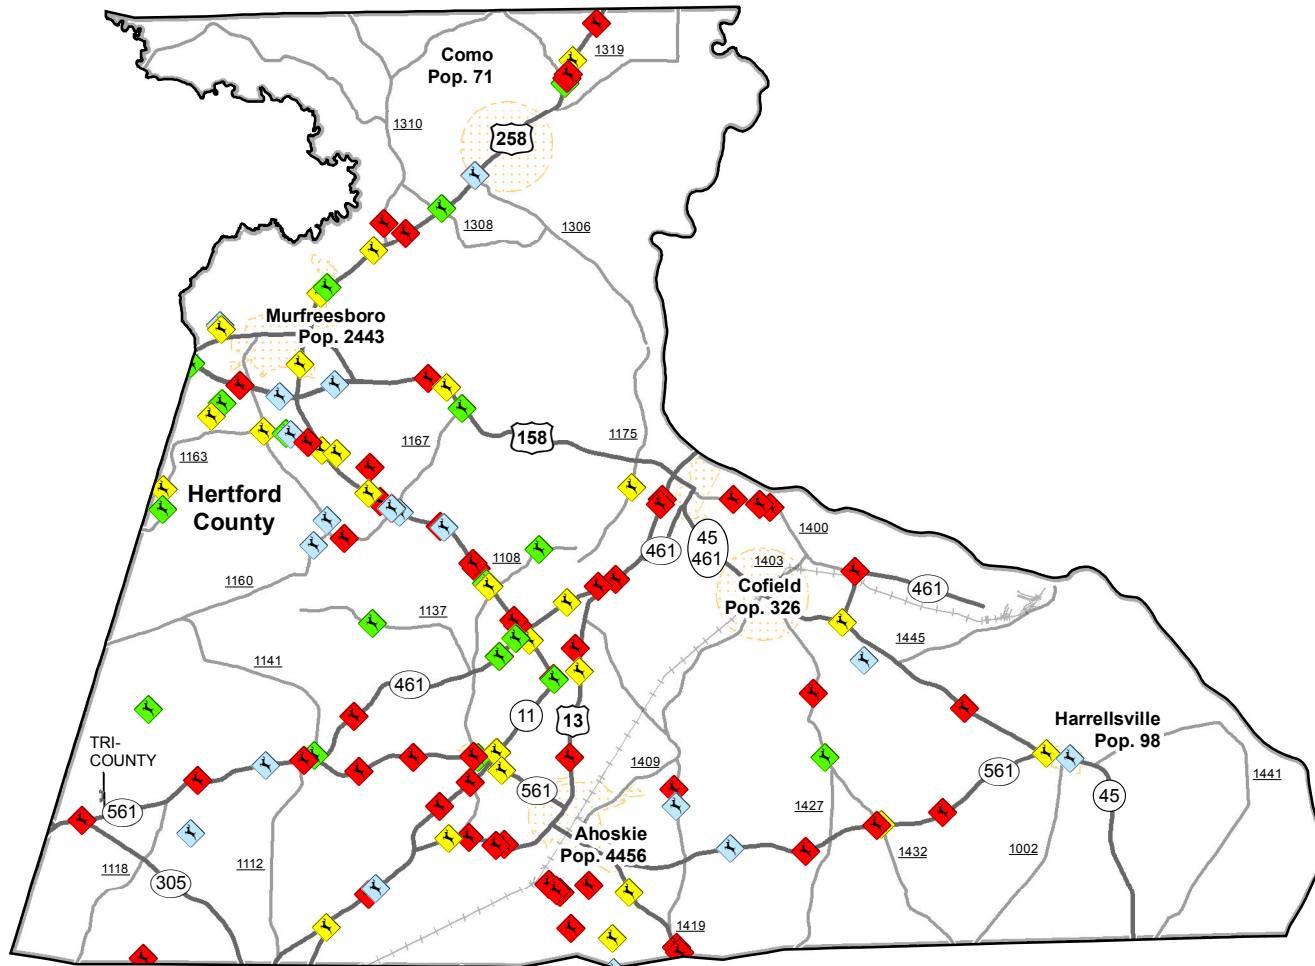

Animal Crash Locations in Hertford County

2011 Crashes by Time of Year (Quarter)

Legend

Quarter

- ◆ Q1: January-March
- ◆ Q2: April-June
- ◆ Q3: July-September
- ◆ Q4: October-December

Current NC Collision Report Forms do not distinguish between animal types. However, data analyses shows that approximately 90% of all reported animal related crashes involve deer.

Total Crashes	Total Crashes Plotted	% of Crashes Plotted
130	122	94 %

Q1 Crashes	Q2 Crashes	Q3 Crashes	Q4 Crashes
30	20	17	63

Prepared By:
 North Carolina Department of Transportation
 Division of Highways
 Transportation Mobility and Safety Division