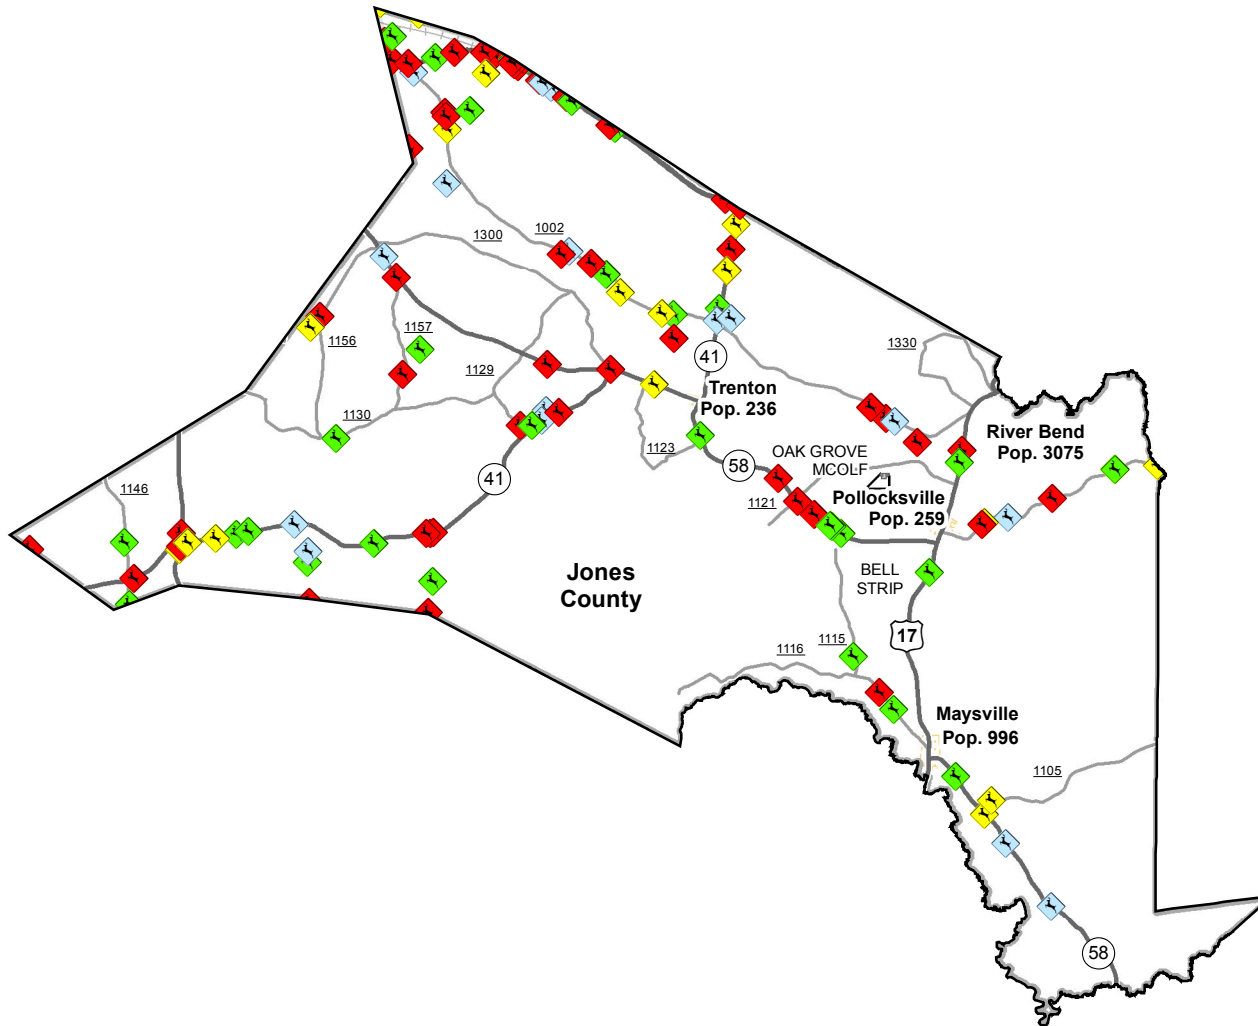

Animal Crash Locations in Jones County

2011 Crashes by Time of Year (Quarter)

Legend

Quarter

- ◆ Q1: January-March
- ◆ Q2: April-June
- ◆ Q3: July-September
- ◆ Q4: October-December

Current NC Collision Report Forms do not distinguish between animal types. However, data analyses shows that approximately 90% of all reported animal related crashes involve deer.

Total Crashes	Total Crashes Plotted	% of Crashes Plotted
121	109	90 %

Q1 Crashes	Q2 Crashes	Q3 Crashes	Q4 Crashes
17	31	18	55

Prepared By:
 North Carolina Department of Transportation
 Division of Highways
 Transportation Mobility and Safety Division