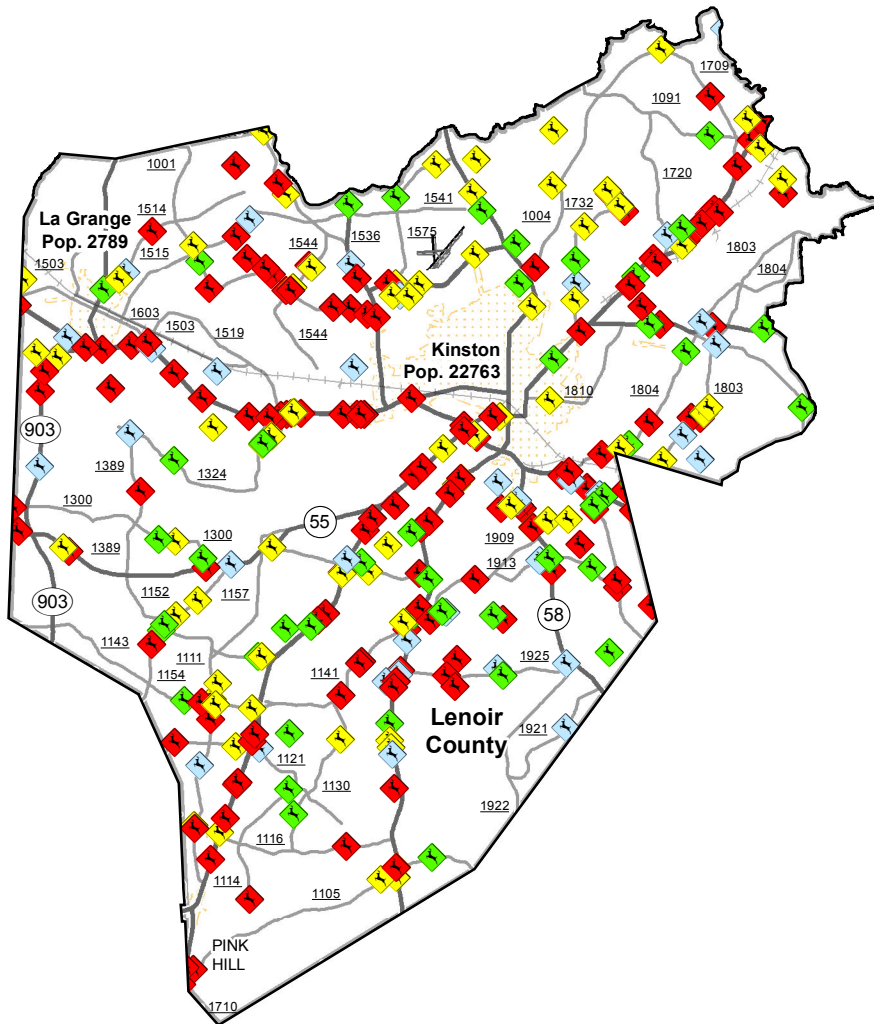

Animal Crash Locations in Lenoir County

2011 Crashes by Time of Year (Quarter)

Legend

Quarter

- ◆ Q1: January-March
- ◆ Q2: April-June
- ◆ Q3: July-September
- ◆ Q4: October-December

Current NC Collision Report Forms do not distinguish between animal types. However, data analyses shows that approximately 90% of all reported animal related crashes involve deer.

Total Crashes	Total Crashes Plotted	% of Crashes Plotted
325	295	91 %

Q1 Crashes	Q2 Crashes	Q3 Crashes	Q4 Crashes
78	49	45	153

Prepared By:
 North Carolina Department of Transportation
 Division of Highways
 Transportation Mobility and Safety Division