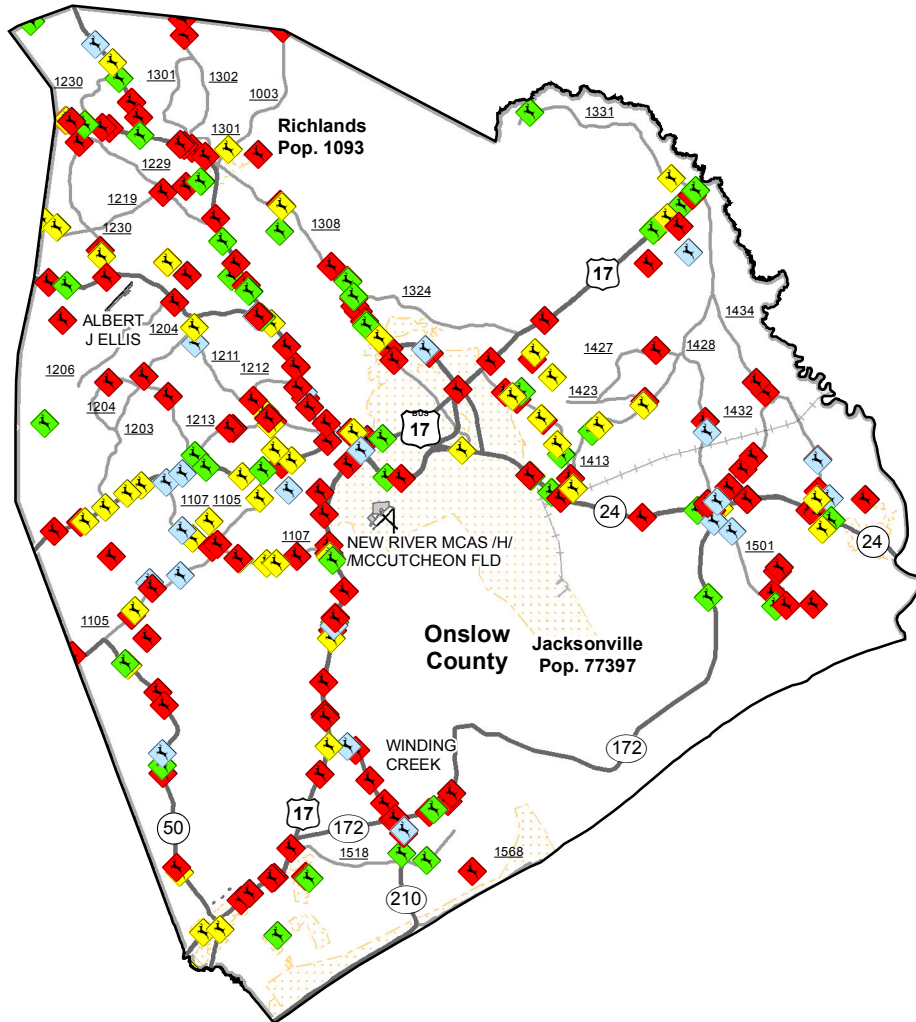

Animal Crash Locations in Onslow County

2011 Crashes by Time of Year (Quarter)

Legend

Quarter

- ◆ Q1: January-March
- ◆ Q2: April-June
- ◆ Q3: July-September
- ◆ Q4: October-December

Current NC Collision Report Forms do not distinguish between animal types. However, data analyses shows that approximately 90% of all reported animal related crashes involve deer.

Total Crashes	Total Crashes Plotted	% of Crashes Plotted
313	259	83 %

Q1 Crashes	Q2 Crashes	Q3 Crashes	Q4 Crashes
60	50	32	171

Prepared By:
 North Carolina Department of Transportation
 Division of Highways
 Transportation Mobility and Safety Division