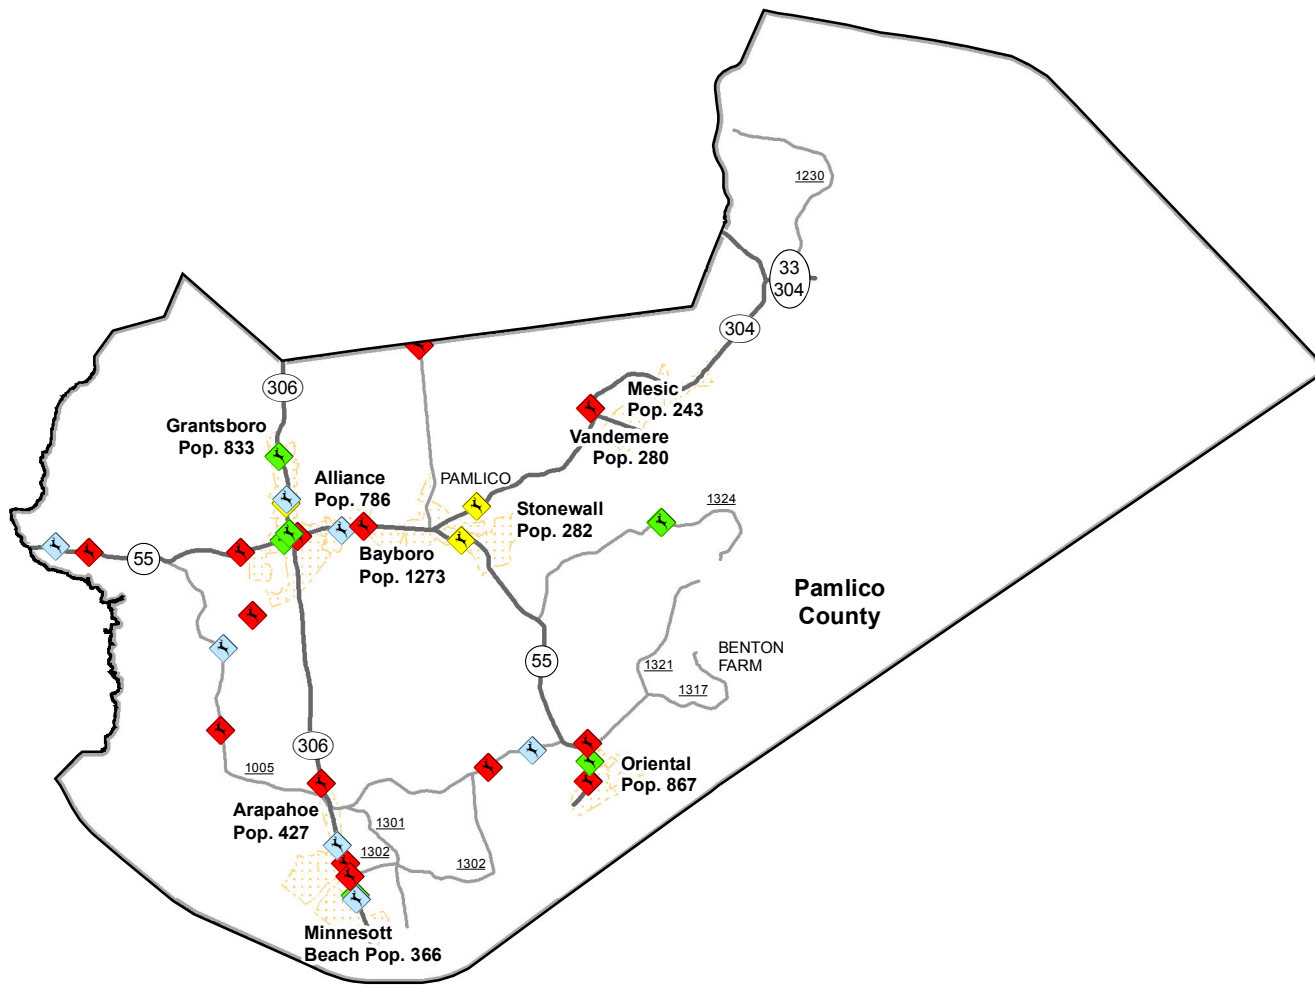

Animal Crash Locations in Pamlico County

2011 Crashes by Time of Year (Quarter)

Legend

Quarter

- ◆ Q1: January-March
- ◆ Q2: April-June
- ◆ Q3: July-September
- ◆ Q4: October-December

Current NC Collision Report Forms do not distinguish between animal types. However, data analyses shows that approximately 90% of all reported animal related crashes involve deer.

Total Crashes	Total Crashes Plotted	% of Crashes Plotted
35	31	89 %

Q1 Crashes	Q2 Crashes	Q3 Crashes	Q4 Crashes
4	7	8	16

Prepared By:
 North Carolina Department of Transportation
 Division of Highways
 Transportation Mobility and Safety Division