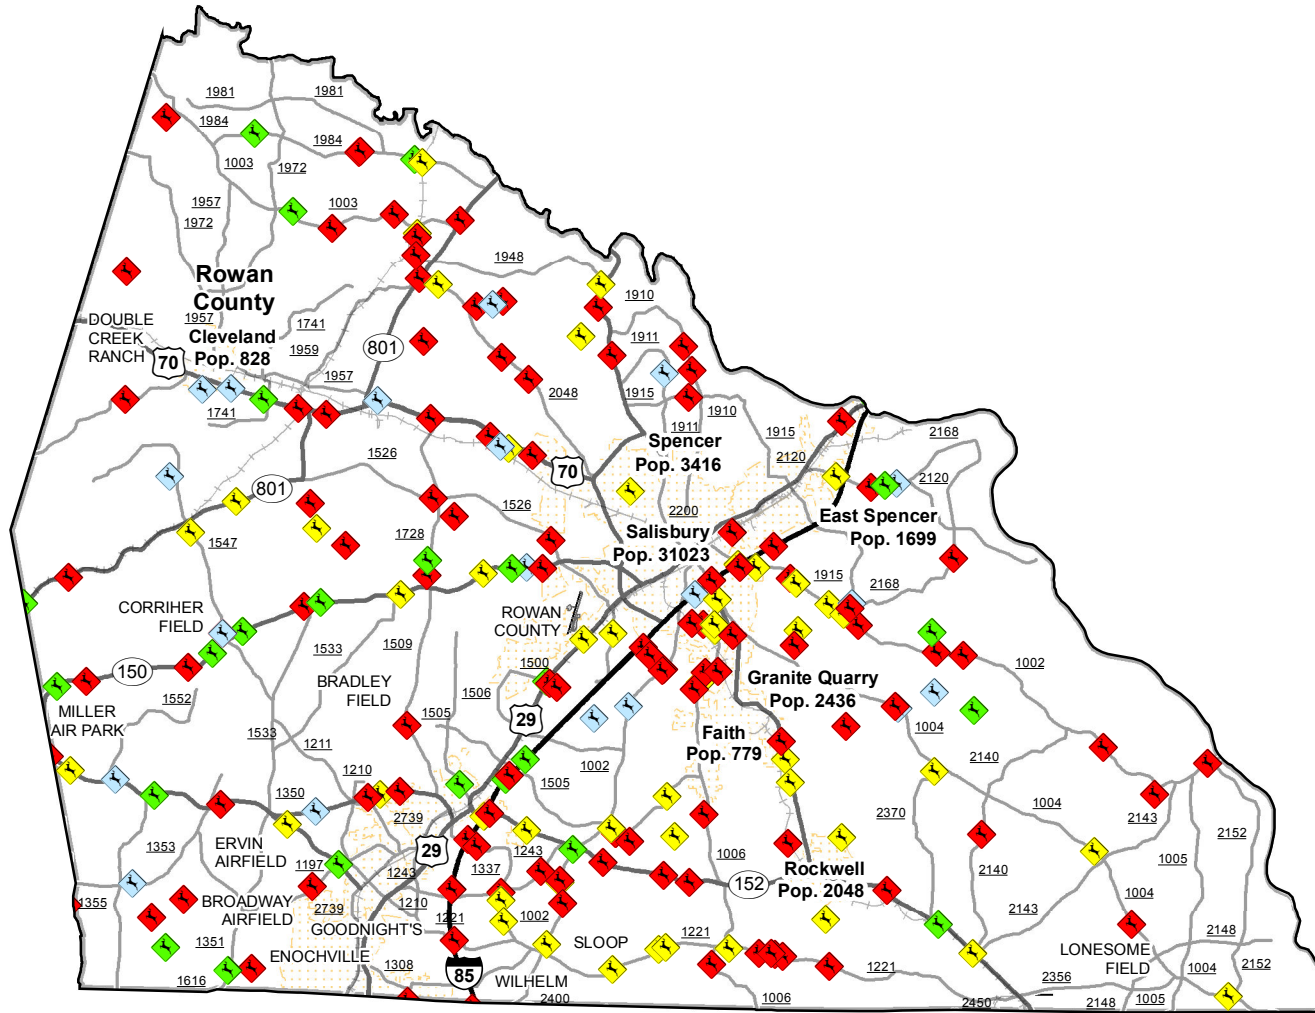

Animal Crash Locations in Rowan County

2011 Crashes by Time of Year (Quarter)

Legend

Quarter

- ◆ Q1: January-March
- ◆ Q2: April-June
- ◆ Q3: July-September
- ◆ Q4: October-December

Current NC Collision Report Forms do not distinguish between animal types. However, data analyses shows that approximately 90% of all reported animal related crashes involve deer.

Total Crashes	Total Crashes Plotted	% of Crashes Plotted
229	197	86 %

Q1 Crashes	Q2 Crashes	Q3 Crashes	Q4 Crashes
57	27	21	124

Prepared By:
 North Carolina Department of Transportation
 Division of Highways
 Transportation Mobility and Safety Division