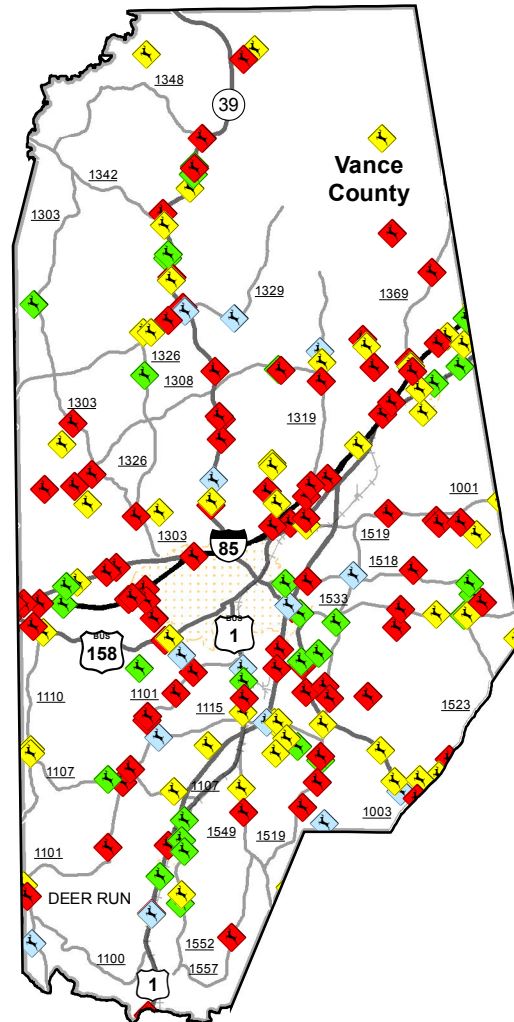

Animal Crash Locations in Vance County

2011 Crashes by Time of Year (Quarter)

Legend

Quarter

- ◆ Q1: January-March
- ◆ Q2: April-June
- ◆ Q3: July-September
- ◆ Q4: October-December

Current NC Collision Report Forms do not distinguish between animal types. However, data analyses shows that approximately 90% of all reported animal related crashes involve deer.

Total Crashes	Total Crashes Plotted	% of Crashes Plotted
207	177	86 %

Q1 Crashes	Q2 Crashes	Q3 Crashes	Q4 Crashes
56	31	18	102

Prepared By:
 North Carolina Department of Transportation
 Division of Highways
 Transportation Mobility and Safety Division