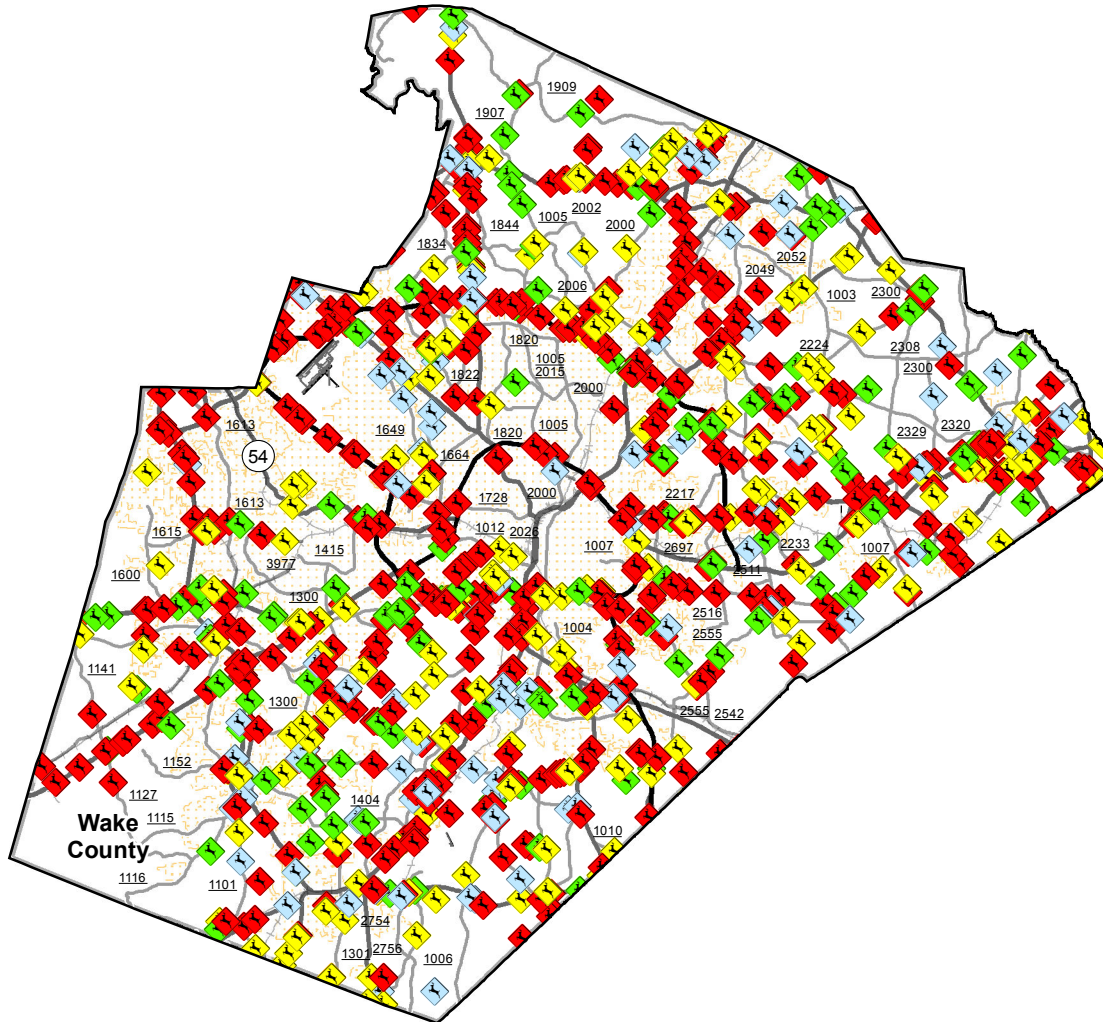

Animal Crash Locations in Wake County

2011 Crashes by Time of Year (Quarter)

Legend

Quarter

- ◆ Q1: January-March
- ◆ Q2: April-June
- ◆ Q3: July-September
- ◆ Q4: October-December

Current NC Collision Report Forms do not distinguish between animal types. However, data analyses shows that approximately 90% of all reported animal related crashes involve deer.

Total Crashes	Total Crashes Plotted	% of Crashes Plotted
1105	864	78 %

Q1 Crashes	Q2 Crashes	Q3 Crashes	Q4 Crashes
224	160	127	594

Prepared By:
 North Carolina Department of Transportation
 Division of Highways
 Transportation Mobility and Safety Division