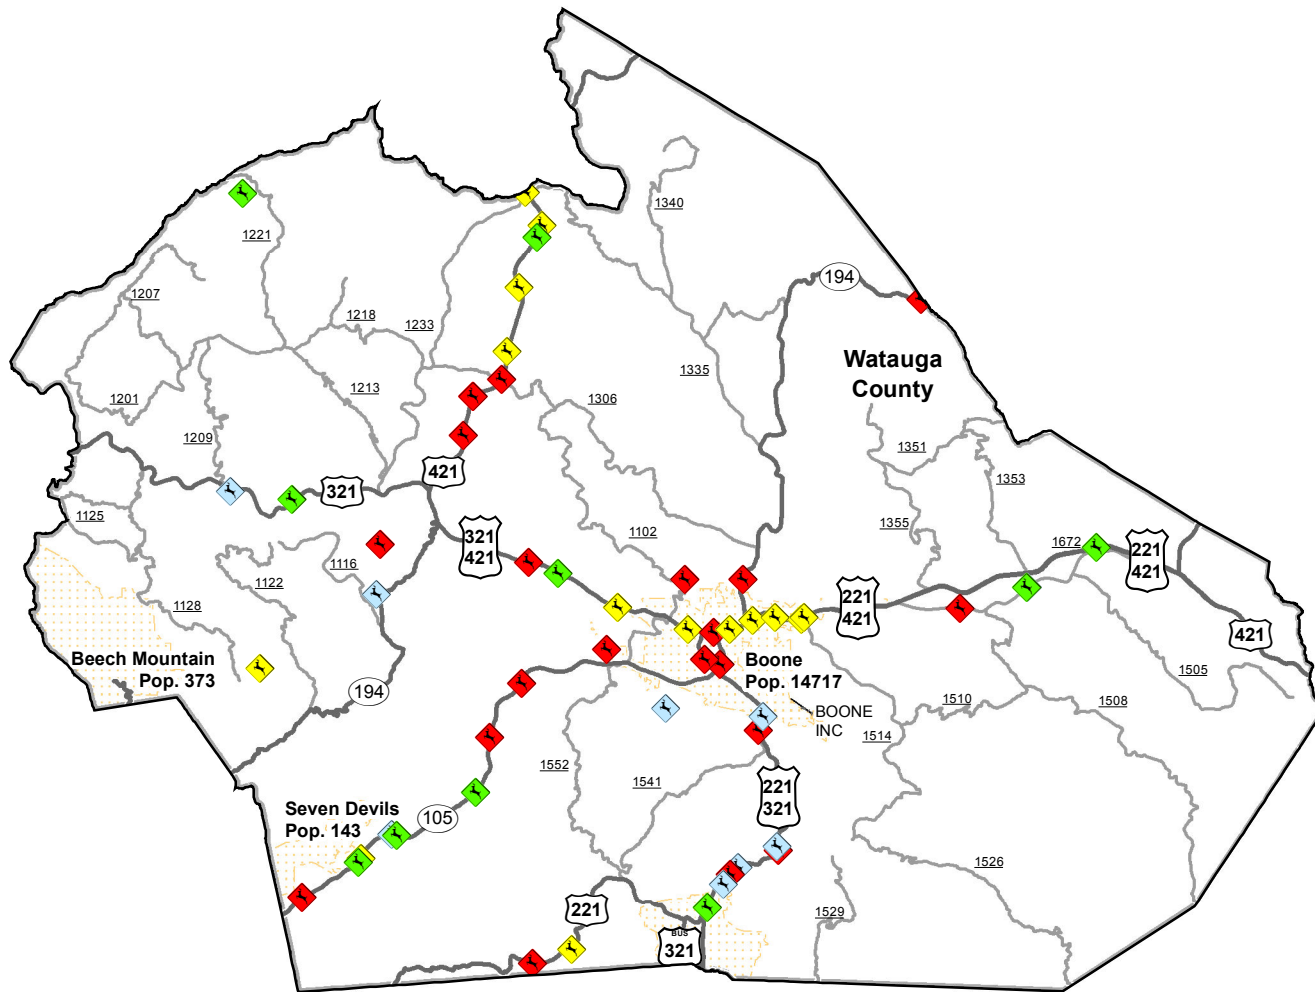

# Animal Crash Locations in Watauga County

## 2011 Crashes by Time of Year (Quarter)

### Legend

#### Quarter

- ◆ Q1: January-March
- ◆ Q2: April-June
- ◆ Q3: July-September
- ◆ Q4: October-December

Current NC Collision Report Forms do not distinguish between animal types. However, data analyses shows that approximately 90% of all reported animal related crashes involve deer.