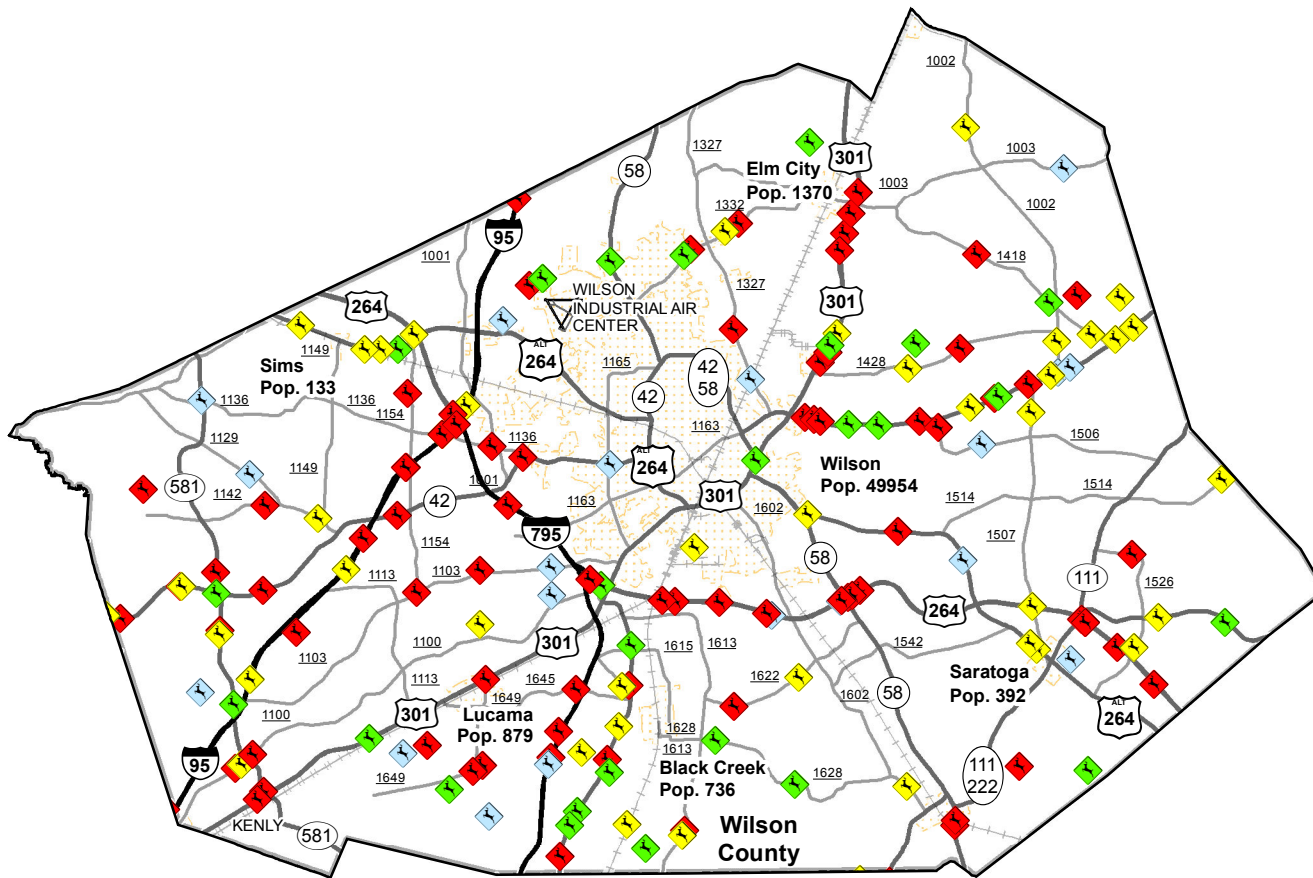

Animal Crash Locations in Wilson County

2011 Crashes by Time of Year (Quarter)

Legend

Quarter

- ◆ Q1: January-March
- ◆ Q2: April-June
- ◆ Q3: July-September
- ◆ Q4: October-December

Current NC Collision Report Forms do not distinguish between animal types. However, data analyses shows that approximately 90% of all reported animal related crashes involve deer.

Total Crashes	Total Crashes Plotted	% of Crashes Plotted
200	164	82 %

Q1 Crashes	Q2 Crashes	Q3 Crashes	Q4 Crashes
50	34	23	93

Prepared By:
 North Carolina Department of Transportation
 Division of Highways
 Transportation Mobility and Safety Division