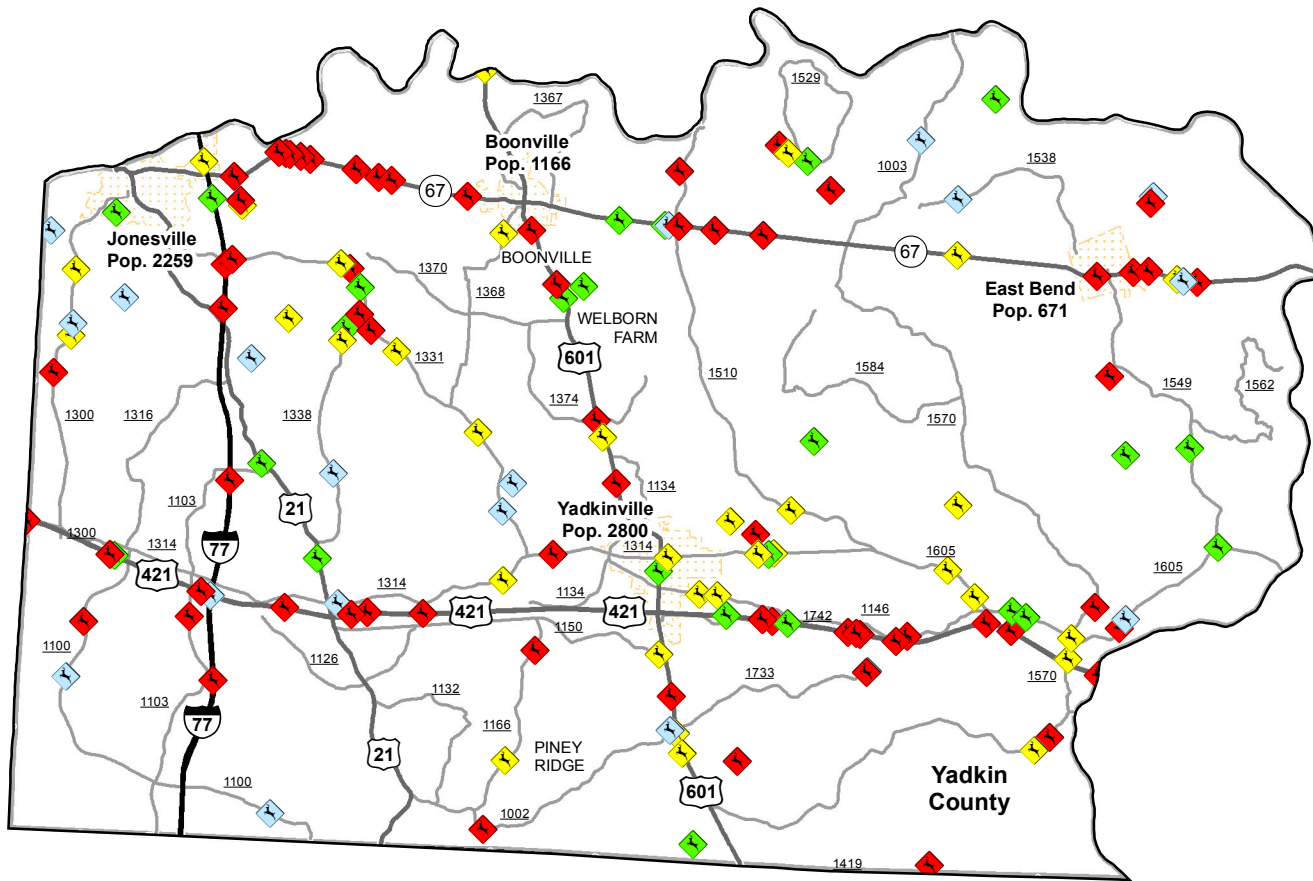

# Animal Crash Locations in Yadkin County

## 2011 Crashes by Time of Year (Quarter)

### Legend

#### Quarter

- ◆ Q1: January-March
- ◆ Q2: April-June
- ◆ Q3: July-September
- ◆ Q4: October-December

Current NC Collision Report Forms do not distinguish between animal types. However, data analyses shows that approximately 90% of all reported animal related crashes involve deer.