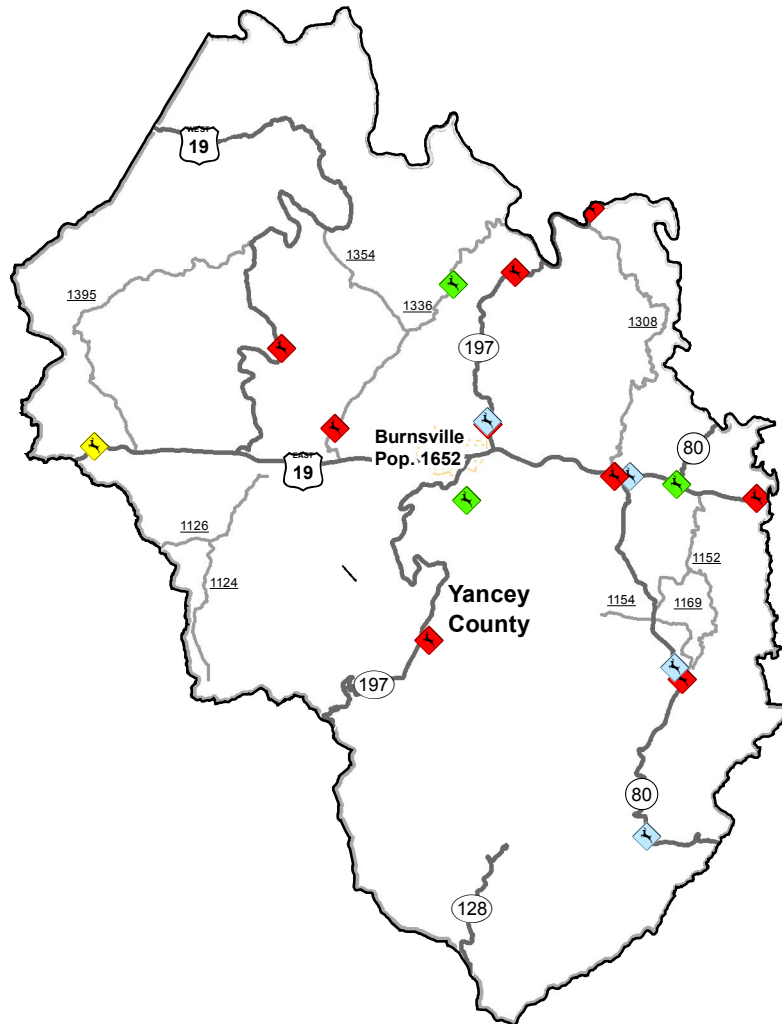

# Animal Crash Locations in Yancey County

## 2011 Crashes by Time of Year (Quarter)

### Legend

#### Quarter

- ◆ Q1: January-March
- ◆ Q2: April-June
- ◆ Q3: July-September
- ◆ Q4: October-December

Current NC Collision Report Forms do not distinguish between animal types. However, data analyses shows that approximately 90% of all reported animal related crashes involve deer.