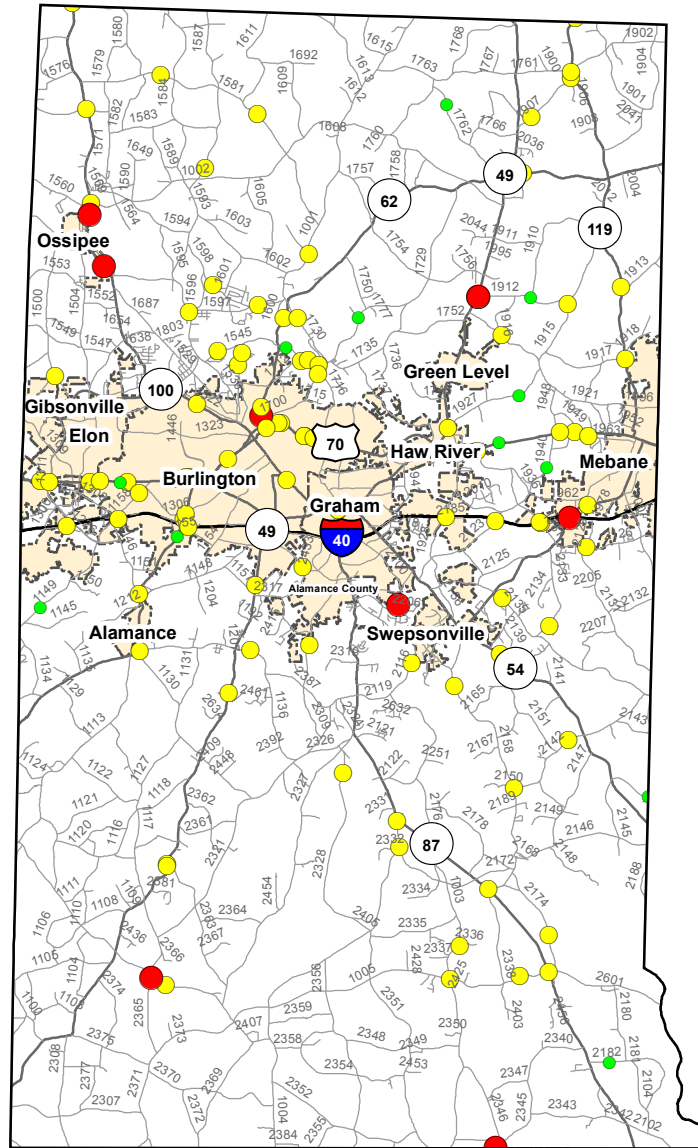

Motorcycle Crash Locations in Alamance County 1/1/2011 to 12/31/2015

2011-2015 Motorcycle Crashes

Crash Severity

- Fatal Crashes
- Injury Crashes
- Property Damage Only Crashes

Note: Motorcycle data only counts reportable crashes that occurred on a roadway.

0 1.5 3 6 Miles

Fatal Crashes	Injury Crashes	Property Damage Only Crashes	Total Crashes	Total Crashes Plotted	% of Crashes Plotted
10	180	29	219	117	53%

Prepared By:
North Carolina Department of Transportation
Division of Highways
Transportation Mobility and Safety Division