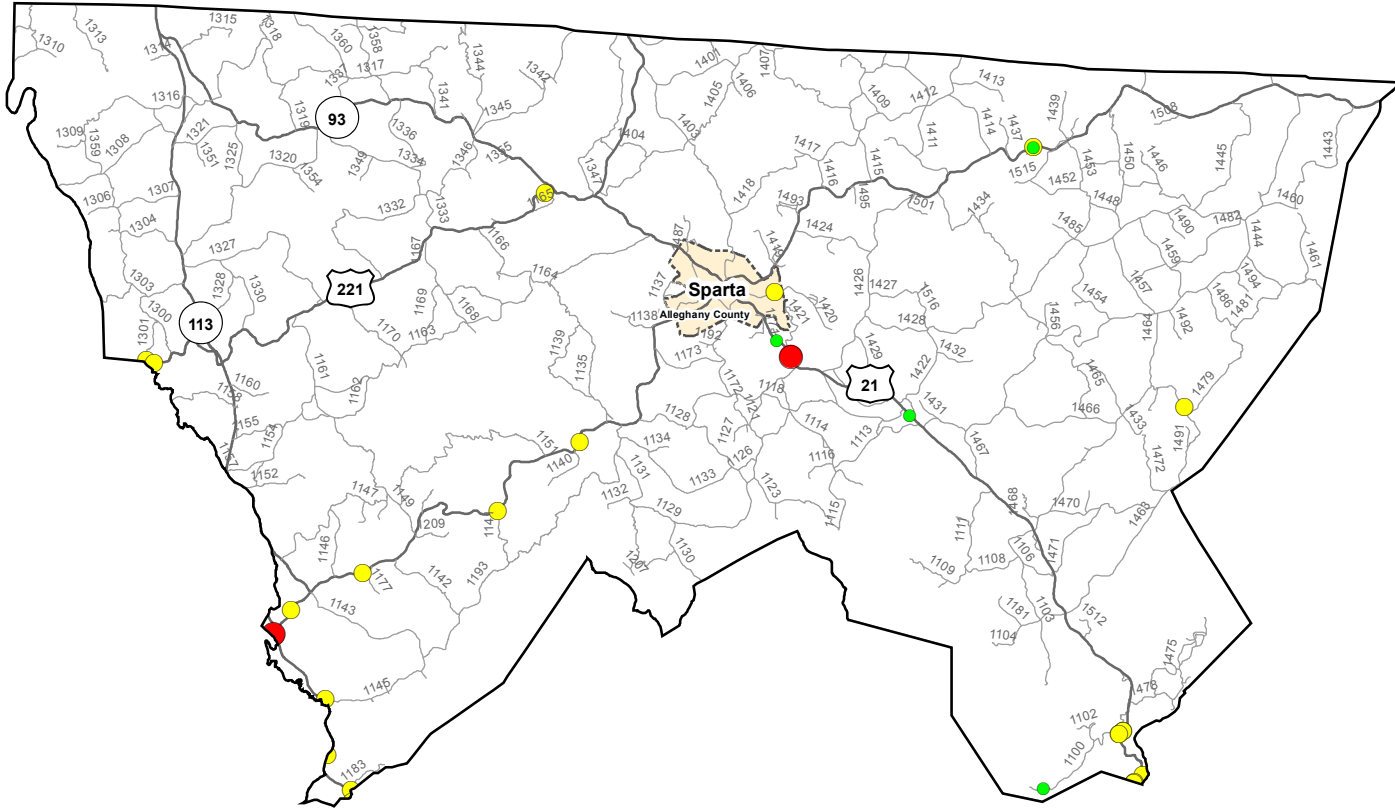

Motorcycle Crash Locations in Allegheny County 1/1/2011 to 12/31/2015

2011-2015 Motorcycle Crashes

Crash Severity

- Fatal Crashes
- Injury Crashes
- Property Damage Only Crashes

Note: Motorcycle data only counts reportable crashes that occurred on a roadway.

0 1 2 4 Miles

Fatal Crashes	Injury Crashes	Property Damage Only Crashes	Total Crashes	Total Crashes Plotted	% of Crashes Plotted
2	25	7	34	28	82%

Prepared By:
North Carolina Department of Transportation
Division of Highways
Transportation Mobility and Safety Division