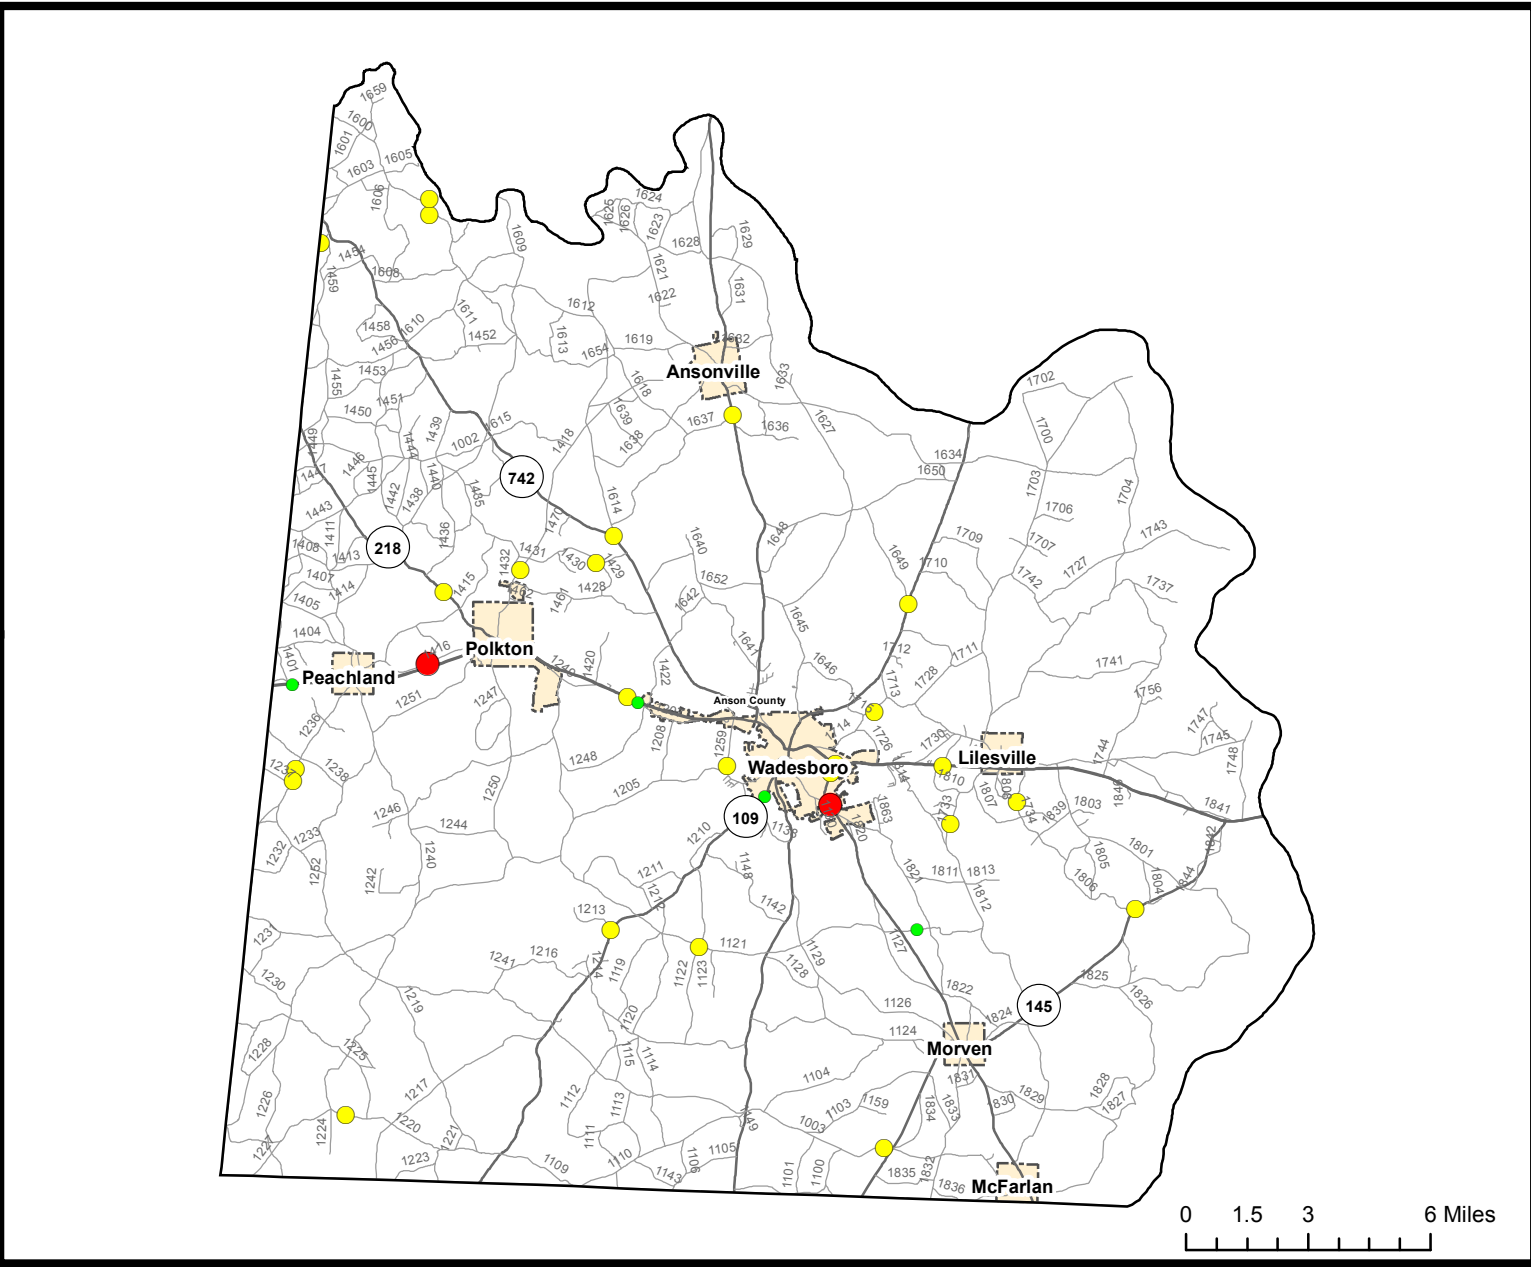

Motorcycle Crash Locations in Anson County 1/1/2011 to 12/31/2015

2011-2015 Motorcycle Crashes

Crash Severity

- Fatal Crashes
- Injury Crashes
- Property Damage Only Crashes

Note: Motorcycle data only counts reportable crashes that occurred on a roadway.

Fatal Crashes	Injury Crashes	Property Damage Only Crashes	Total Crashes	Total Crashes Plotted	% of Crashes Plotted
3	50	6	59	31	53%

Prepared By:
North Carolina Department of Transportation
Division of Highways
Transportation Mobility and Safety Division