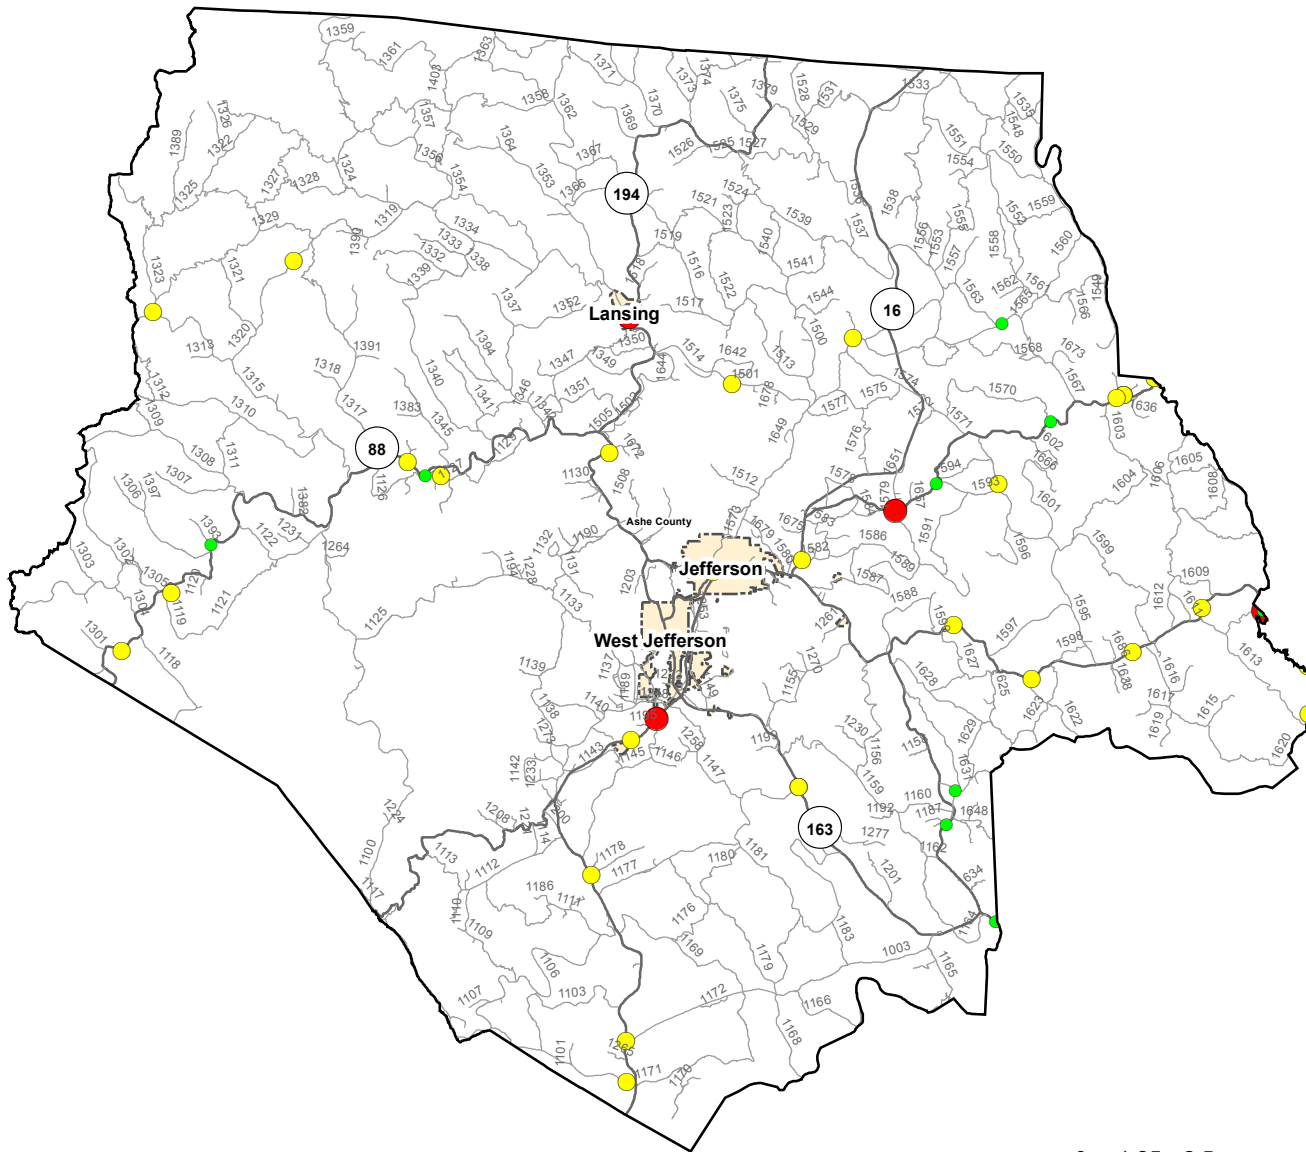

Motorcycle Crash Locations in Ashe County

1/1/2011 to 12/31/2015

2011-2015 Motorcycle Crashes

Crash Severity

- Fatal Crashes
- Injury Crashes
- Property Damage Only Crashes

Note: Motorcycle data only counts reportable crashes that occurred on a roadway.

0 1.25 2.5 5 Miles

Fatal Crashes	Injury Crashes	Property Damage Only Crashes	Total Crashes	Total Crashes Plotted	% of Crashes Plotted
4	33	9	46	36	78%

Prepared By:
 North Carolina Department of Transportation
 Division of Highways
 Transportation Mobility and Safety Division