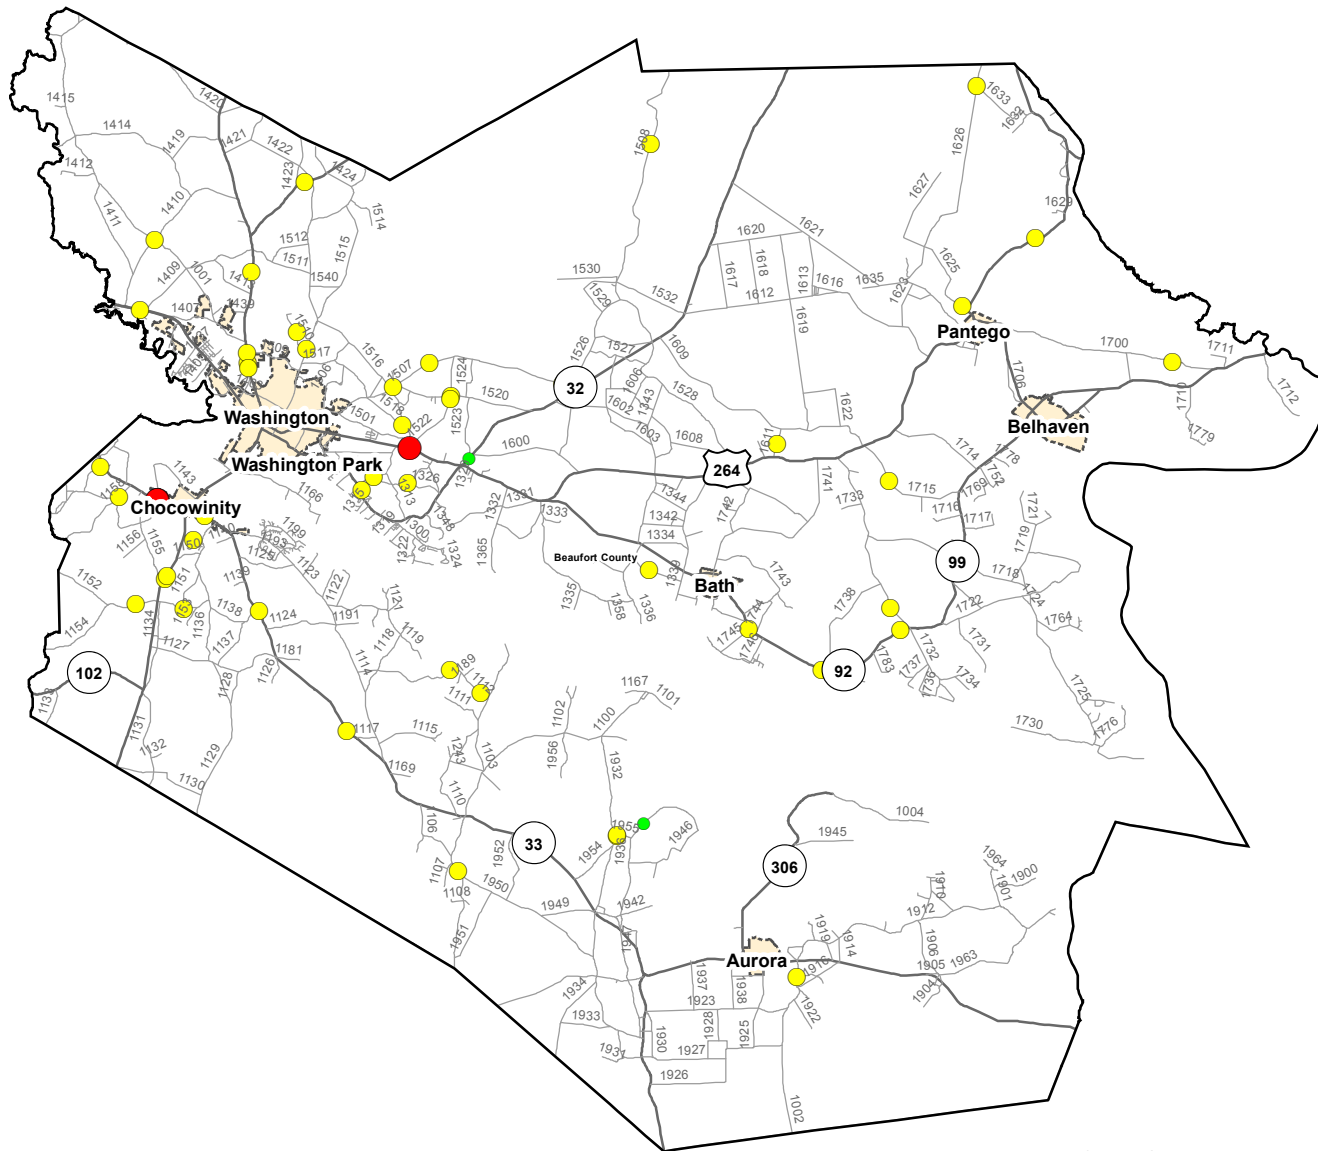

Motorcycle Crash Locations in Beaufort County 1/1/2011 to 12/31/2015

2011-2015 Motorcycle Crashes

Crash Severity

- Fatal Crashes
- Injury Crashes
- Property Damage Only Crashes

Note: Motorcycle data only counts reportable crashes that occurred on a roadway.

Fatal Crashes	Injury Crashes	Property Damage Only Crashes	Total Crashes	Total Crashes Plotted	% of Crashes Plotted
4	65	5	74	51	69%

Prepared By:
North Carolina Department of Transportation
Division of Highways
Transportation Mobility and Safety Division