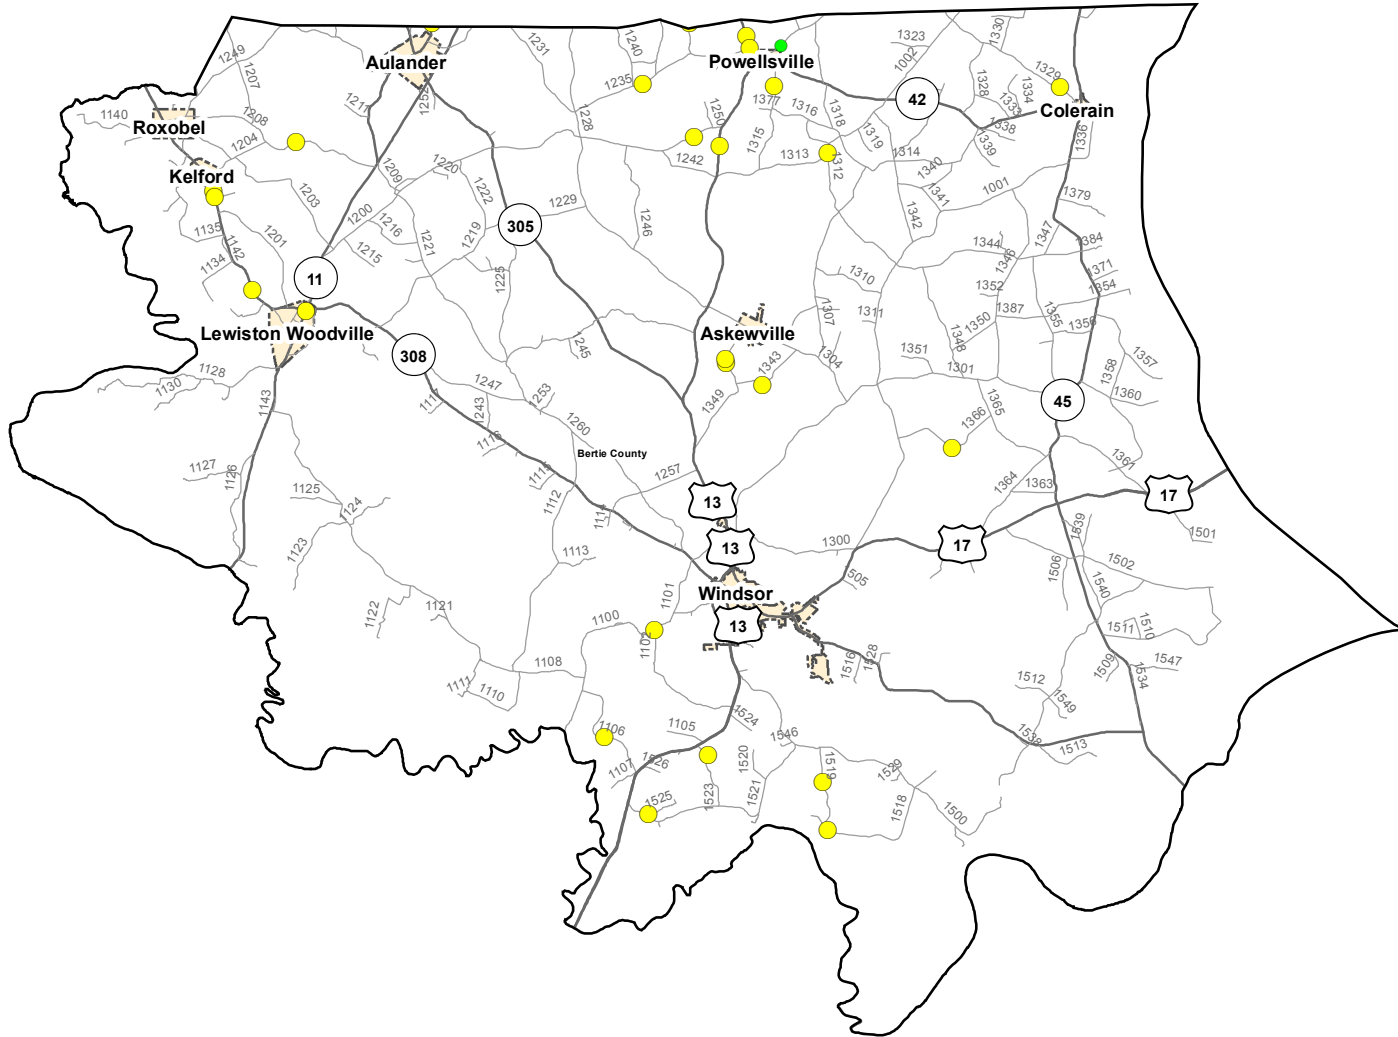

# Motorcycle Crash Locations in Bertie County 1/1/2011 to 12/31/2015

## 2011-2015 Motorcycle Crashes

### Crash Severity

- Fatal Crashes
- Injury Crashes
- Property Damage Only Crashes

Note: Motorcycle data only counts reportable crashes that occurred on a roadway.

Fatal Crashes	Injury Crashes	Property Damage Only Crashes	Total Crashes	Total Crashes Plotted	% of Crashes Plotted
0	29	3	32	24	75%

Prepared By:  
North Carolina Department of Transportation  
Division of Highways  
Transportation Mobility and Safety Division