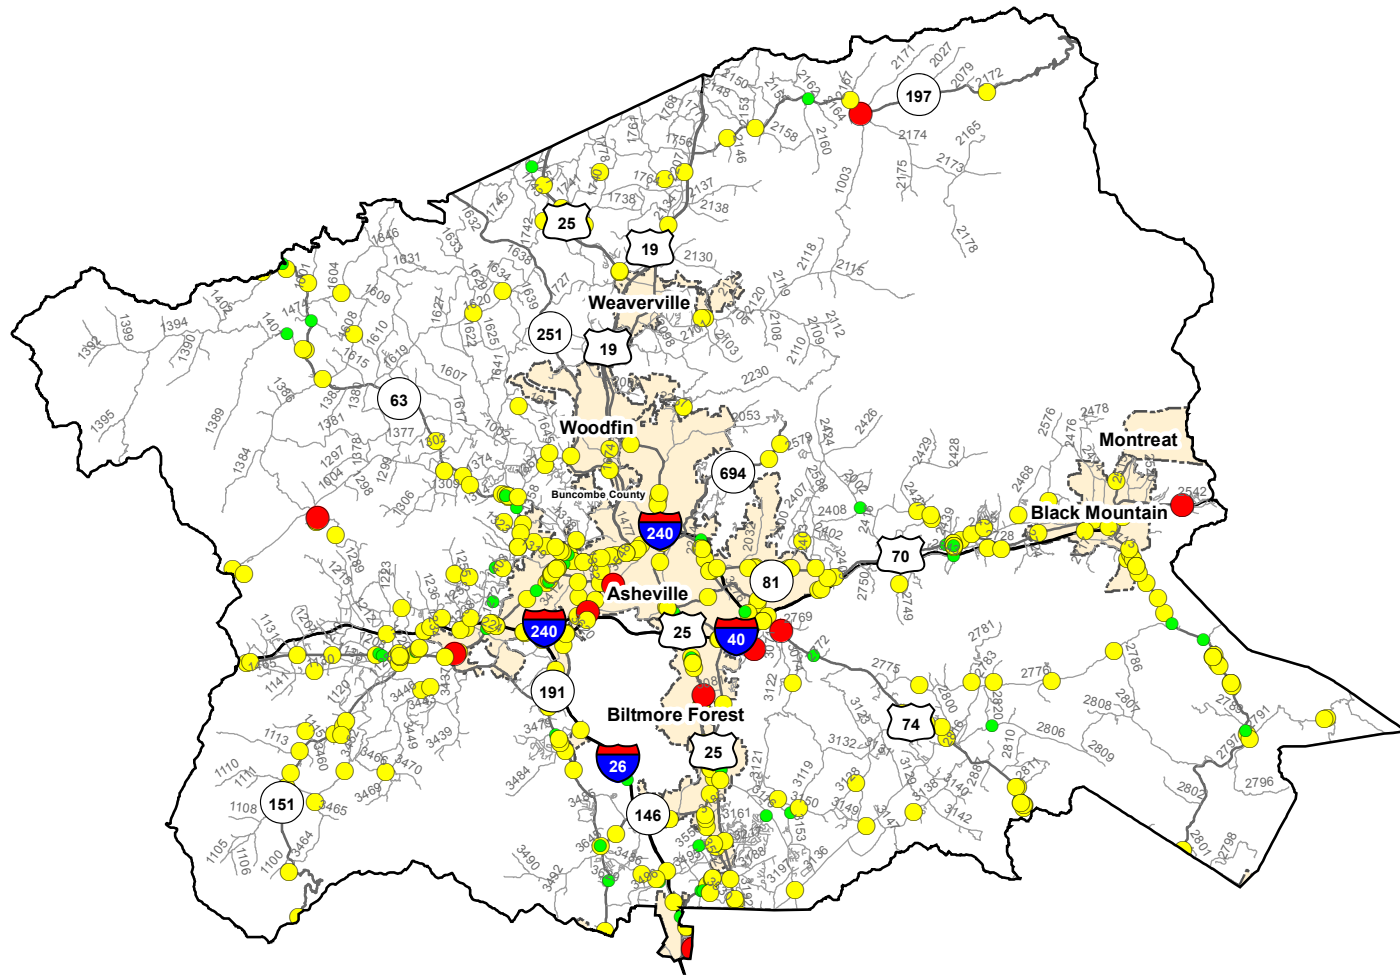

Motorcycle Crash Locations in Buncombe County

1/1/2011 to 12/31/2015

2011-2015 Motorcycle Crashes

Crash Severity

- Fatal Crashes
- Injury Crashes
- Property Damage Only Crashes

Note: Motorcycle data only counts reportable crashes that occurred on a roadway.

Fatal Crashes	Injury Crashes	Property Damage Only Crashes	Total Crashes	Total Crashes Plotted	% of Crashes Plotted
14	542	114	670	409	61%

Prepared By:
 North Carolina Department of Transportation
 Division of Highways
 Transportation Mobility and Safety Division