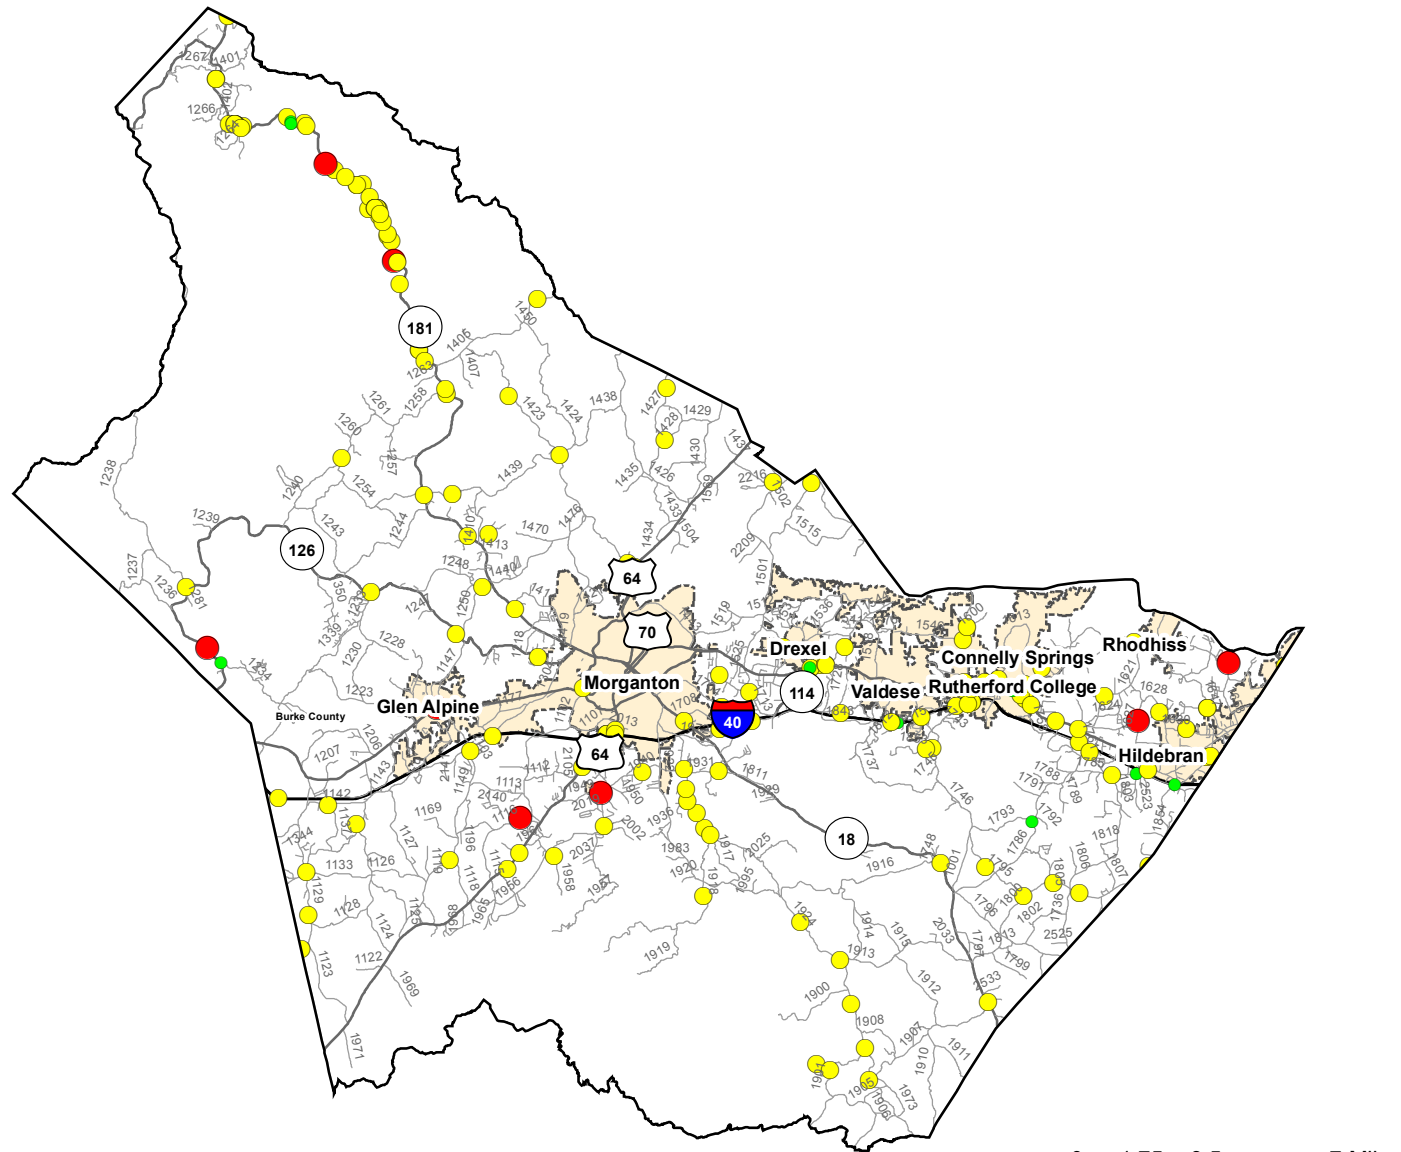

Motorcycle Crash Locations in Burke County 1/1/2011 to 12/31/2015

2011-2015 Motorcycle Crashes

Crash Severity

- Fatal Crashes
- Injury Crashes
- Property Damage Only Crashes

Note: Motorcycle data only counts reportable crashes that occurred on a roadway.

Fatal Crashes	Injury Crashes	Property Damage Only Crashes	Total Crashes	Total Crashes Plotted	% of Crashes Plotted
11	202	17	230	172	75%

Prepared By:
North Carolina Department of Transportation
Division of Highways
Transportation Mobility and Safety Division