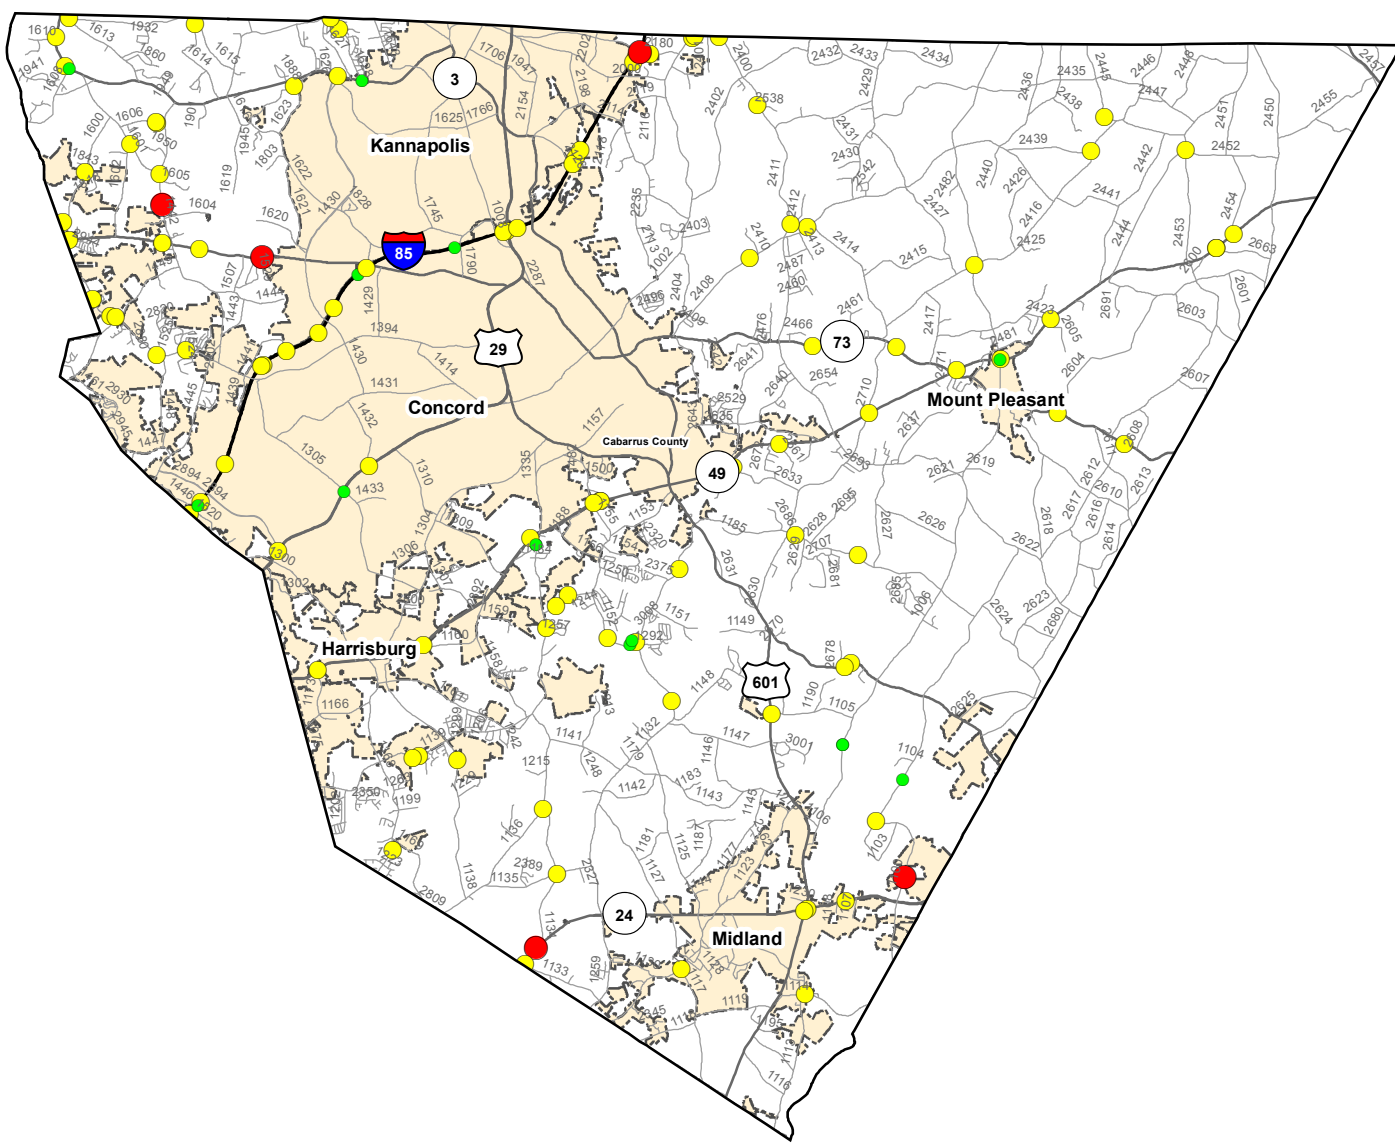

Motorcycle Crash Locations in Cabarrus County

1/1/2011 to 12/31/2015

2011-2015 Motorcycle Crashes

Crash Severity

- Fatal Crashes
- Injury Crashes
- Property Damage Only Crashes

Note: Motorcycle data only counts reportable crashes that occurred on a roadway.

0 1.25 2.5 5 Miles

Fatal Crashes	Injury Crashes	Property Damage Only Crashes	Total Crashes	Total Crashes Plotted	% of Crashes Plotted
14	284	47	345	120	35%

Prepared By:
 North Carolina Department of Transportation
 Division of Highways
 Transportation Mobility and Safety Division