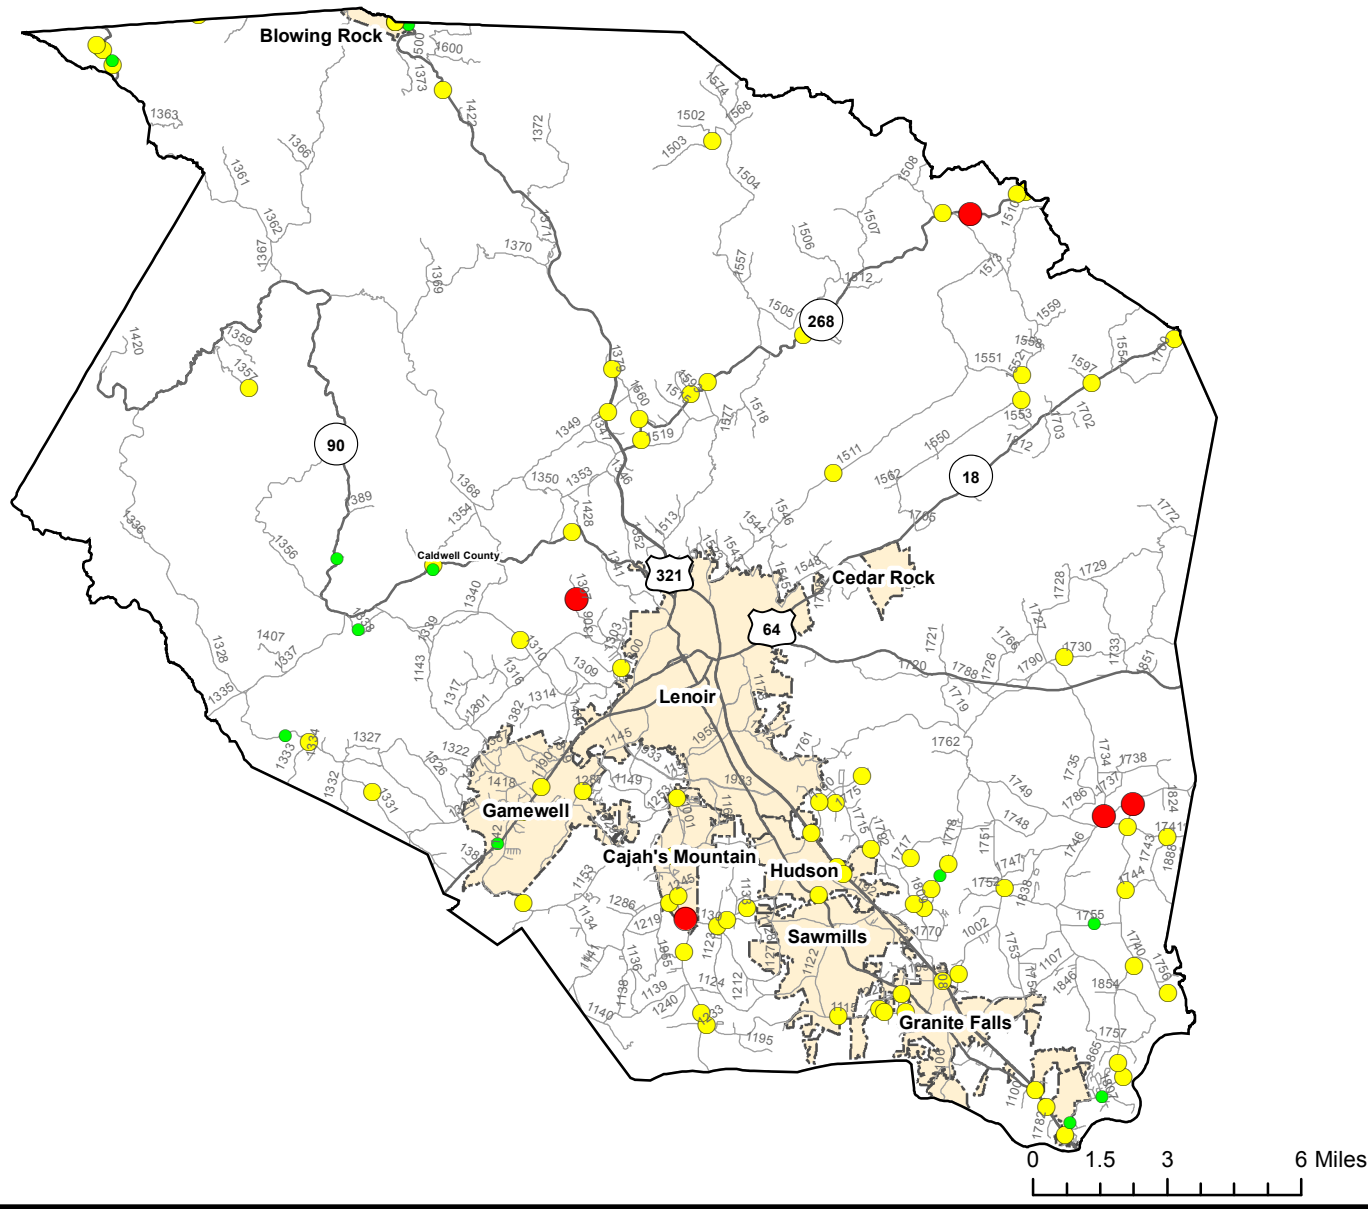

Motorcycle Crash Locations in Caldwell County

1/1/2011 to 12/31/2015

2011-2015 Motorcycle Crashes

Crash Severity

- Fatal Crashes
- Injury Crashes
- Property Damage Only Crashes

Note: Motorcycle data only counts reportable crashes that occurred on a roadway.

| Fatal Crashes | Injury Crashes | Property Damage Only Crashes | Total Crashes | Total Crashes Plotted | % of Crashes Plotted |
|---------------|----------------|------------------------------|---------------|-----------------------|----------------------|
| 7 | 147 | 28 | 182 | 90 | 49% |

Prepared By:
 North Carolina Department of Transportation
 Division of Highways
 Transportation Mobility and Safety Division