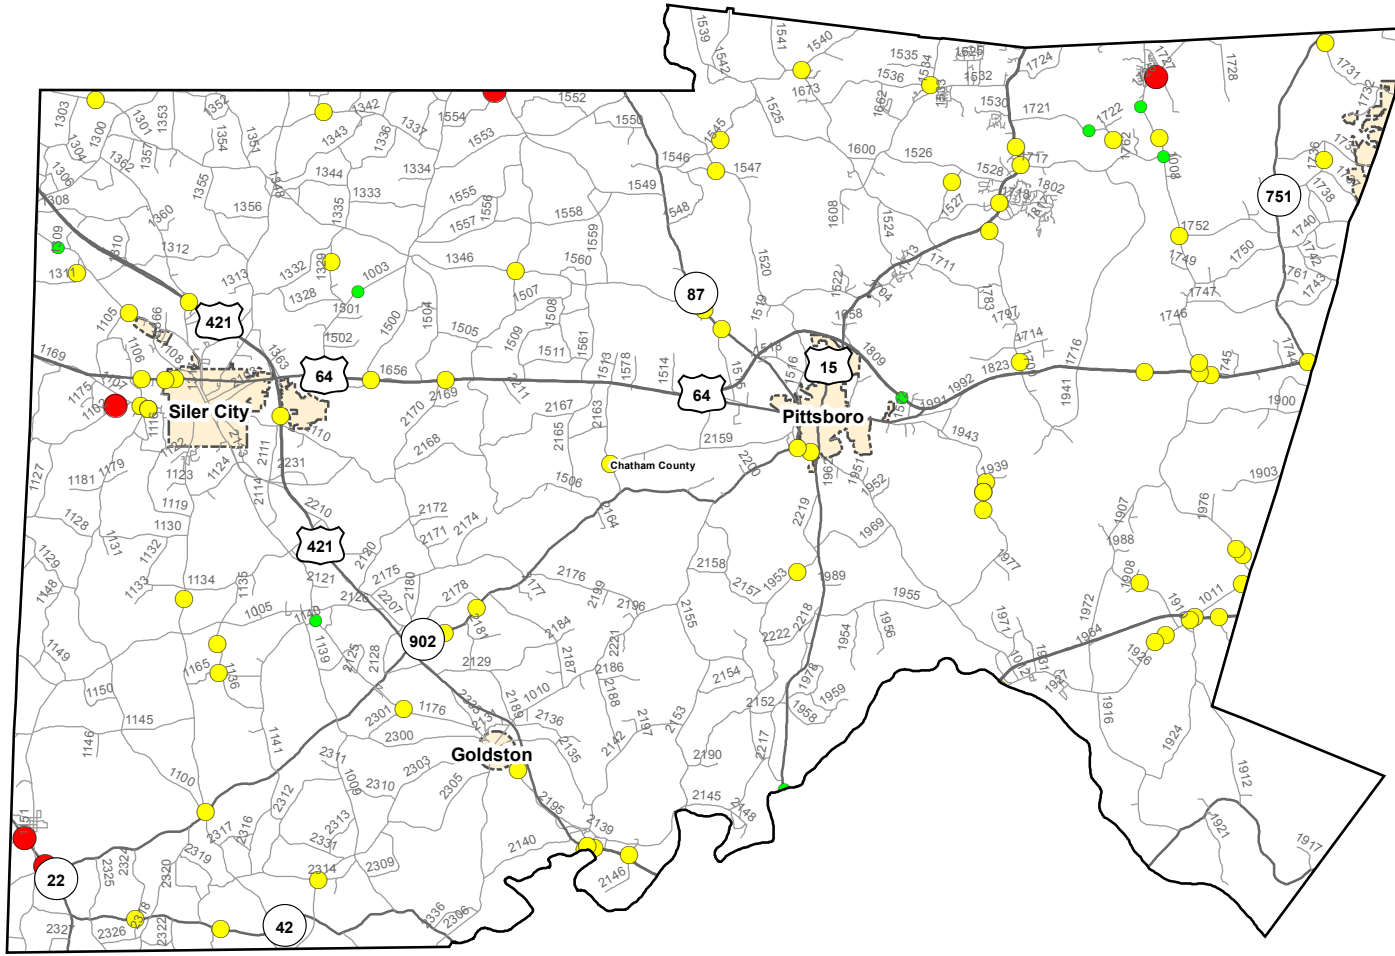

Motorcycle Crash Locations in Chatham County

1/1/2011 to 12/31/2015

2011-2015 Motorcycle Crashes

Crash Severity

- Fatal Crashes
- Injury Crashes
- Property Damage Only Crashes

Note: Motorcycle data only counts reportable crashes that occurred on a roadway.

Fatal Crashes	Injury Crashes	Property Damage Only Crashes	Total Crashes	Total Crashes Plotted	% of Crashes Plotted
6	93	14	113	84	74%

Prepared By:
 North Carolina Department of Transportation
 Division of Highways
 Transportation Mobility and Safety Division