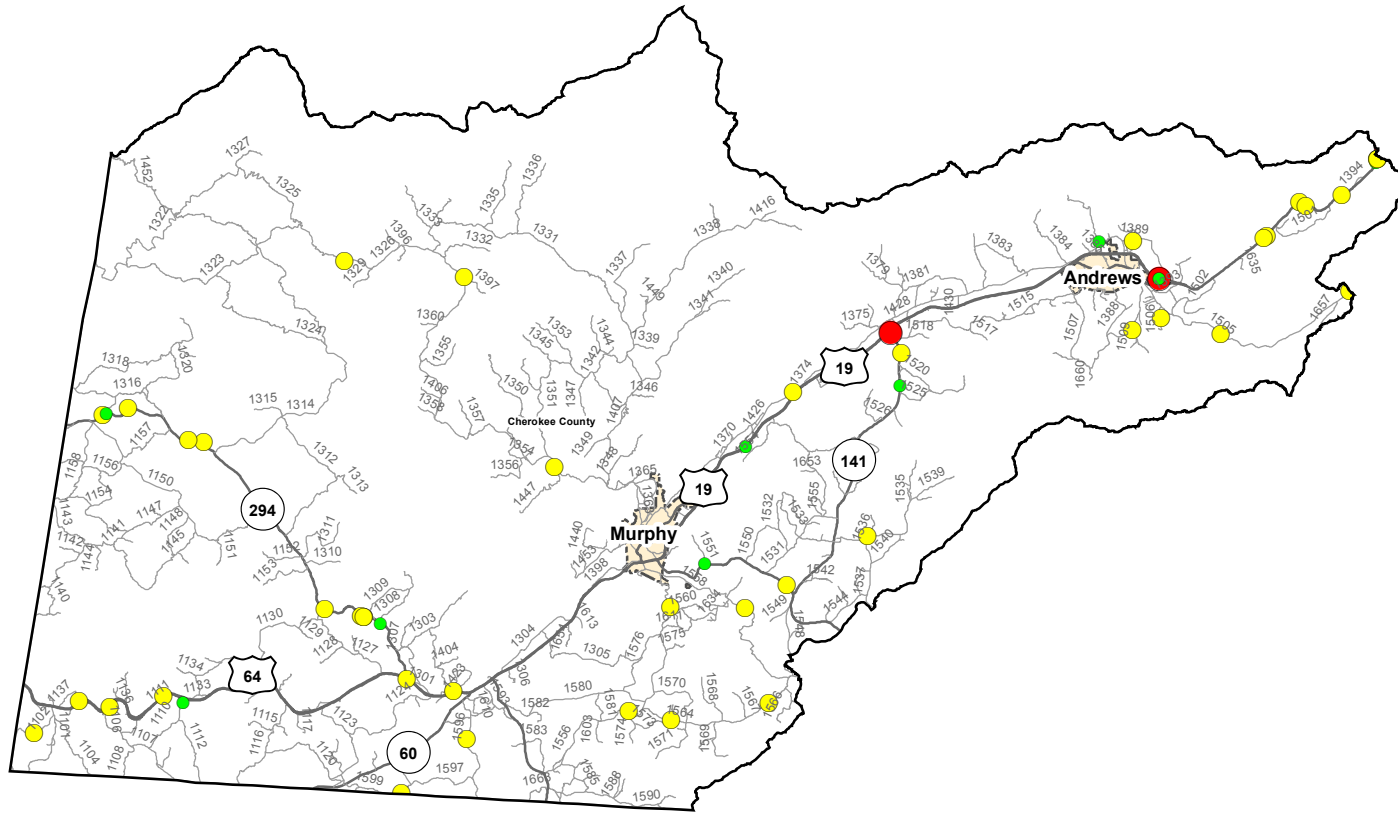

Motorcycle Crash Locations in Cherokee County 1/1/2011 to 12/31/2015

2011-2015 Motorcycle Crashes

Crash Severity

- Fatal Crashes
- Injury Crashes
- Property Damage Only Crashes

Note: Motorcycle data only counts reportable crashes that occurred on a roadway.

Fatal Crashes	Injury Crashes	Property Damage Only Crashes	Total Crashes	Total Crashes Plotted	% of Crashes Plotted
4	65	11	80	56	70%

Prepared By:
North Carolina Department of Transportation
Division of Highways
Transportation Mobility and Safety Division