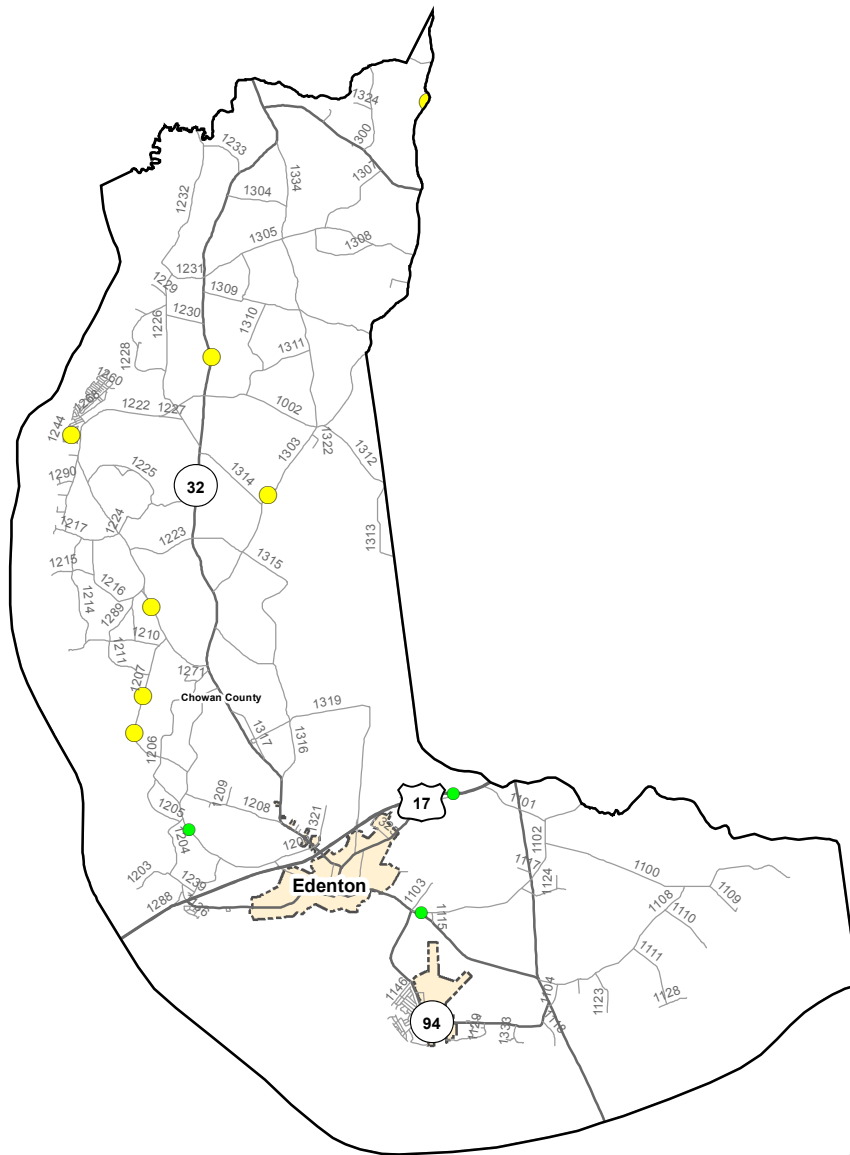

# Motorcycle Crash Locations in Chowan County 1/1/2011 to 12/31/2015

## 2011-2015 Motorcycle Crashes

### Crash Severity

- Fatal Crashes
- Injury Crashes
- Property Damage Only Crashes

Note: Motorcycle data only counts reportable crashes that occurred on a roadway.

Fatal Crashes	Injury Crashes	Property Damage Only Crashes	Total Crashes	Total Crashes Plotted	% of Crashes Plotted
0	9	3	12	9	75%

Prepared By:  
North Carolina Department of Transportation  
Division of Highways  
Transportation Mobility and Safety Division