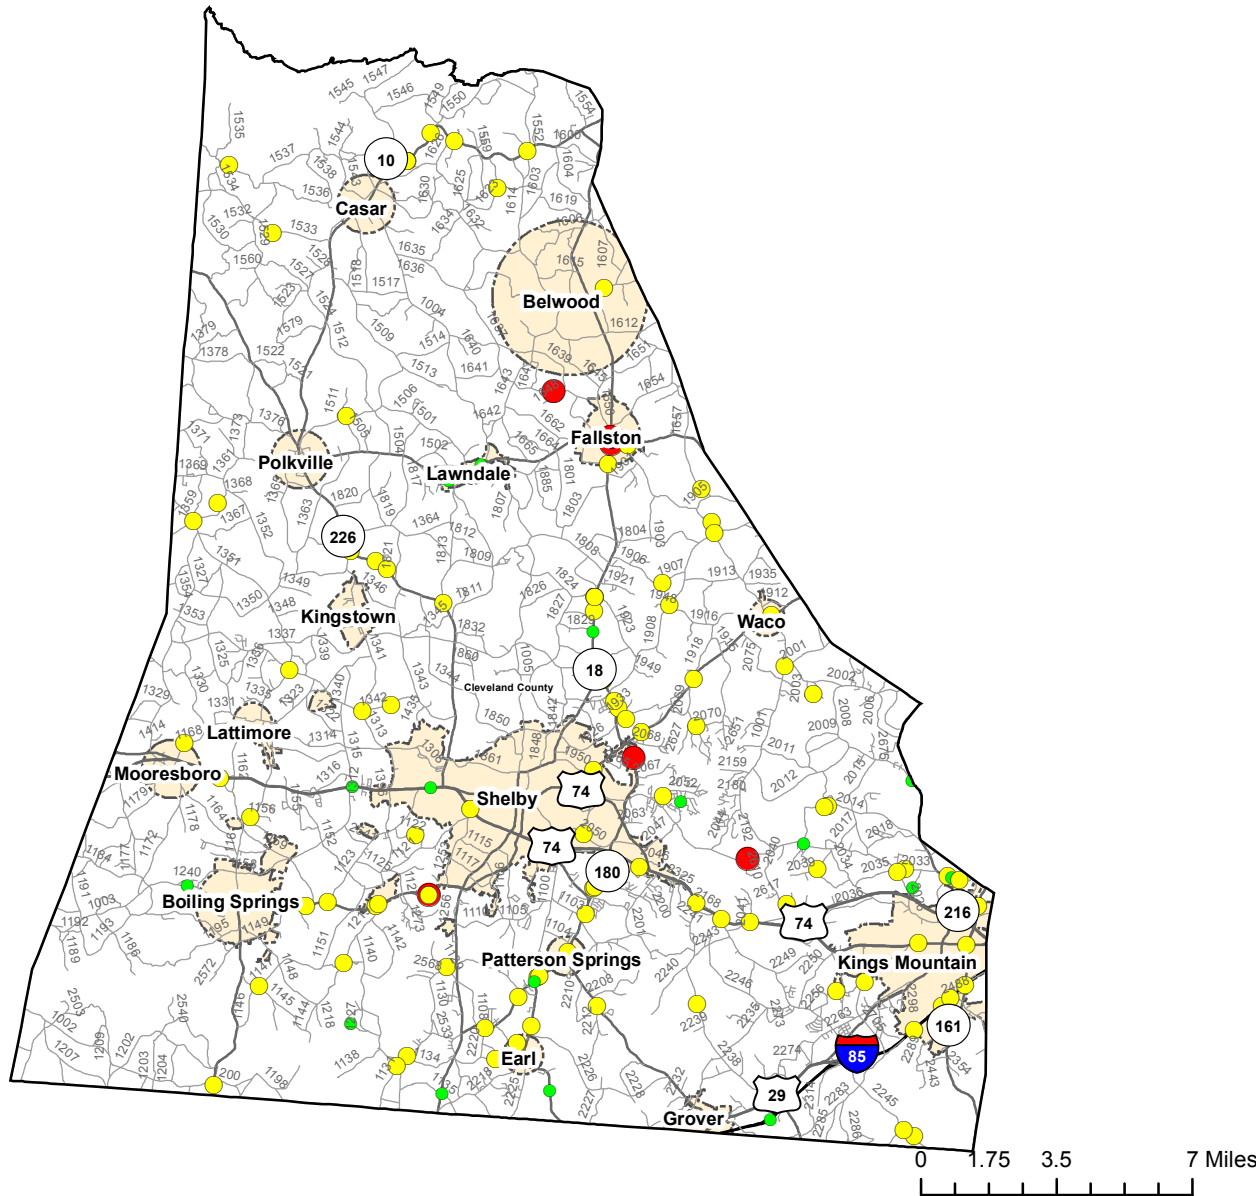

# Motorcycle Crash Locations in Cleveland County

### 2011-2015 Motorcycle Crashes

#### Crash Severity

- Fatal Crashes
- Injury Crashes
- Property Damage Only Crashes

Note: Motorcycle data only counts reportable crashes that occurred on a roadway.

Fatal Crashes	Injury Crashes	Property Damage Only Crashes	Total Crashes	Total Crashes Plotted	% of Crashes Plotted
6	184	34	224	127	57%