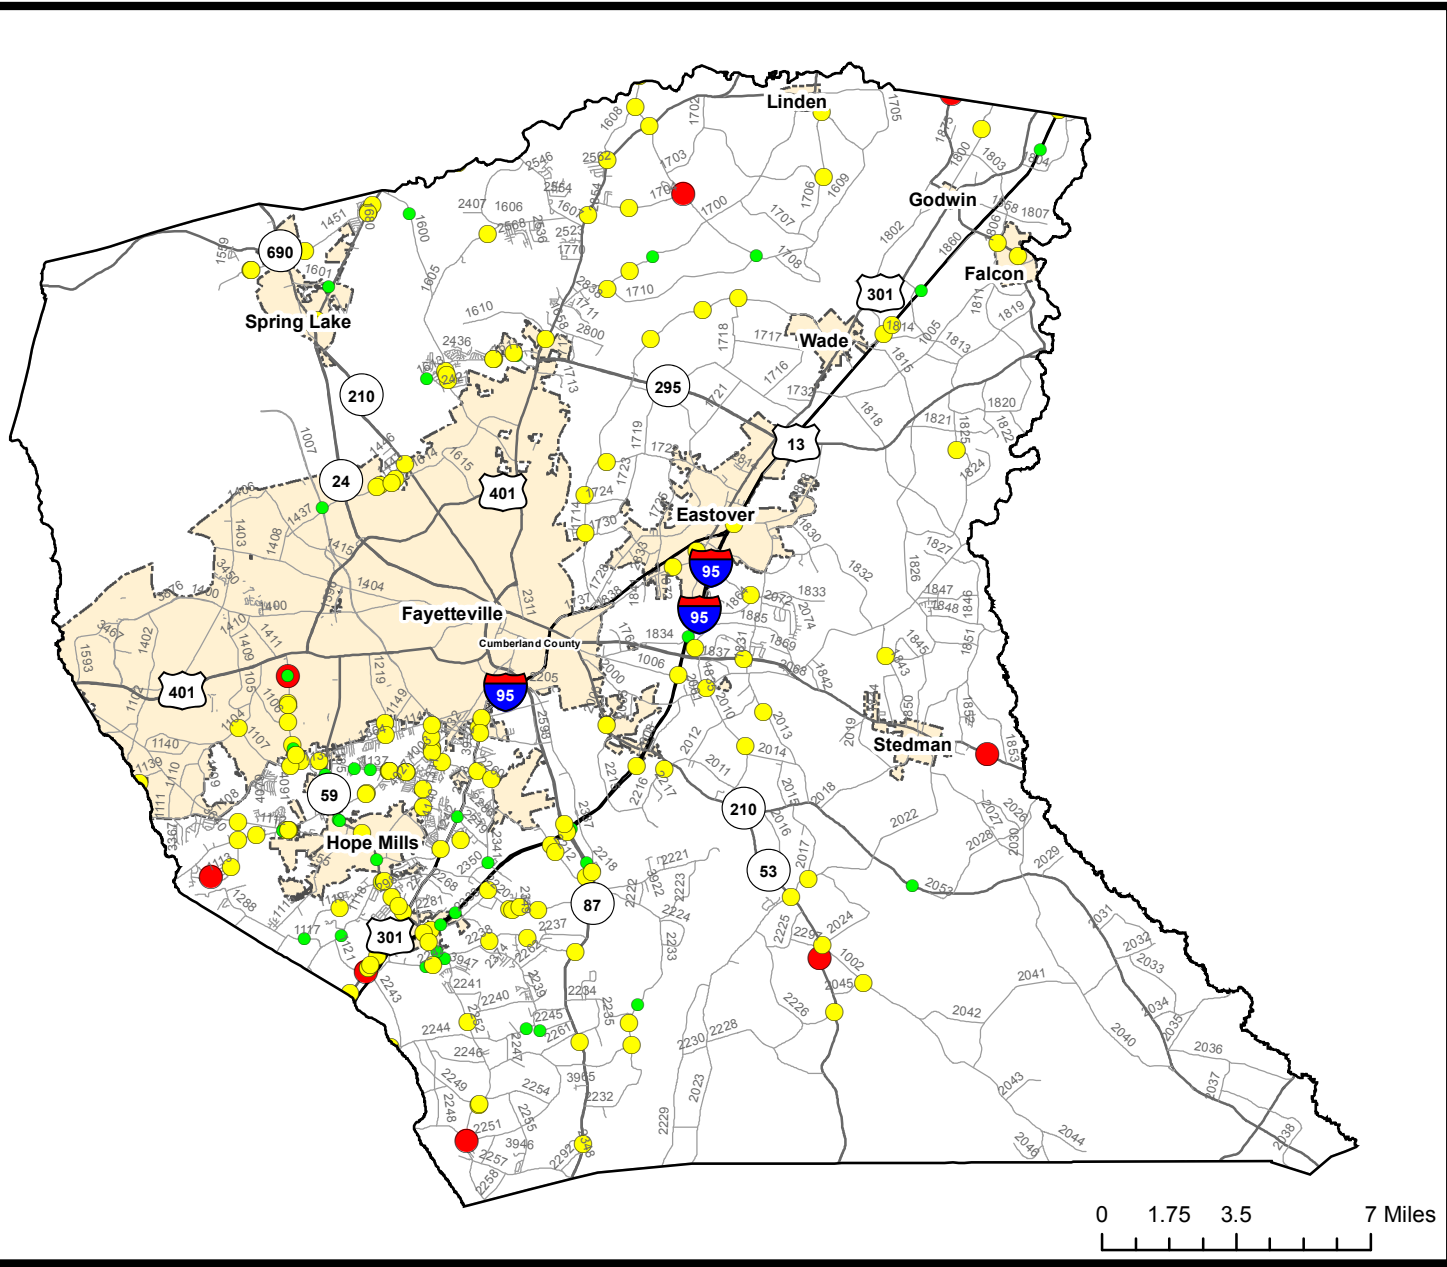

# Motorcycle Crash Locations in Cumberland County

### 2011-2015 Motorcycle Crashes

#### Crash Severity

- Fatal Crashes
- Injury Crashes
- Property Damage Only Crashes

Note: Motorcycle data only counts reportable crashes that occurred on a roadway.

Fatal Crashes	Injury Crashes	Property Damage Only Crashes	Total Crashes	Total Crashes Plotted	% of Crashes Plotted
41	788	180	1,009	194	19%