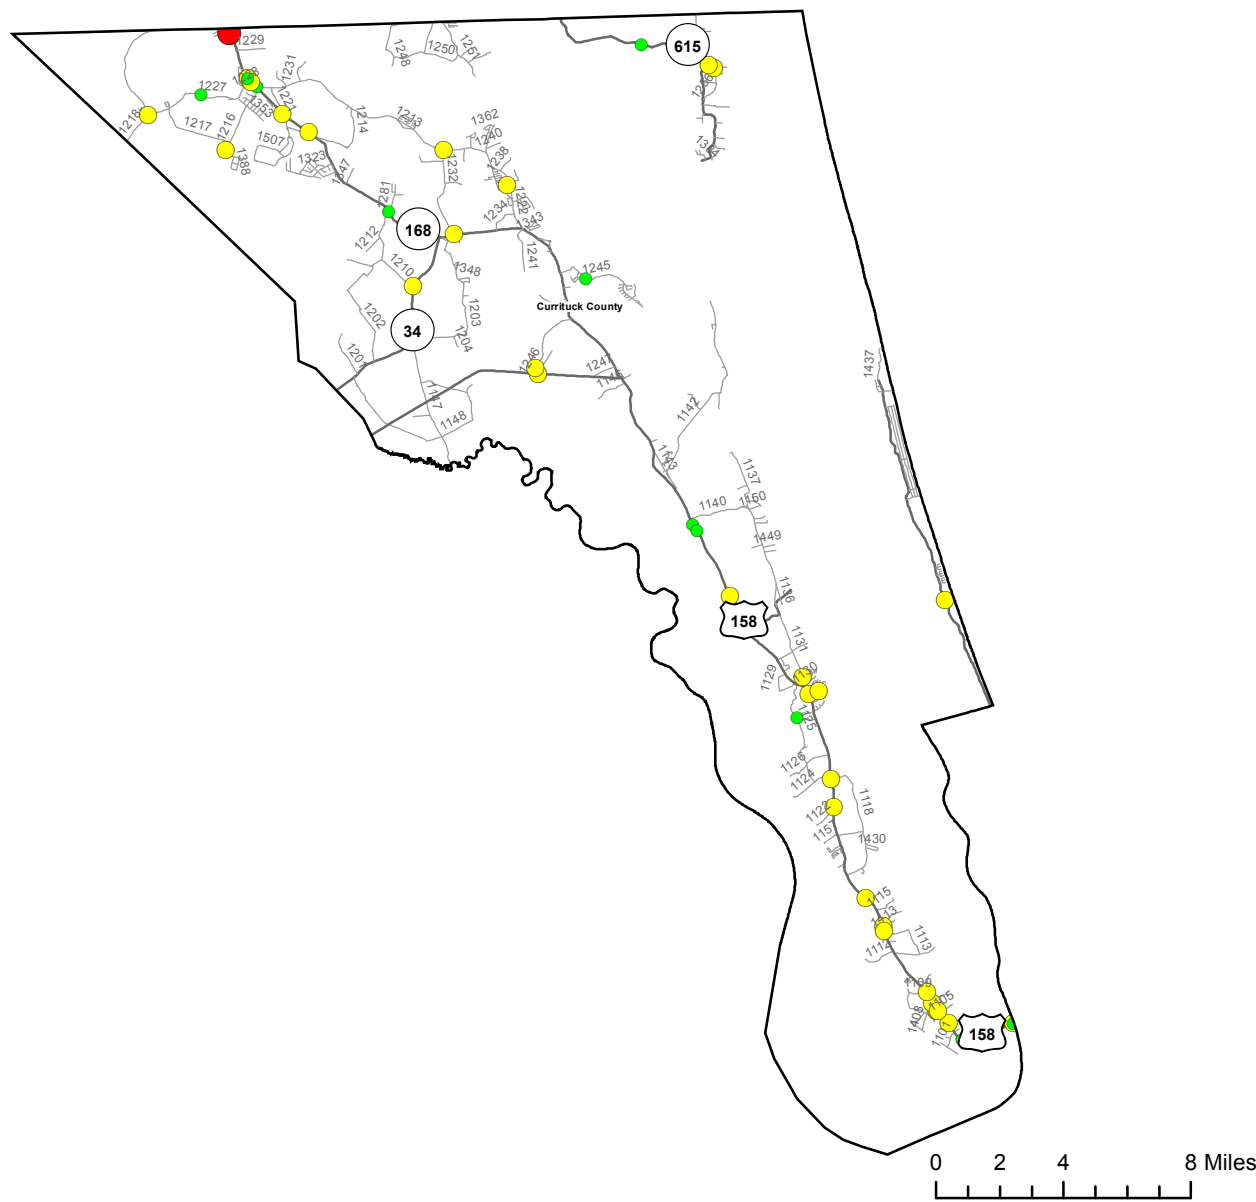

Motorcycle Crash Locations in Currituck County 1/1/2011 to 12/31/2015

2011-2015 Motorcycle Crashes

Crash Severity

- Fatal Crashes
- Injury Crashes
- Property Damage Only Crashes

Note: Motorcycle data only counts reportable crashes that occurred on a roadway.

Fatal Crashes	Injury Crashes	Property Damage Only Crashes	Total Crashes	Total Crashes Plotted	% of Crashes Plotted
2	40	12	54	44	81%

Prepared By:
North Carolina Department of Transportation
Division of Highways
Transportation Mobility and Safety Division