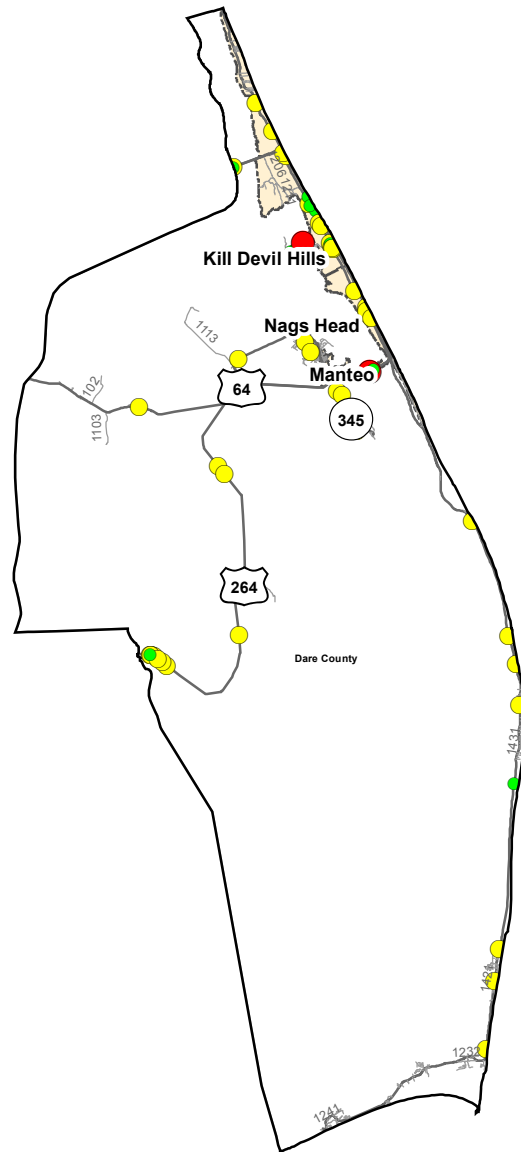

Motorcycle Crash Locations in Dare County 1/1/2011 to 12/31/2015

2011-2015 Motorcycle Crashes

Crash Severity

- Fatal Crashes
- Injury Crashes
- Property Damage Only Crashes

Note: Motorcycle data only counts reportable crashes that occurred on a roadway.

Fatal Crashes	Injury Crashes	Property Damage Only Crashes	Total Crashes	Total Crashes Plotted	% of Crashes Plotted
4	66	16	86	54	63%

Prepared By:
North Carolina Department of Transportation
Division of Highways
Transportation Mobility and Safety Division