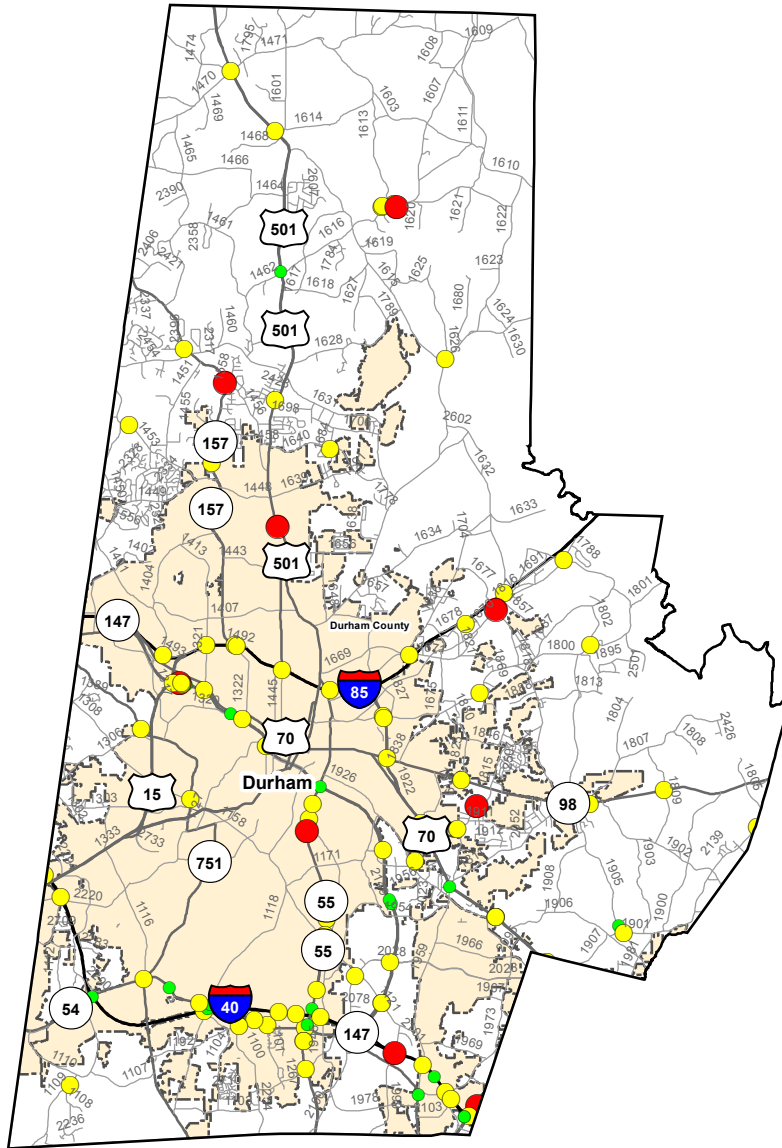

Motorcycle Crash Locations in Durham County 1/1/2011 to 12/31/2015

2011-2015 Motorcycle Crashes

Crash Severity

- Fatal Crashes
- Injury Crashes
- Property Damage Only Crashes

Note: Motorcycle data only counts reportable crashes that occurred on a roadway.

Fatal Crashes	Injury Crashes	Property Damage Only Crashes	Total Crashes	Total Crashes Plotted	% of Crashes Plotted
16	344	102	462	108	23%

Prepared By:
North Carolina Department of Transportation
Division of Highways
Transportation Mobility and Safety Division