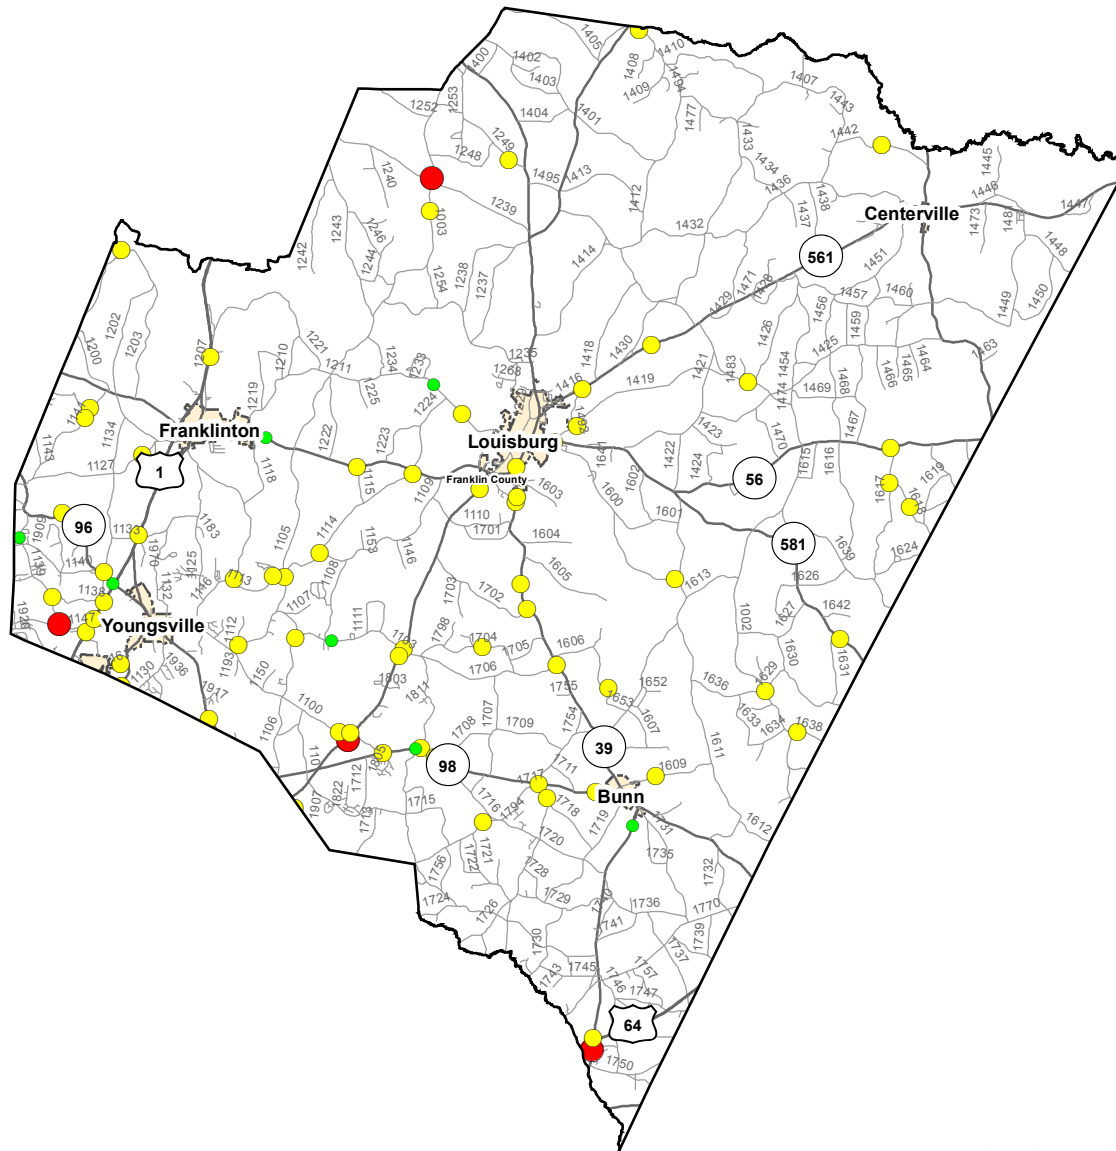

Motorcycle Crash Locations in Franklin County 1/1/2011 to 12/31/2015

2011-2015 Motorcycle Crashes

Crash Severity

- Fatal Crashes
- Injury Crashes
- Property Damage Only Crashes

Note: Motorcycle data only counts reportable crashes that occurred on a roadway.

0 1.75 3.5 7 Miles

Fatal Crashes	Injury Crashes	Property Damage Only Crashes	Total Crashes	Total Crashes Plotted	% of Crashes Plotted
4	71	10	85	73	86%

Prepared By:
North Carolina Department of Transportation
Division of Highways
Transportation Mobility and Safety Division