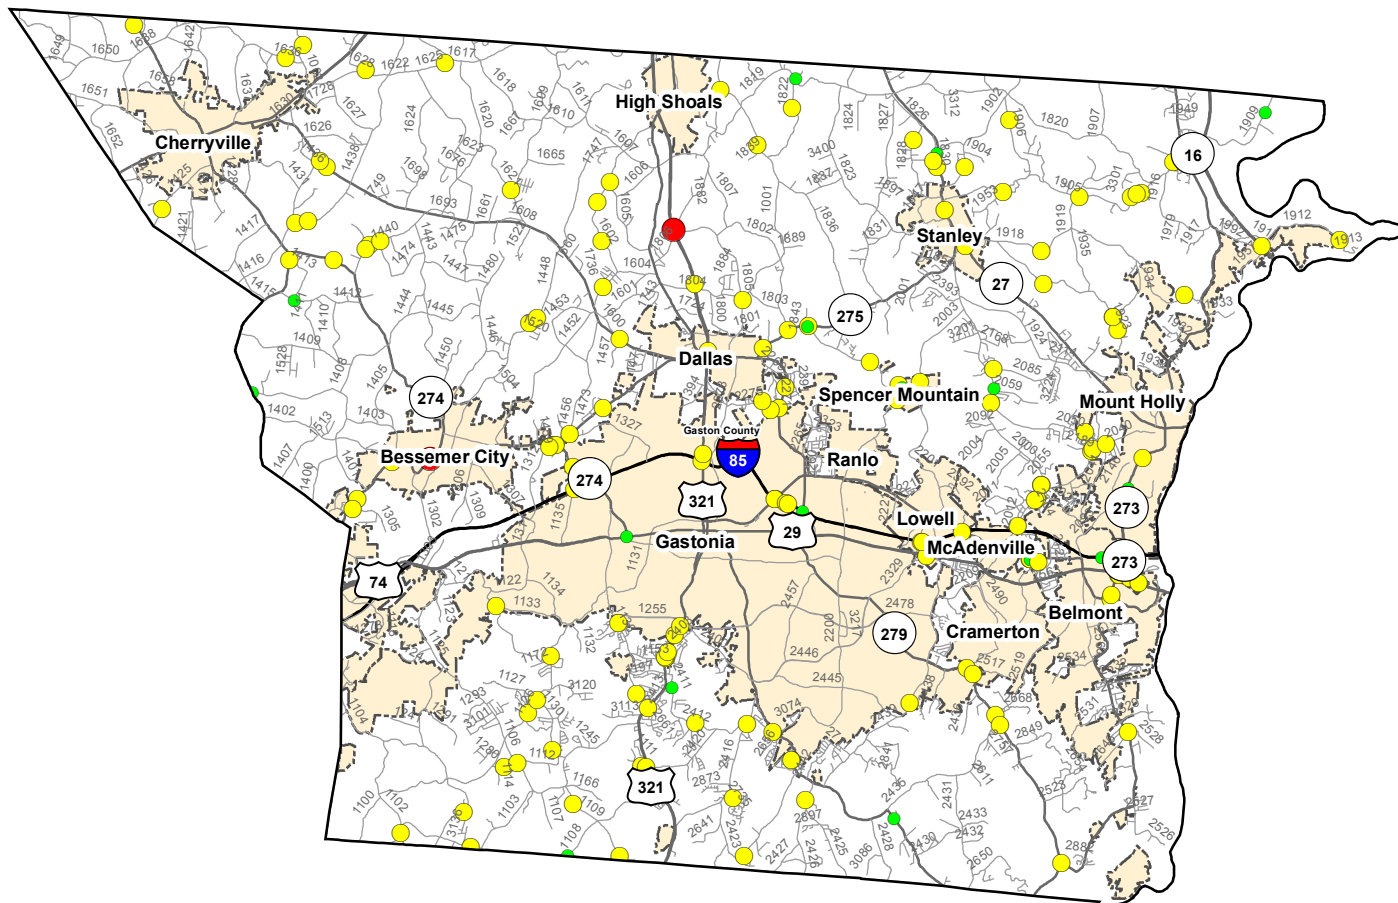

Motorcycle Crash Locations in Gaston County 1/1/2011 to 12/31/2015

2011-2015 Motorcycle Crashes

Crash Severity

- Fatal Crashes
- Injury Crashes
- Property Damage Only Crashes

Note: Motorcycle data only counts reportable crashes that occurred on a roadway.

0 1.25 2.5 5 Miles

Fatal Crashes	Injury Crashes	Property Damage Only Crashes	Total Crashes	Total Crashes Plotted	% of Crashes Plotted
8	384	49	441	166	38%

Prepared By:
North Carolina Department of Transportation
Division of Highways
Transportation Mobility and Safety Division