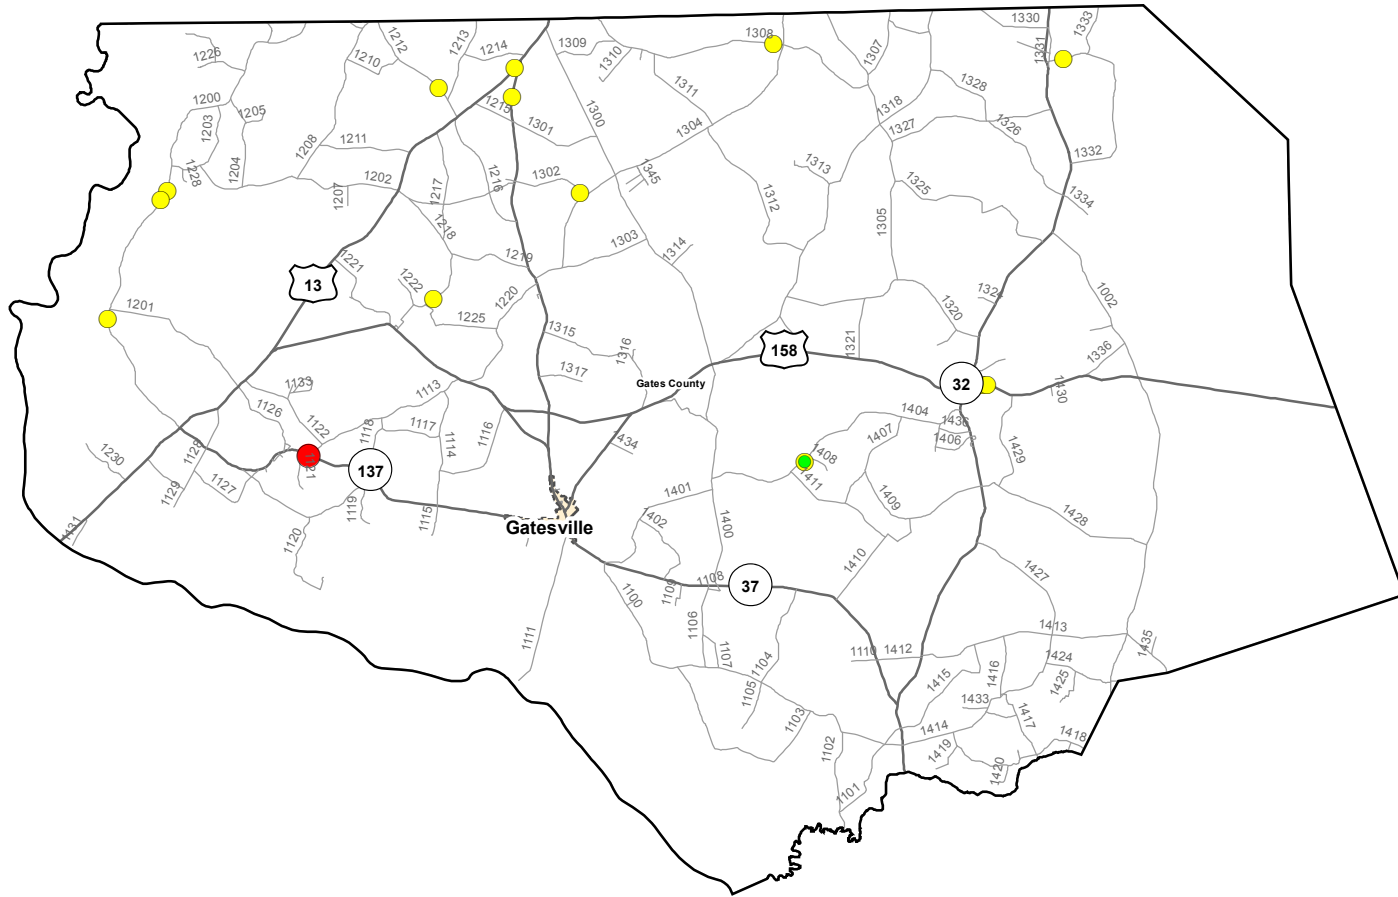

Motorcycle Crash Locations in Gates County

1/1/2011 to 12/31/2015

2011-2015 Motorcycle Crashes

Crash Severity

- Fatal Crashes
- Injury Crashes
- Property Damage Only Crashes

Note: Motorcycle data only counts reportable crashes that occurred on a roadway.

Fatal Crashes	Injury Crashes	Property Damage Only Crashes	Total Crashes	Total Crashes Plotted	% of Crashes Plotted
1	19	2	22	18	82%

Prepared By:
 North Carolina Department of Transportation
 Division of Highways
 Transportation Mobility and Safety Division