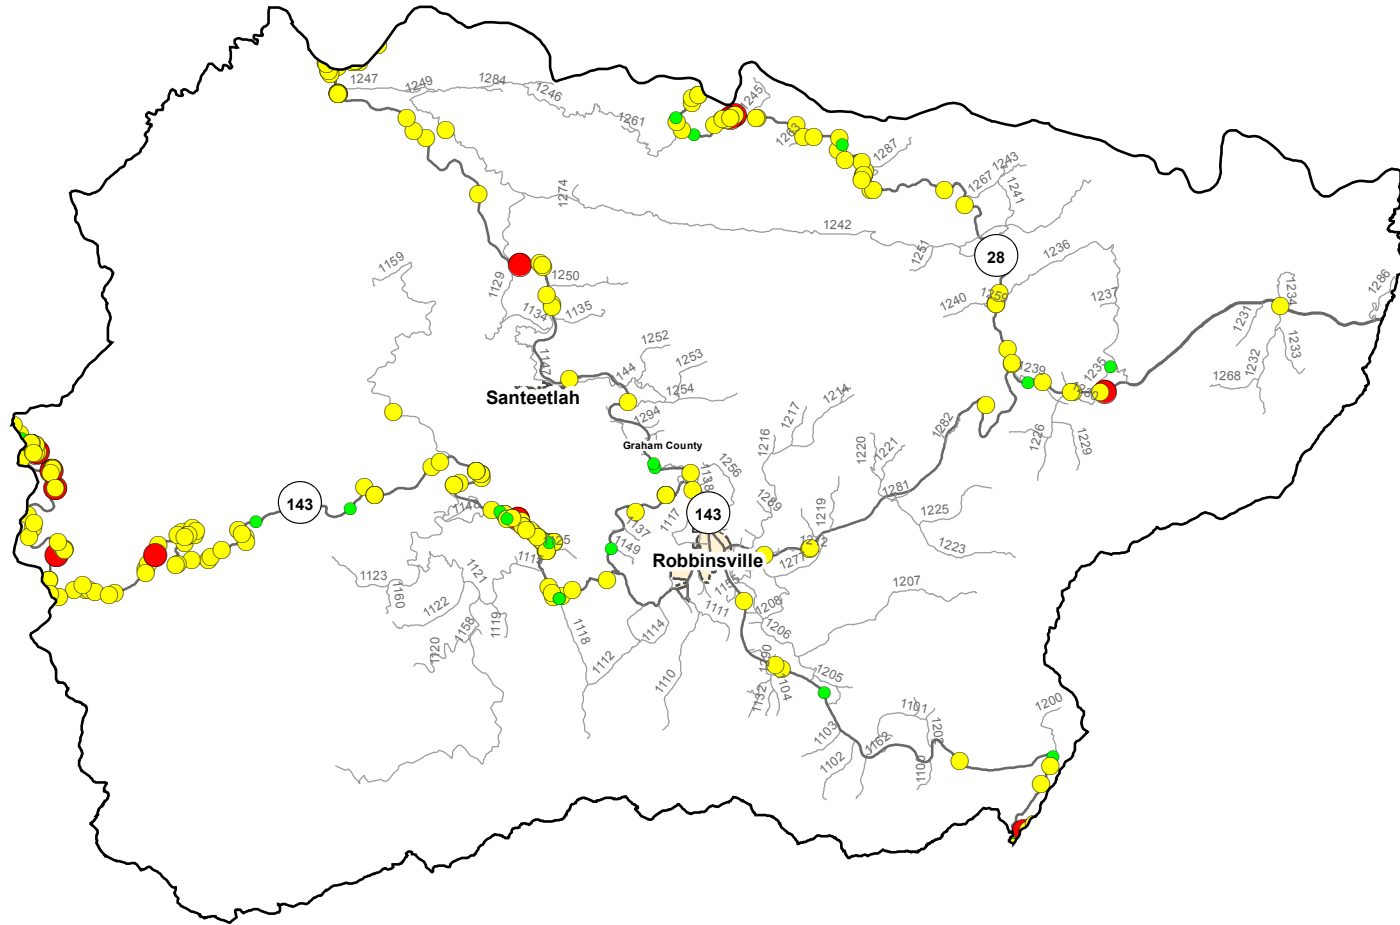

Motorcycle Crash Locations in Graham County 1/1/2011 to 12/31/2015

2011-2015 Motorcycle Crashes

Crash Severity

- Fatal Crashes
- Injury Crashes
- Property Damage Only Crashes

Note: Motorcycle data only counts reportable crashes that occurred on a roadway.

Fatal Crashes	Injury Crashes	Property Damage Only Crashes	Total Crashes	Total Crashes Plotted	% of Crashes Plotted
11	258	46	315	280	89%

Prepared By:
North Carolina Department of Transportation
Division of Highways
Transportation Mobility and Safety Division