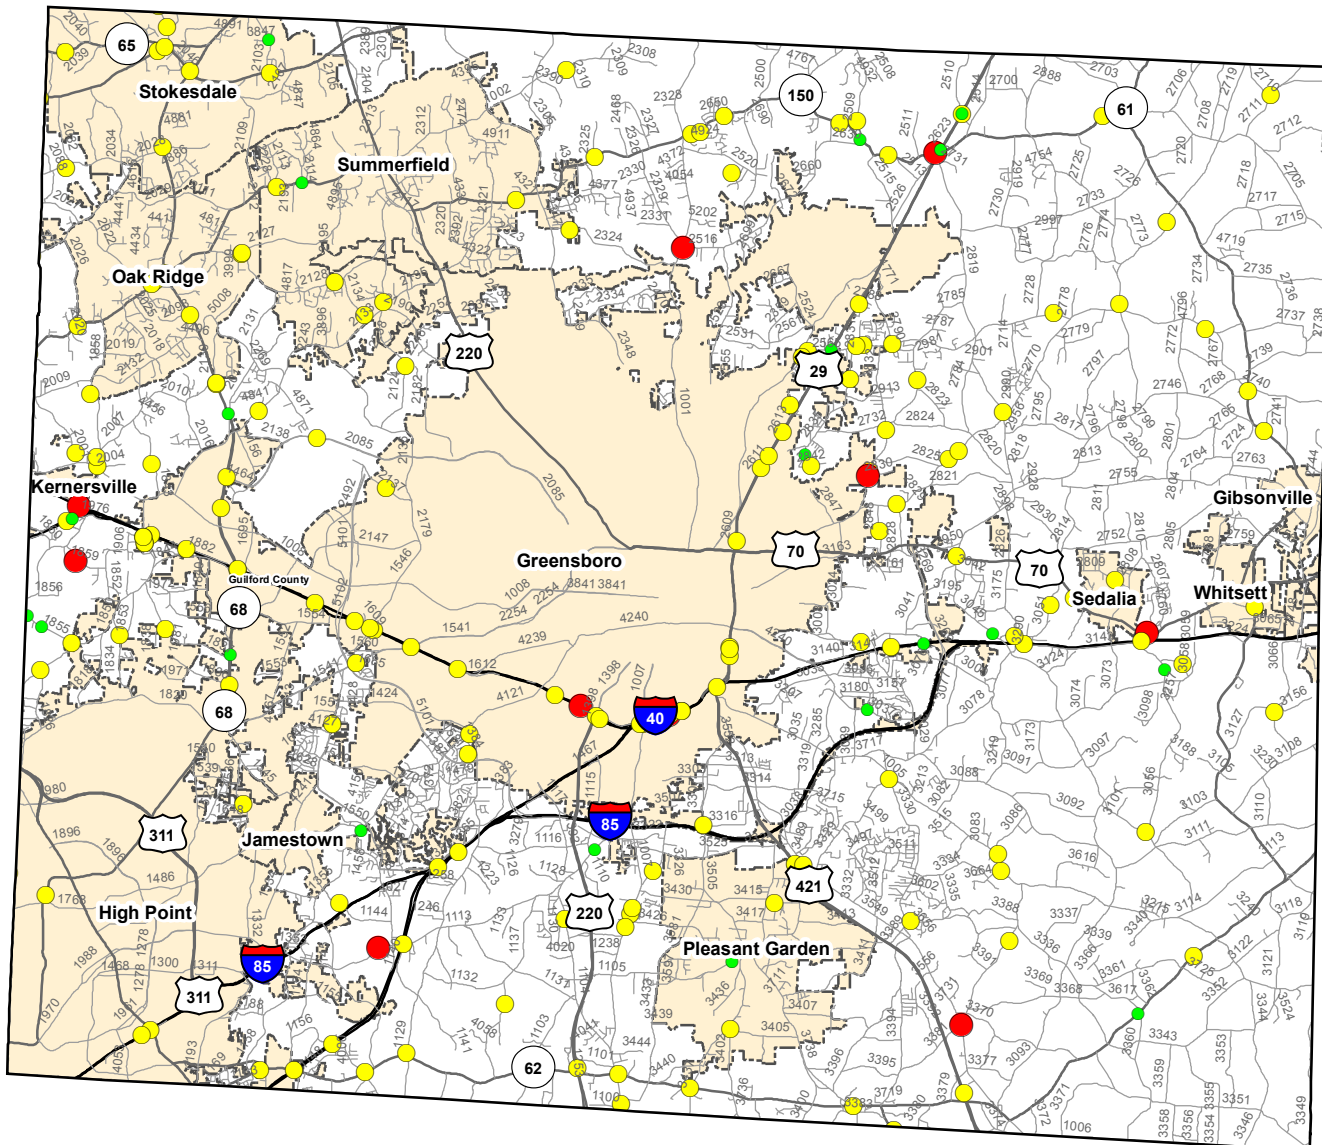

# Motorcycle Crash Locations in Guilford County 1/1/2011 to 12/31/2015

## 2011-2015 Motorcycle Crashes

### Crash Severity

- Fatal Crashes
- Injury Crashes
- Property Damage Only Crashes

Note: Motorcycle data only counts reportable crashes that occurred on a roadway.

Fatal Crashes	Injury Crashes	Property Damage Only Crashes	Total Crashes	Total Crashes Plotted	% of Crashes Plotted
28	652	83	763	197	26%

Prepared By:  
North Carolina Department of Transportation  
Division of Highways  
Transportation Mobility and Safety Division