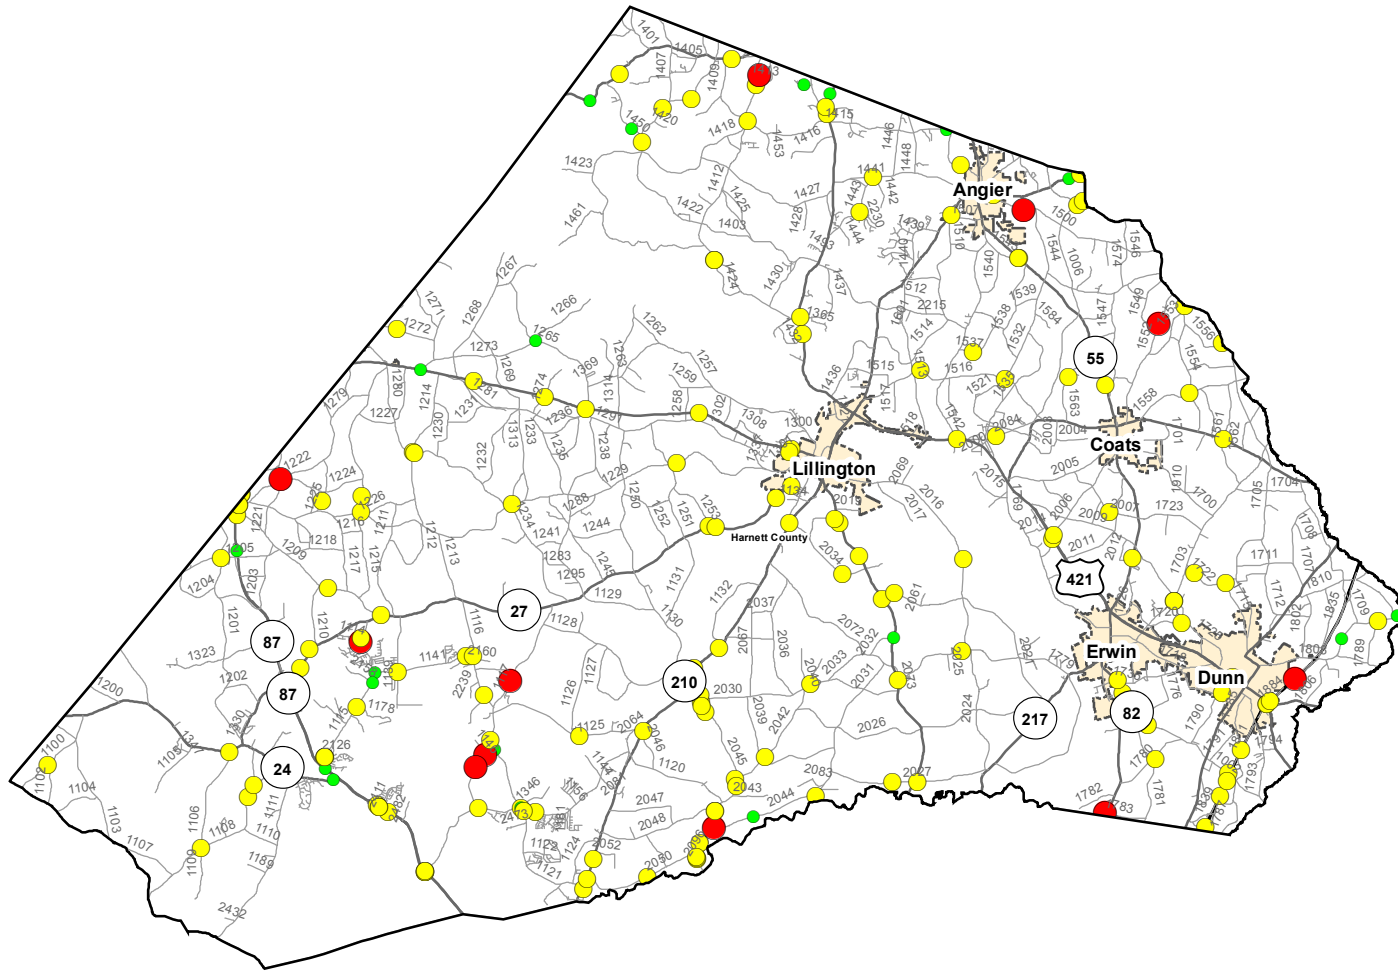

# Motorcycle Crash Locations in Harnett County

## 1/1/2011 to 12/31/2015

### 2011-2015 Motorcycle Crashes

#### Crash Severity

- Fatal Crashes
- Injury Crashes
- Property Damage Only Crashes

Note: Motorcycle data only counts reportable crashes that occurred on a roadway.

0 1.75 3.5 7 Miles

Fatal Crashes	Injury Crashes	Property Damage Only Crashes	Total Crashes	Total Crashes Plotted	% of Crashes Plotted
11	201	30	242	189	78%