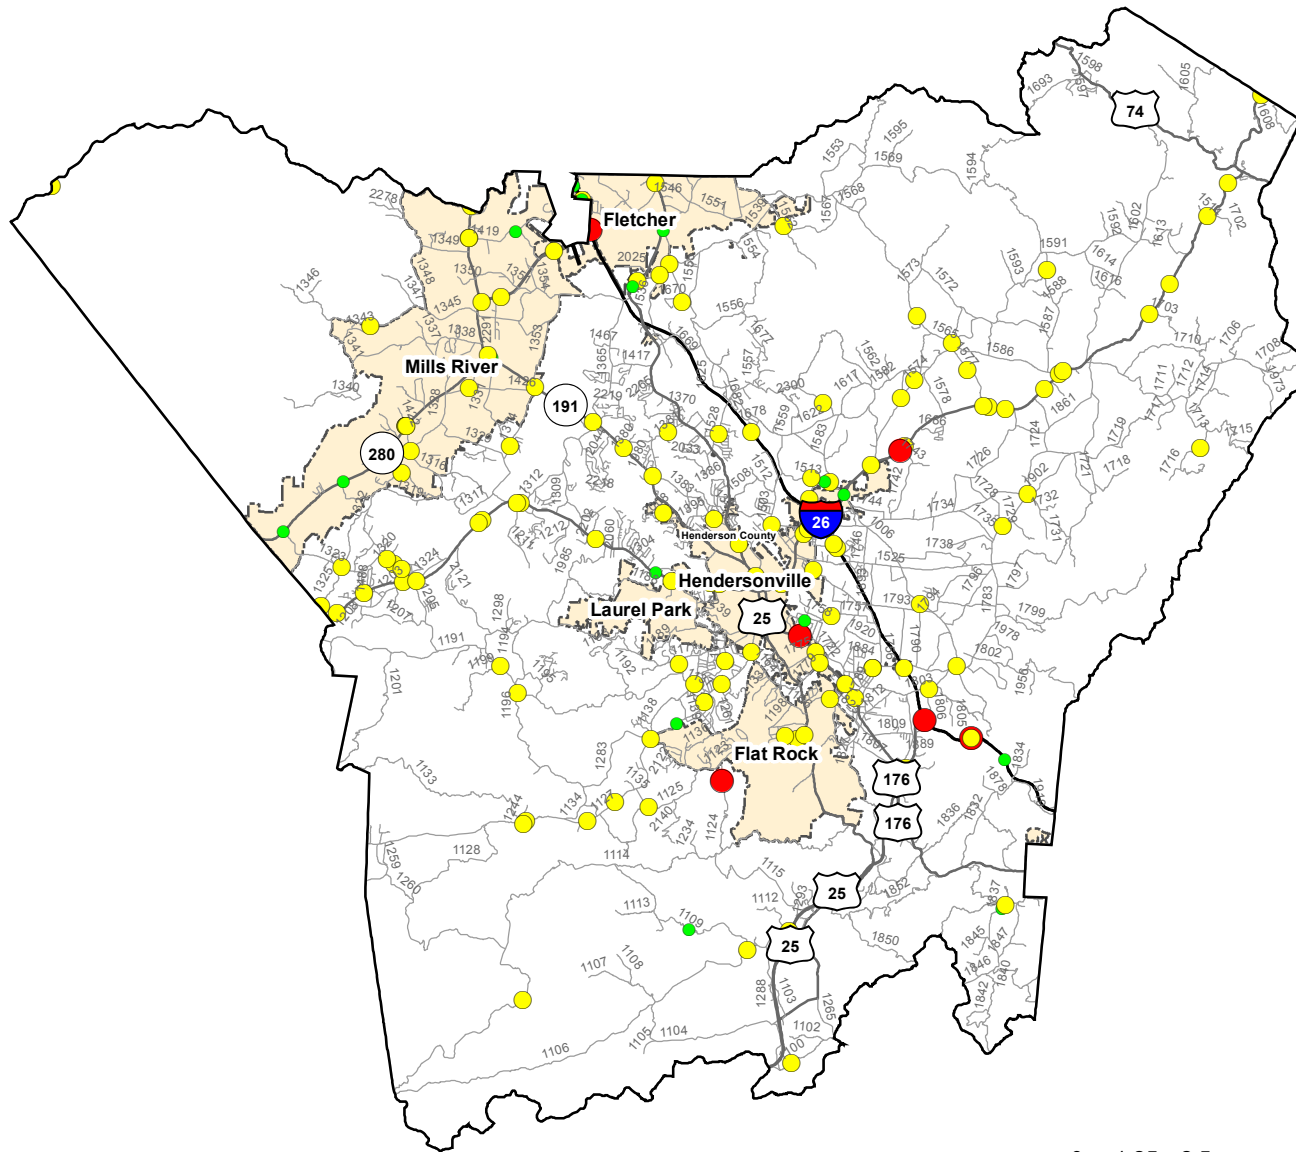

# Motorcycle Crash Locations in Henderson County 1/1/2011 to 12/31/2015

## 2011-2015 Motorcycle Crashes

### Crash Severity

- Fatal Crashes
- Injury Crashes
- Property Damage Only Crashes

Note: Motorcycle data only counts reportable crashes that occurred on a roadway.

0 1.25 2.5 5 Miles

Fatal Crashes	Injury Crashes	Property Damage Only Crashes	Total Crashes	Total Crashes Plotted	% of Crashes Plotted
7	198	28	233	144	62%

Prepared By:  
North Carolina Department of Transportation  
Division of Highways  
Transportation Mobility and Safety Division