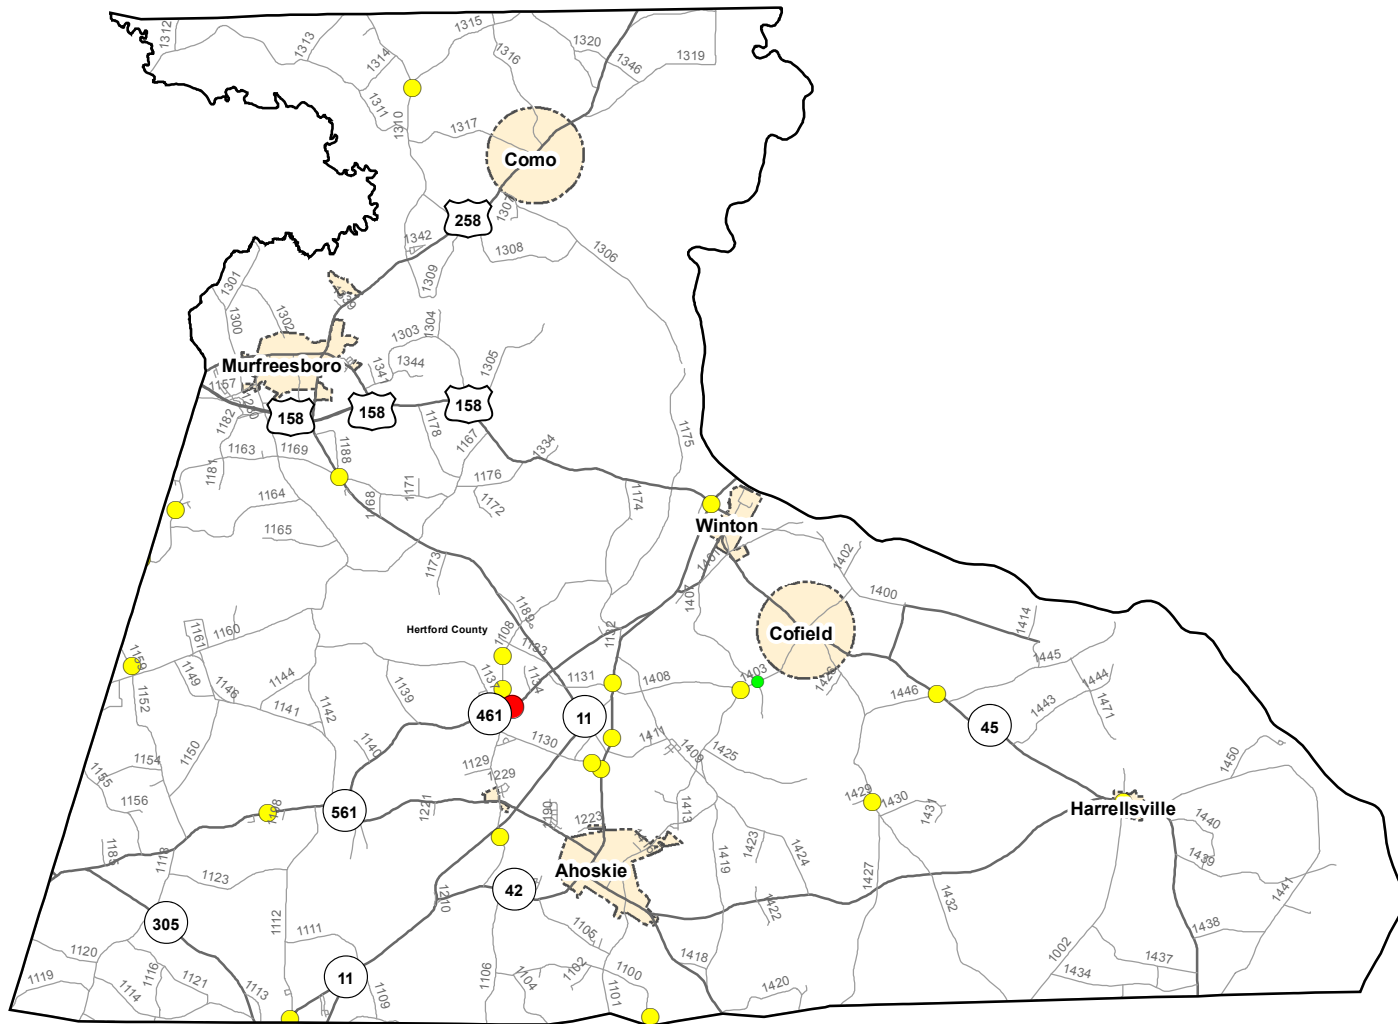

Motorcycle Crash Locations in Hertford County 1/1/2011 to 12/31/2015

2011-2015 Motorcycle Crashes

Crash Severity

- Fatal Crashes
- Injury Crashes
- Property Damage Only Crashes

Note: Motorcycle data only counts reportable crashes that occurred on a roadway.

0 1.25 2.5 5 Miles

Fatal Crashes	Injury Crashes	Property Damage Only Crashes	Total Crashes	Total Crashes Plotted	% of Crashes Plotted
1	29	2	32	22	69%

Prepared By:
North Carolina Department of Transportation
Division of Highways
Transportation Mobility and Safety Division