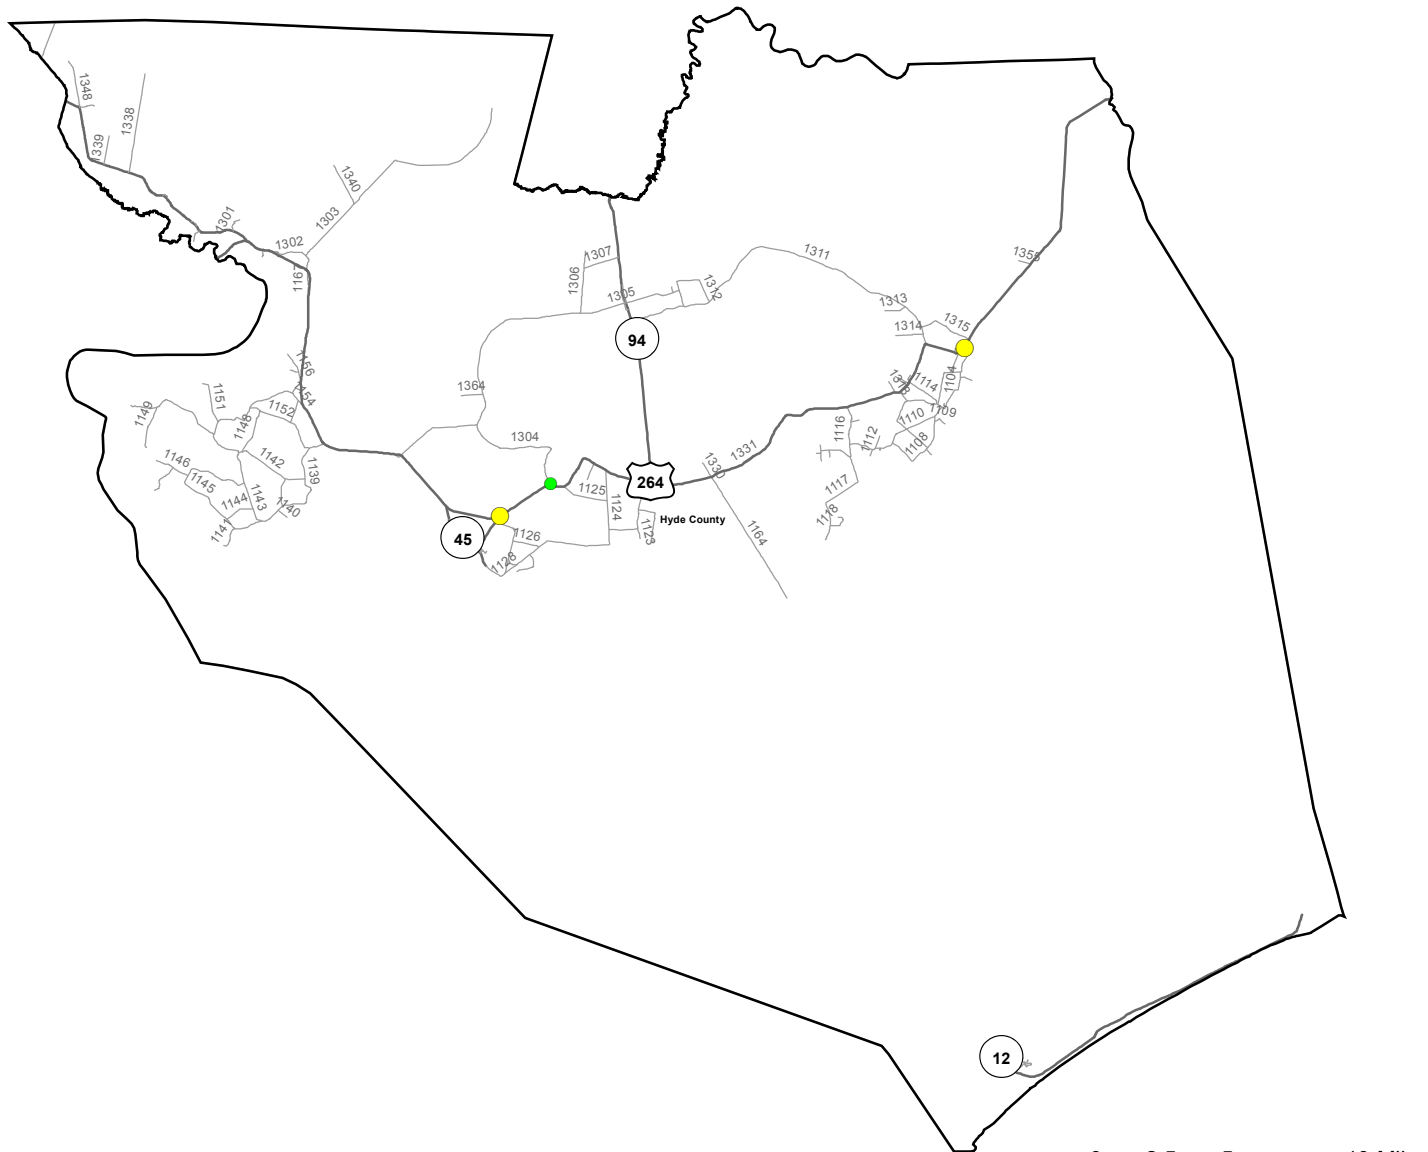

Motorcycle Crash Locations in Hyde County

1/1/2011 to 12/31/2015

2011-2015 Motorcycle Crashes

Crash Severity

- Fatal Crashes
- Injury Crashes
- Property Damage Only Crashes

Note: Motorcycle data only counts reportable crashes that occurred on a roadway.

Fatal Crashes	Injury Crashes	Property Damage Only Crashes	Total Crashes	Total Crashes Plotted	% of Crashes Plotted
0	5	1	6	4	67%

Prepared By:
 North Carolina Department of Transportation
 Division of Highways
 Transportation Mobility and Safety Division