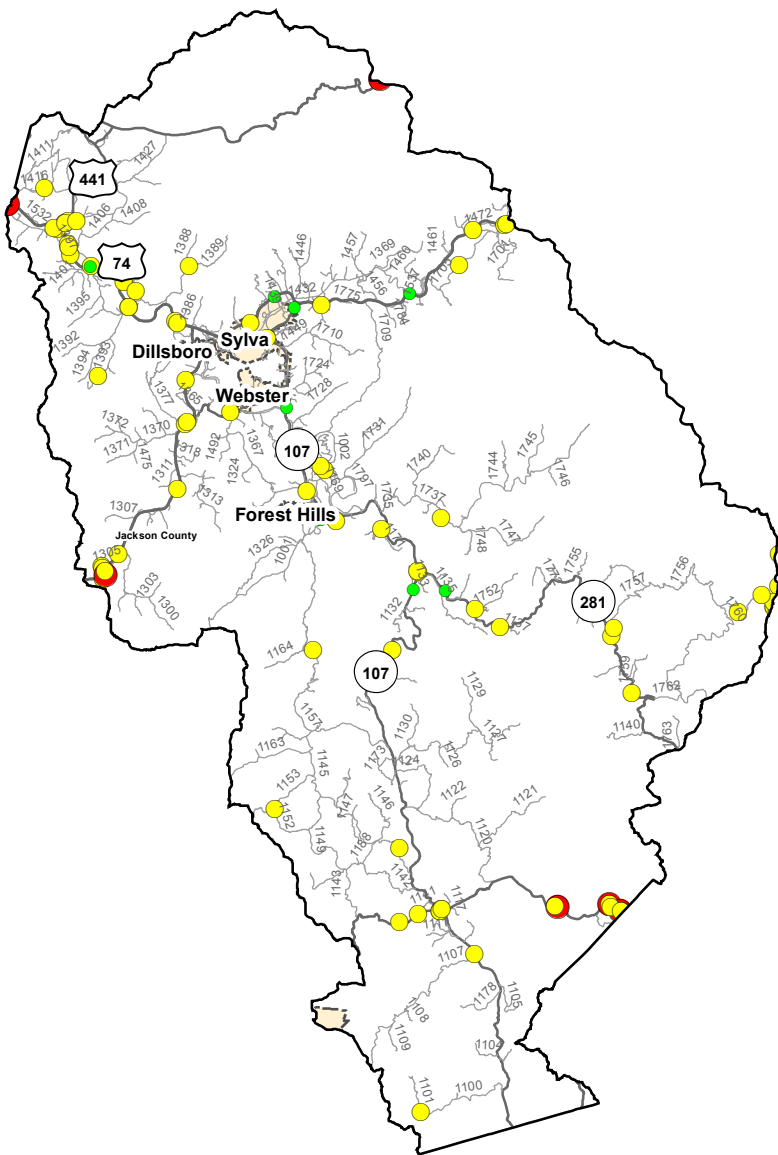

# Motorcycle Crash Locations in Jackson County 1/1/2011 to 12/31/2015

## 2011-2015 Motorcycle Crashes

### Crash Severity

- Fatal Crashes
- Injury Crashes
- Property Damage Only Crashes

Note: Motorcycle data only counts reportable crashes that occurred on a roadway.

0 2 4 8 Miles

Fatal Crashes	Injury Crashes	Property Damage Only Crashes	Total Crashes	Total Crashes Plotted	% of Crashes Plotted
8	103	14	125	90	72%

Prepared By:  
North Carolina Department of Transportation  
Division of Highways  
Transportation Mobility and Safety Division