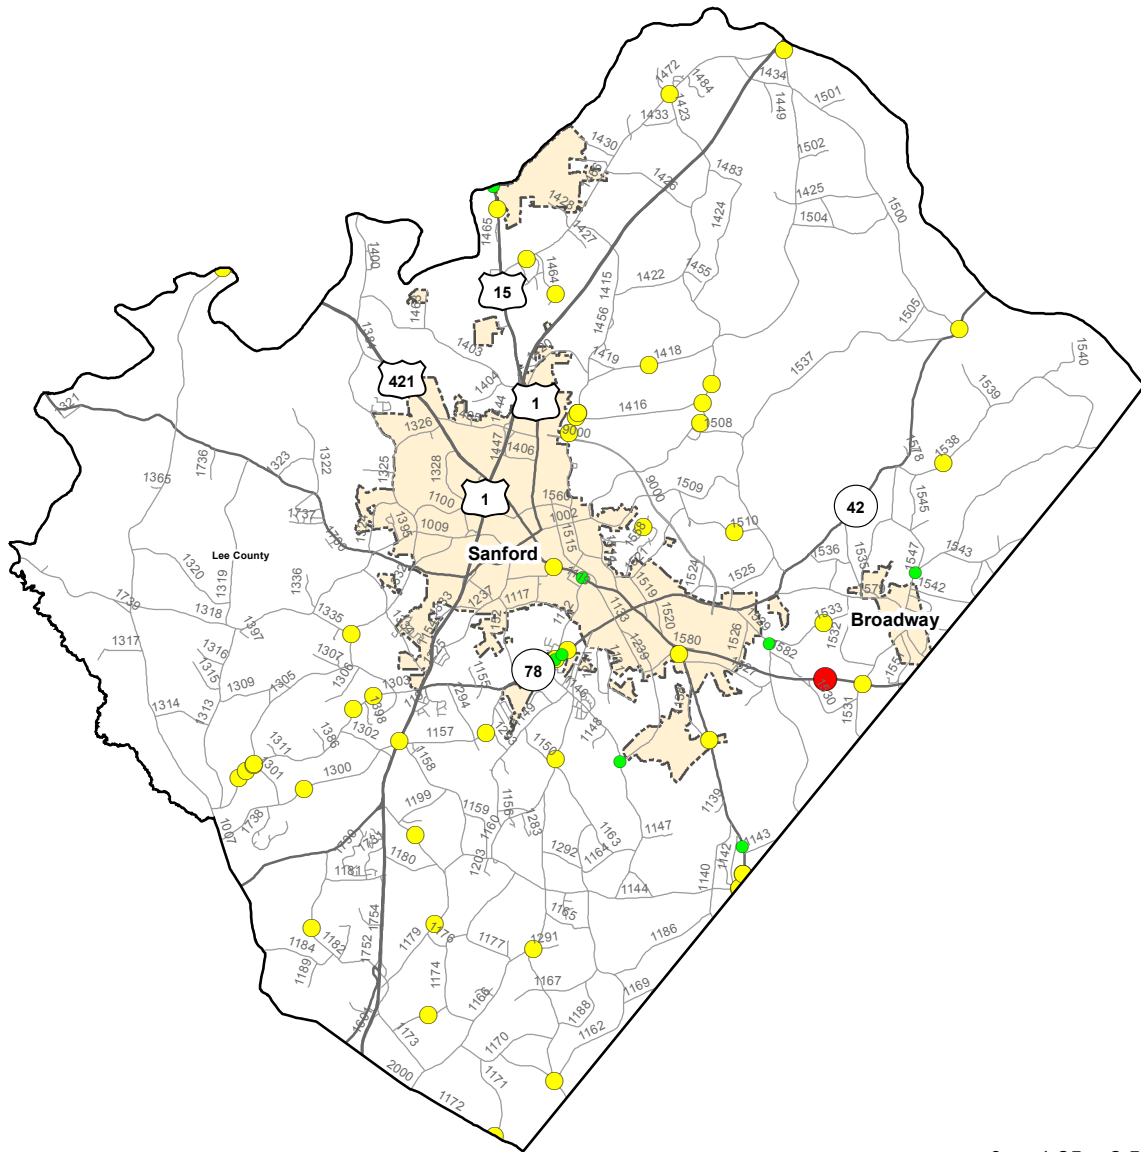

# Motorcycle Crash Locations in Lee County

### 2011-2015 Motorcycle Crashes

#### Crash Severity

- Fatal Crashes
- Injury Crashes
- Property Damage Only Crashes

Note: Motorcycle data only counts reportable crashes that occurred on a roadway.

Fatal Crashes	Injury Crashes	Property Damage Only Crashes	Total Crashes	Total Crashes Plotted	% of Crashes Plotted
1	92	19	112	55	49%