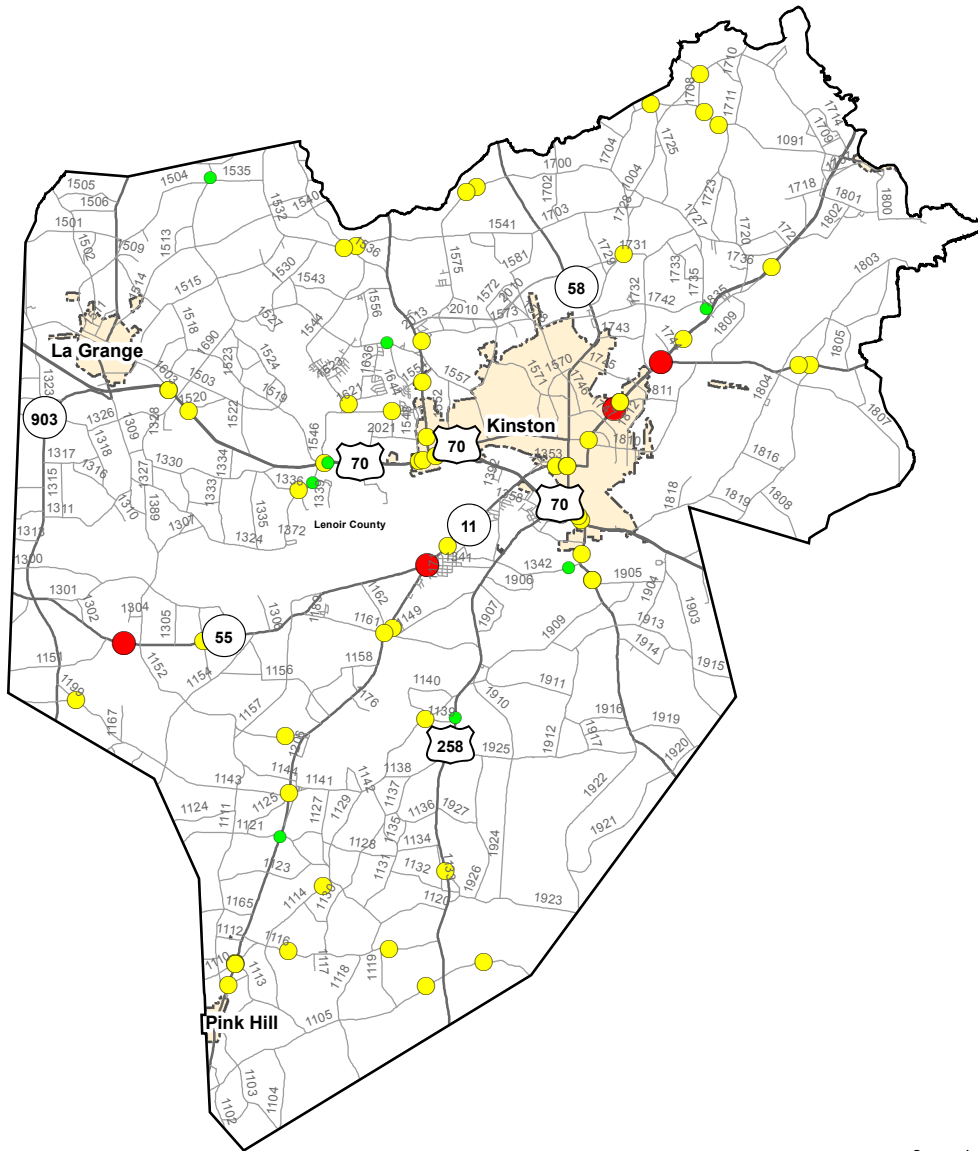

Motorcycle Crash Locations in Lenoir County 1/1/2011 to 12/31/2015

2011-2015 Motorcycle Crashes

Crash Severity

- Fatal Crashes
- Injury Crashes
- Property Damage Only Crashes

Note: Motorcycle data only counts reportable crashes that occurred on a roadway.

0 1.5 3 6 Miles

Fatal Crashes	Injury Crashes	Property Damage Only Crashes	Total Crashes	Total Crashes Plotted	% of Crashes Plotted
5	77	9	91	68	75%

Prepared By:
North Carolina Department of Transportation
Division of Highways
Transportation Mobility and Safety Division