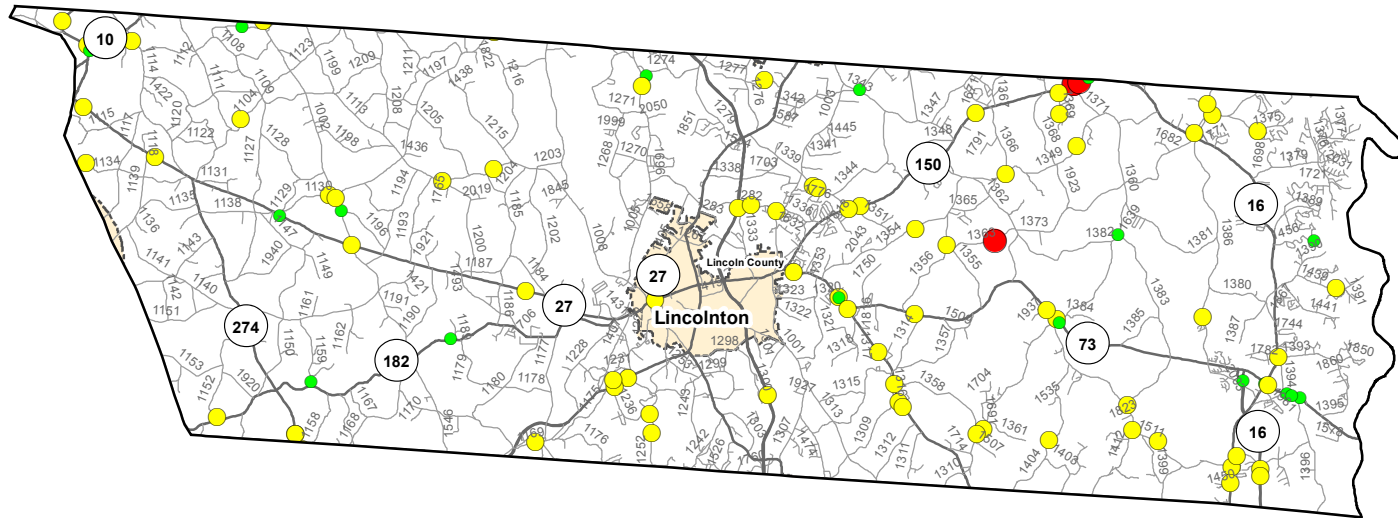

Motorcycle Crash Locations in Lincoln County 1/1/2011 to 12/31/2015

2011-2015 Motorcycle Crashes

Crash Severity

- Fatal Crashes
- Injury Crashes
- Property Damage Only Crashes

Note: Motorcycle data only counts reportable crashes that occurred on a roadway.

| Fatal Crashes | Injury Crashes | Property Damage Only Crashes | Total Crashes | Total Crashes Plotted | % of Crashes Plotted |
|---------------|----------------|------------------------------|---------------|-----------------------|----------------------|
| 4 | 123 | 31 | 158 | 92 | 58% |

Prepared By:
North Carolina Department of Transportation
Division of Highways
Transportation Mobility and Safety Division