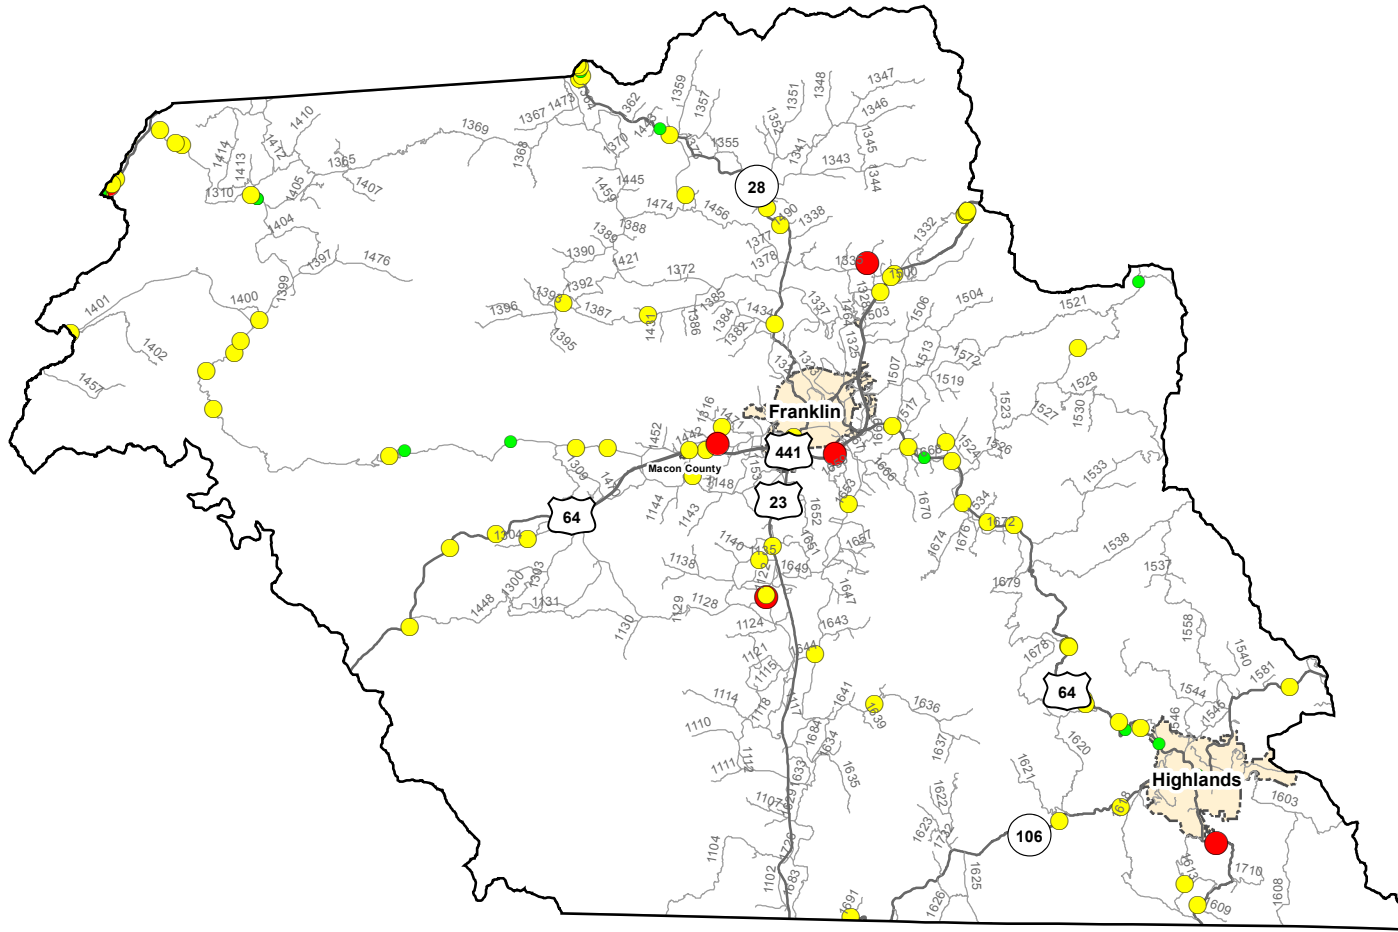

Motorcycle Crash Locations in Macon County

1/1/2011 to 12/31/2015

2011-2015 Motorcycle Crashes

Crash Severity

- Fatal Crashes
- Injury Crashes
- Property Damage Only Crashes

Note: Motorcycle data only counts reportable crashes that occurred on a roadway.

0 1.5 3 6 Miles

Fatal Crashes	Injury Crashes	Property Damage Only Crashes	Total Crashes	Total Crashes Plotted	% of Crashes Plotted
6	118	25	149	93	62%

Prepared By:
 North Carolina Department of Transportation
 Division of Highways
 Transportation Mobility and Safety Division