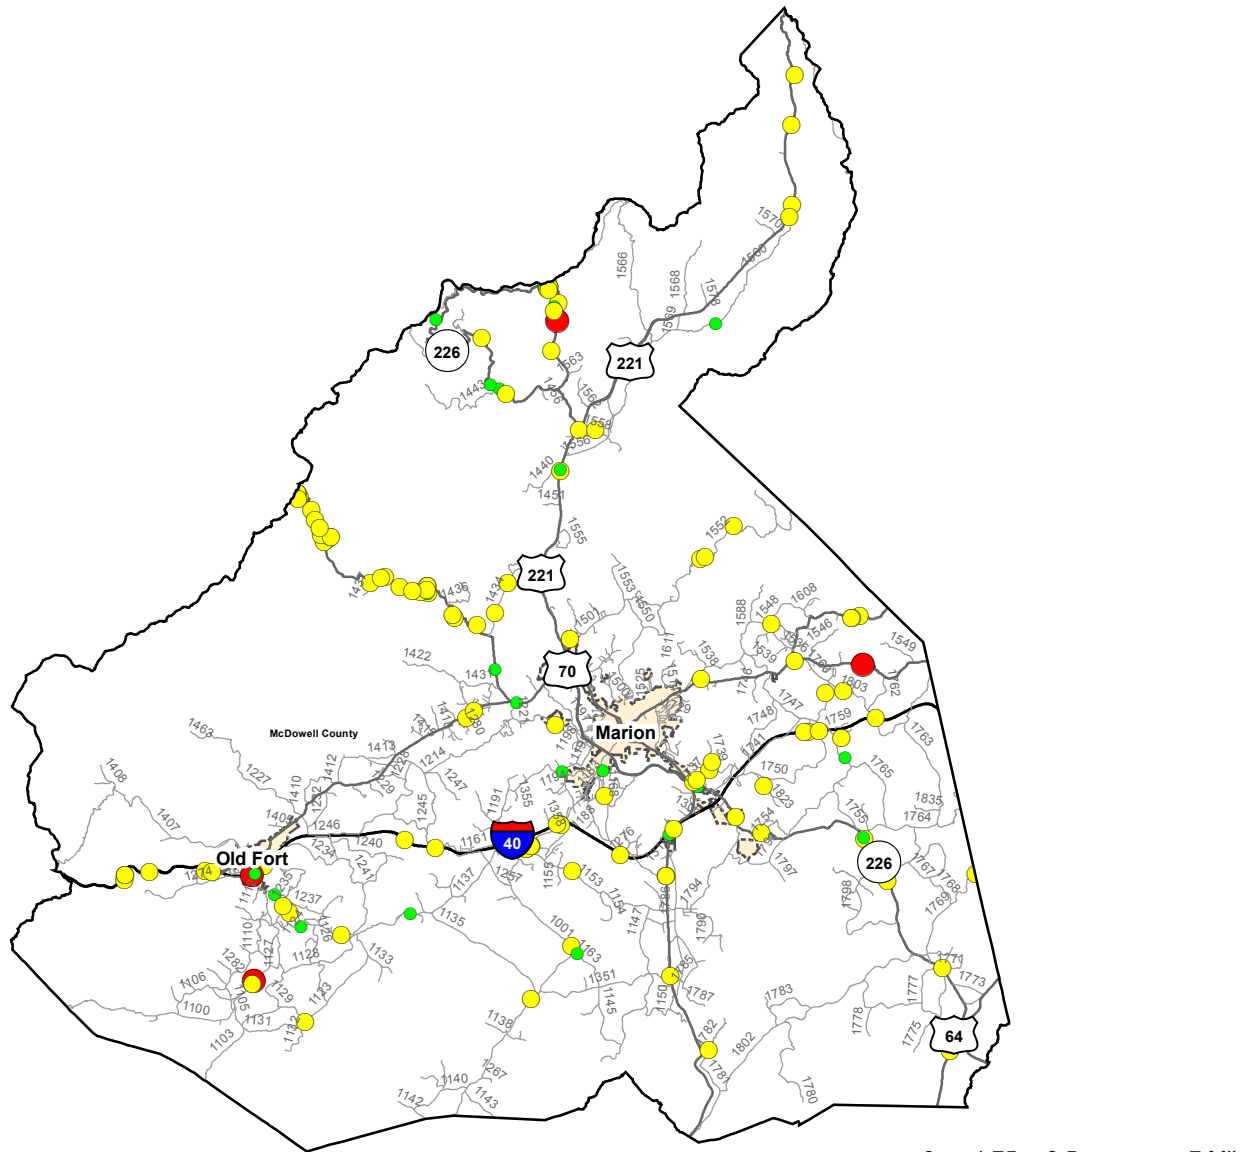

# Motorcycle Crash Locations in McDowell County 1/1/2011 to 12/31/2015

## 2011-2015 Motorcycle Crashes

### Crash Severity

- Fatal Crashes
- Injury Crashes
- Property Damage Only Crashes

Note: Motorcycle data only counts reportable crashes that occurred on a roadway.

0 1.75 3.5 7 Miles

Fatal Crashes	Injury Crashes	Property Damage Only Crashes	Total Crashes	Total Crashes Plotted	% of Crashes Plotted
6	153	41	200	142	71%

Prepared By:  
North Carolina Department of Transportation  
Division of Highways  
Transportation Mobility and Safety Division