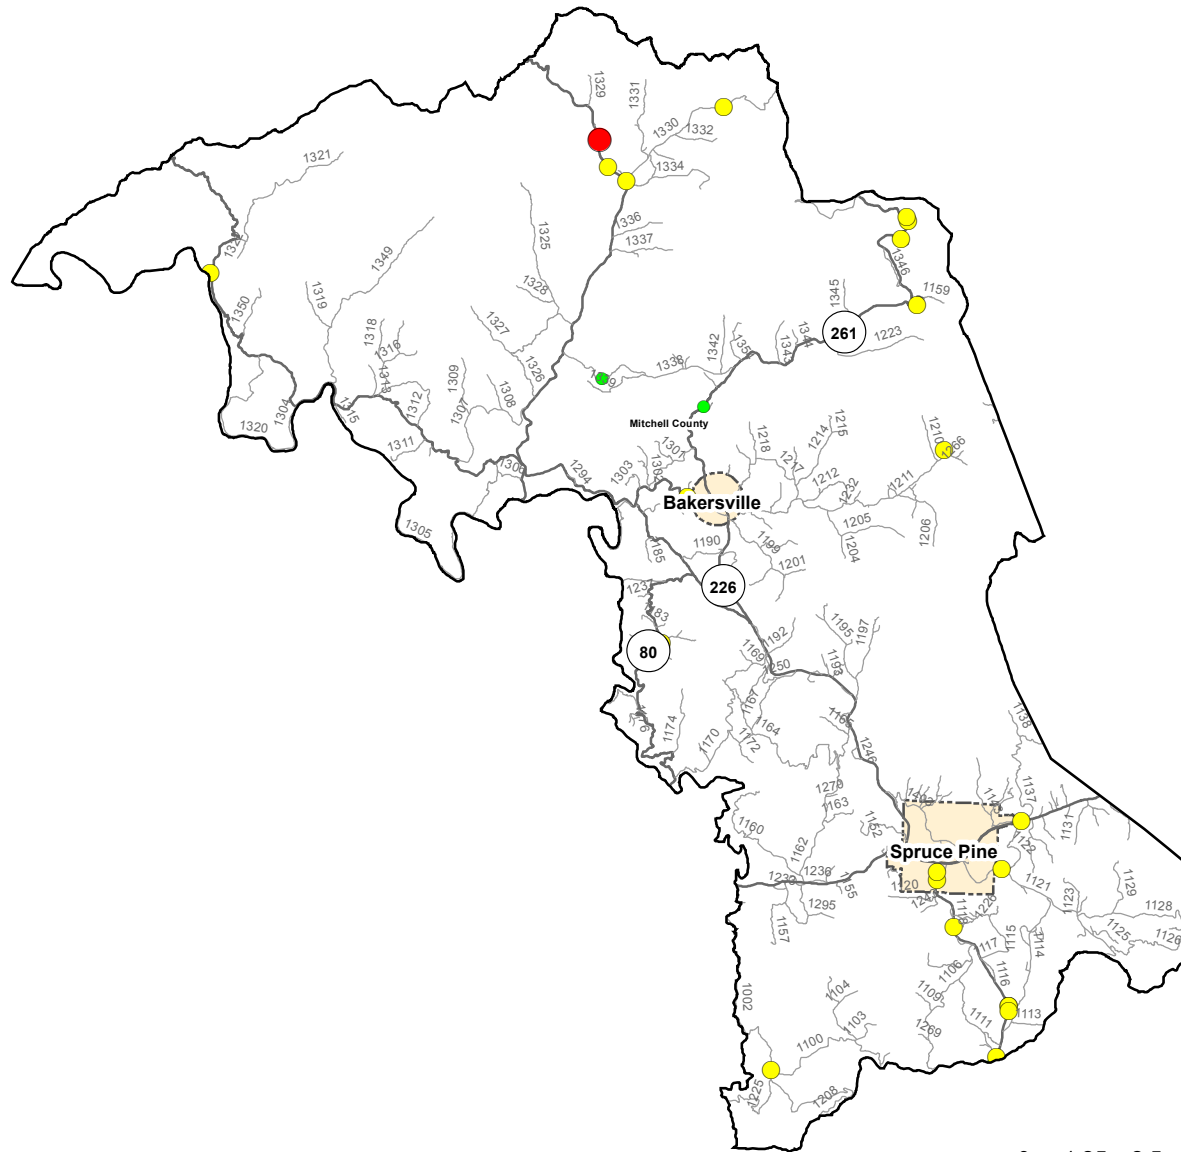

Motorcycle Crash Locations in Mitchell County

1/1/2011 to 12/31/2015

2011-2015 Motorcycle Crashes

Crash Severity

- Fatal Crashes
- Injury Crashes
- Property Damage Only Crashes

Note: Motorcycle data only counts reportable crashes that occurred on a roadway.

Fatal Crashes	Injury Crashes	Property Damage Only Crashes	Total Crashes	Total Crashes Plotted	% of Crashes Plotted
1	31	5	37	24	65%

Prepared By:
 North Carolina Department of Transportation
 Division of Highways
 Transportation Mobility and Safety Division