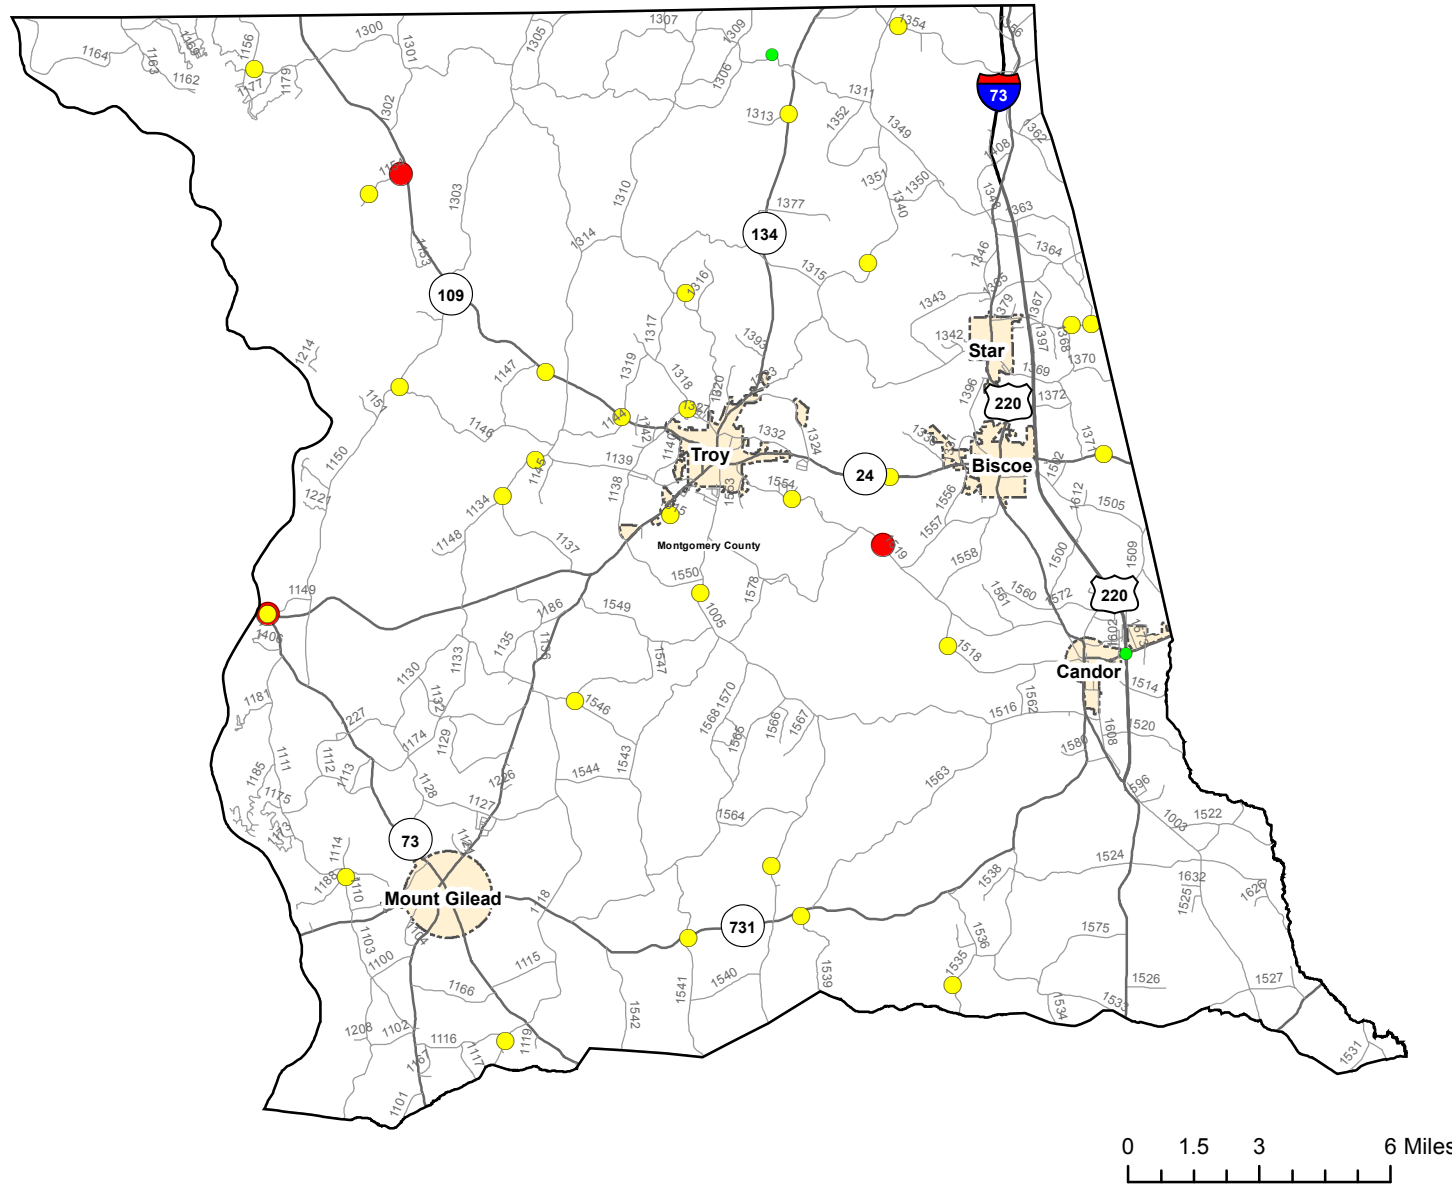

Motorcycle Crash Locations in Montgomery County 1/1/2011 to 12/31/2015

2011-2015 Motorcycle Crashes

Crash Severity

- Fatal Crashes
- Injury Crashes
- Property Damage Only Crashes

Note: Motorcycle data only counts reportable crashes that occurred on a roadway.

Fatal Crashes	Injury Crashes	Property Damage Only Crashes	Total Crashes	Total Crashes Plotted	% of Crashes Plotted
4	38	6	48	35	73%

Prepared By:
North Carolina Department of Transportation
Division of Highways
Transportation Mobility and Safety Division