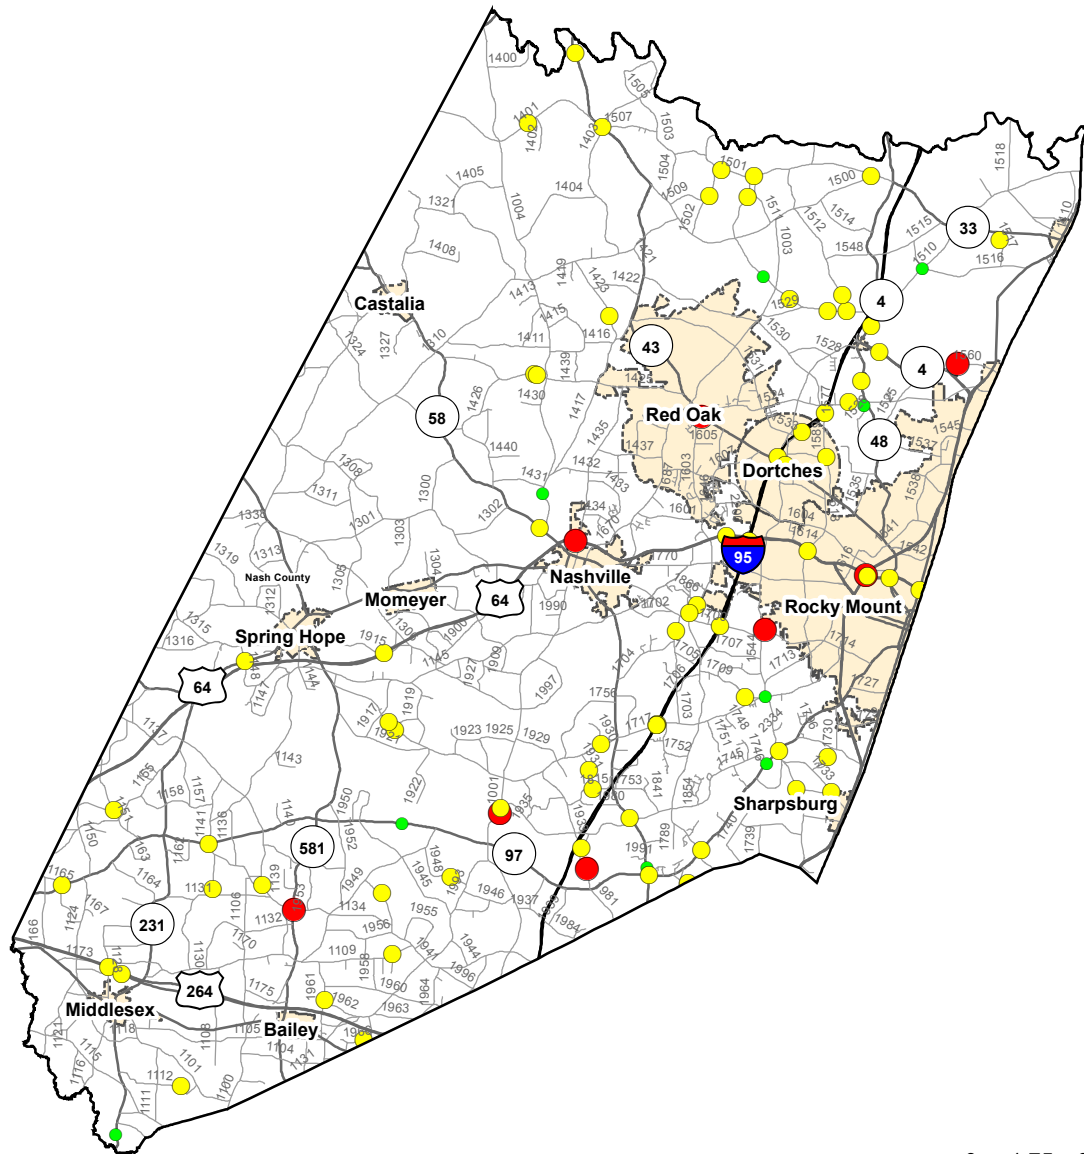

Motorcycle Crash Locations in Nash County

1/1/2011 to 12/31/2015

2011-2015 Motorcycle Crashes

Crash Severity

- Fatal Crashes
- Injury Crashes
- Property Damage Only Crashes

Note: Motorcycle data only counts reportable crashes that occurred on a roadway.

0 1.75 3.5 7 Miles

Fatal Crashes	Injury Crashes	Property Damage Only Crashes	Total Crashes	Total Crashes Plotted	% of Crashes Plotted
9	142	18	169	88	52%

Prepared By:
 North Carolina Department of Transportation
 Division of Highways
 Transportation Mobility and Safety Division